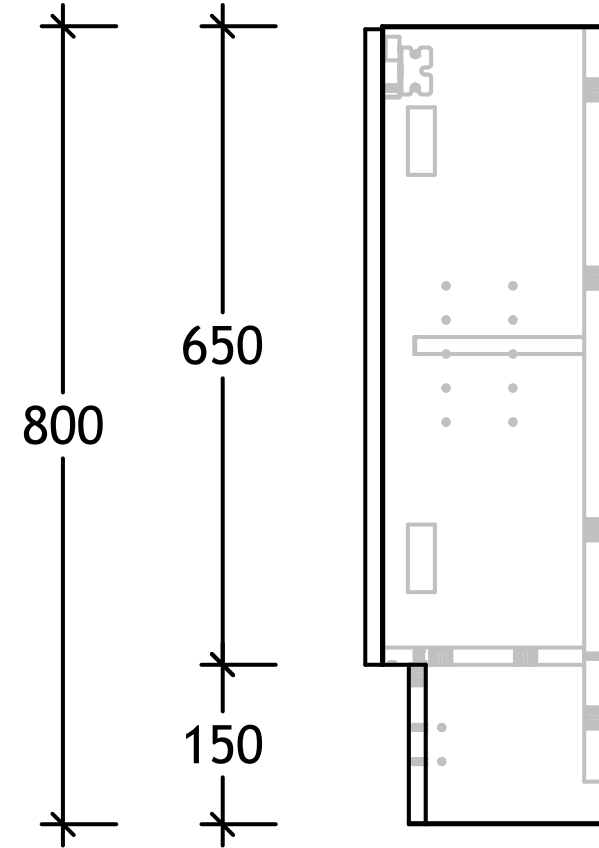

400

200

CERAMIC TOP

BASIN CAPACITY: 3L TO RIM

400

70 BOWL DEPTH

1.5
386.5

388