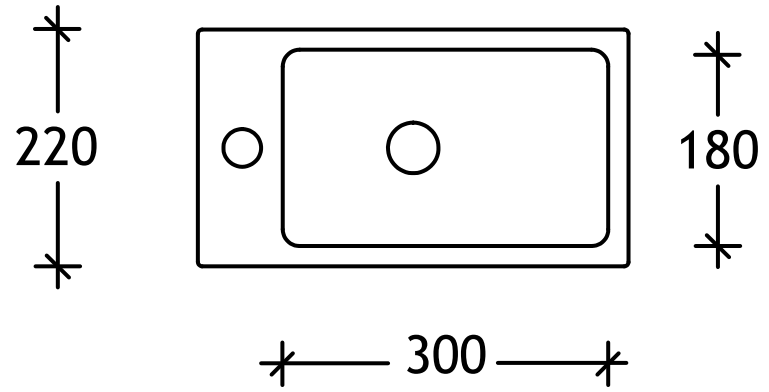

400

200

CERAMIC TOP

BASIN CAPACITY: 3L TO RIM

400

70 BOWL DEPTH

1.5
386.5

388