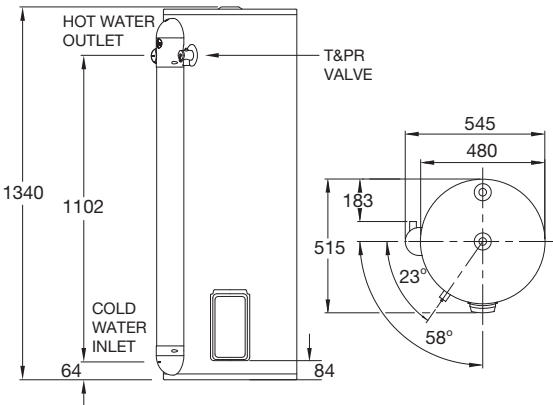

MODEL	421125
Hot Water Delivery (L)	125
kW Rating	1.8, 3.6
Relief Valve Pressure (kPa)	1400
Expansion Control Valve (kPa)	1200
Max Water Supply Pressure:	
with ECV (kPa)	960
without ECV (kPa)	1120
Water Connections	G 3/4 B
Approx. Weight (packaged) kg	52