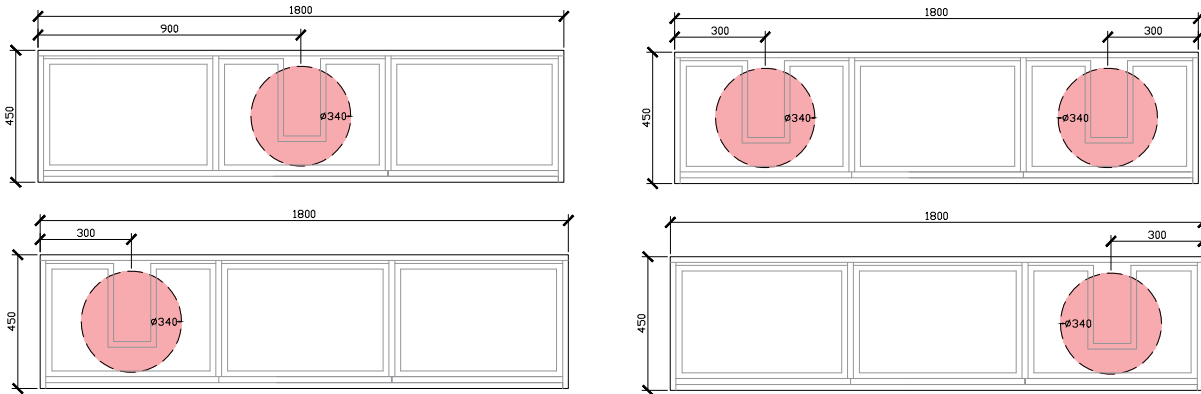

STANDARD SIZES

1200mm

1500mm

1800mm

2000mm

Dimensions are nominal measurements only.

ISSY

Blossom II Vanity Unit

Blossom II Vanity Unit

ROCA INSPIRA SOFT SQUARE SEMI-INSET & ROCA INSPIRA ROUND SEMI-INSET
340DIA CORIAN CUTOUT

500 - 600W: CENTRAL ONLY

1000W: CENTRE VOID | OFFSET LEFT & RIGHT

1200W: CENTRE VOID | OFFSET LEFT & RIGHT

1500W: CENTRAL & DOUBLE BASIN | OFFSET LEFT & RIGHT

Blossom II Vanity Unit

ROCA INSPIRA SOFT SQUARE SEMI-INSET & ROCA INSPIRA ROUND SEMI-INSET
340DIA CORIAN CUTOUT

1800W: CENTRAL & DOUBLE BASIN | OFFSET LEFT & RIGHT