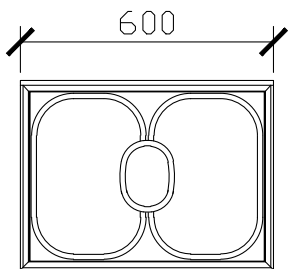

Published 14/03/2024

ISSY

Blossom II Vanity Unit

STANDARD SIZES

500mm

600mm

1000mm

**DEEP DRAWER WITH INTERNAL FIXED SHELF

STANDARD SIZES

1200mm

1500mm

1800mm

2000mm

Dimensions are nominal measurements only.

ISSY

Blossom II Vanity Unit

CUSTOM DEPTH

500mm

600mm

1000mm

**DEEP DRAWER WITH INTERNAL FIXED SHELF

SIDE VIEW for 500 & 600

**DEEP DRAWER WITH ONE INTERNAL DRAWER

SIDE VIEW for 1000, 1200, 1500, 1800 & 2000

*Please note: One internal drawer included, placement opposite waste cutout.

ISSY

Blossom II Vanity Unit

CUSTOM DEPTH

1200mm

1500mm

1800mm

2000mm