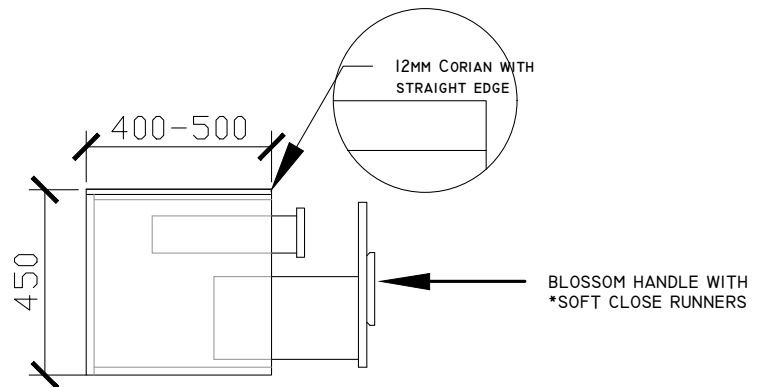

STANDARD SIZES

1200mm

1500mm

1800mm

2000mm

Dimensions are nominal measurements only.

ISSY

Blossom II Vanity Unit

CUSTOM DEPTH

500mm

600mm

1000mm

**DEEP DRAWER WITH INTERNAL FIXED SHELF

SIDE VIEW for 500 & 600

**DEEP DRAWER WITH ONE INTERNAL DRAWER

SIDE VIEW for 1000, 1200, 1500, 1800 & 2000

*Please note: One internal drawer included, placement opposite waste cutout.

ISSY

Blossom II Vanity Unit

CUSTOM DEPTH

1200mm

1500mm

1800mm

2000mm