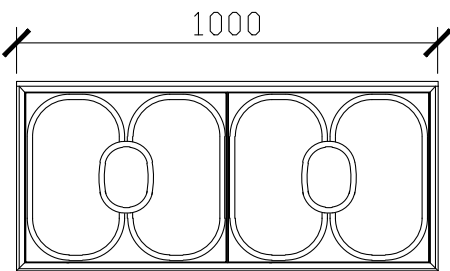

STANDARD SIZES	BL2-VU500	BL2-VU600	BL2-VU1000	BL2-VU1200	BL2-VU1500	BL2-VU1800	BL2-VU2000
Width (mm)	500	600	1000	1200	1500	1800	2000
Depth (mm)	450	450	450	450	450	450	450
Height (mm)	450	450	450	450	450	450	450
Number of Drawers	1	1	2	2	3	3	4
Basin Options	1	1	1	1	1-2	1-2	1-2

Published 14/03/2024

ISSY

Blossom II Vanity Unit

STANDARD SIZES

500mm

600mm

1000mm

**DEEP DRAWER WITH INTERNAL FIXED SHELF

SIDE VIEW for 500 & 600

**DEEP DRAWER WITH ONE INTERNAL DRAWER

SIDE VIEW for 1000, 1200, 1500, 1800 & 2000

*Please note: One internal drawer included, placement opposite waste cutout.

ISSY

Blossom II Vanity Unit

STANDARD SIZES

1200mm

1500mm

1800mm

2000mm

Dimensions are nominal measurements only.

ISSY

Blossom II Vanity Unit