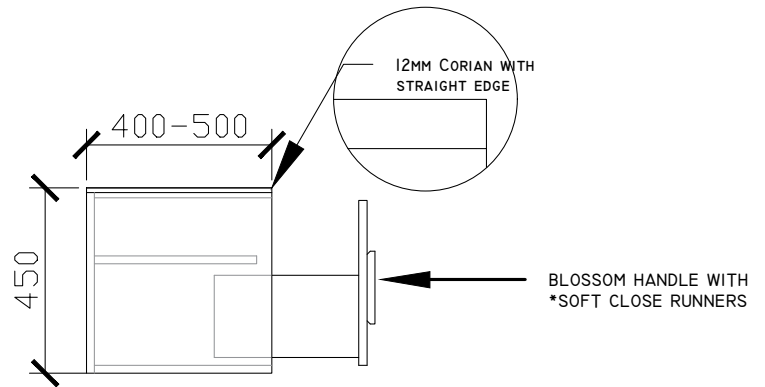

STANDARD SIZES

1200mm

1500mm

1800mm

2000mm

Dimensions are nominal measurements only.

ISSY

Blossom II Vanity Unit

CUSTOM DEPTH

500mm

600mm

1000mm

**DEEP DRAWER WITH INTERNAL FIXED SHELF

SIDE VIEW for 500 & 600

**DEEP DRAWER WITH ONE INTERNAL DRAWER

SIDE VIEW for 1000, 1200, 1500, 1800 & 2000

*Please note: One internal drawer included, placement opposite waste cutout.

ISSY

Blossom II Vanity Unit

CUSTOM DEPTH

1200mm

1500mm

1800mm

2000mm