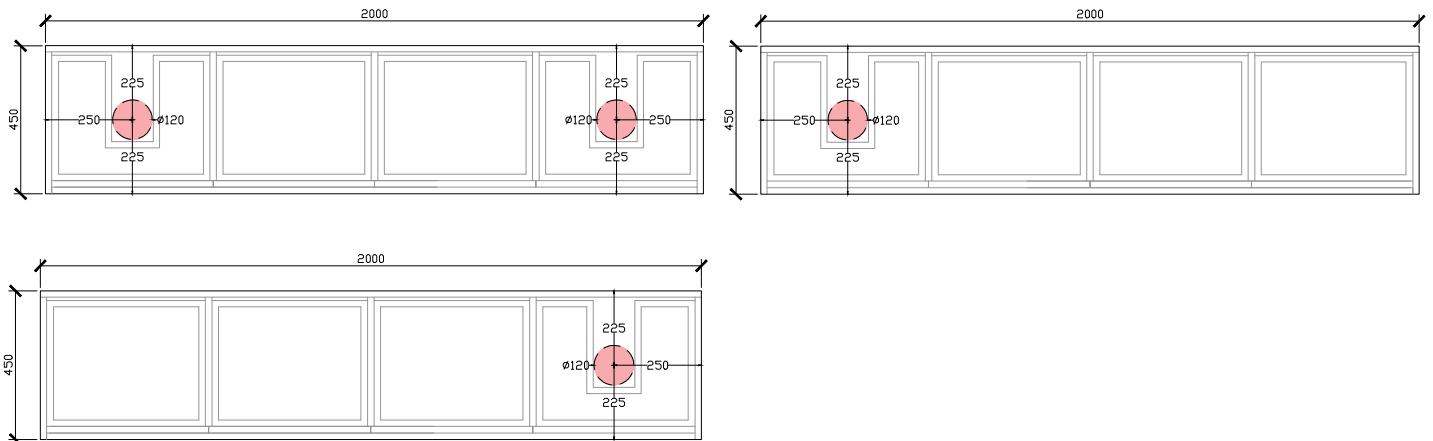

STANDARD SIZES

1200mm

1500mm

1800mm

2000mm

Dimensions are nominal measurements only.

ISSY

Blossom II Vanity Unit

Blossom II Vanity Unit

ROCA INSPIRA SOFT SQUARE SEMI-INSET & ROCA INSPIRA ROUND SEMI-INSET
340DIA CORIAN CUTOUT

500 - 600W: CENTRAL ONLY

1000W: CENTRE VOID | OFFSET LEFT & RIGHT

1200W: CENTRE VOID | OFFSET LEFT & RIGHT