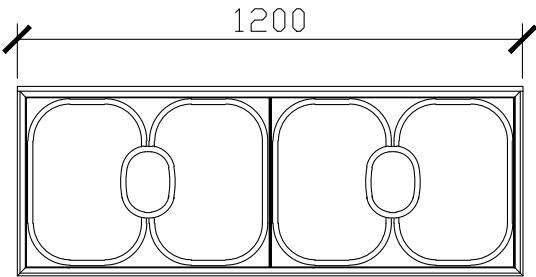

Published 14/03/2024

ISSY

Blossom II Vanity Unit

STANDARD SIZES

500mm

600mm

1000mm

**DEEP DRAWER WITH INTERNAL FIXED SHELF

SIDE VIEW for 500 & 600

**DEEP DRAWER WITH ONE INTERNAL DRAWER

SIDE VIEW for 1000, 1200, 1500, 1800 & 2000

*Please note: One internal drawer included, placement opposite waste cutout.

ISSY

Blossom II Vanity Unit

STANDARD SIZES

1200mm

1500mm

1800mm

2000mm

Dimensions are nominal measurements only.

ISSY

Blossom II Vanity Unit

*Please note: One internal drawer included, placement opposite waste cutout.

ISSY

Blossom II Vanity Unit

CUSTOM DEPTH

1200mm

1500mm

1800mm

2000mm