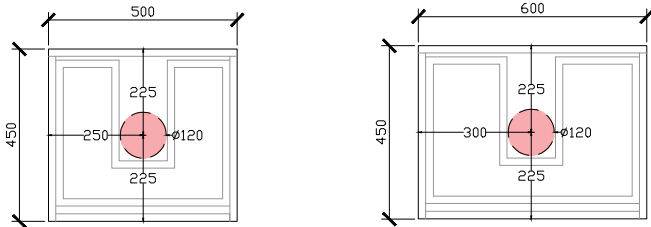

STANDARD SIZES

1200mm

1500mm

1800mm

2000mm

Dimensions are nominal measurements only.

ISSY

Blossom II Vanity Unit

*Please note: One internal drawer included, placement opposite waste cutout.

ISSY

Blossom II Vanity Unit

CUSTOM DEPTH

1200mm

1500mm

1800mm

2000mm

Dimensions are nominal measurements only.

Blossom II Vanity Unit

STANDARD - RECOMMENDED FOR COUNTER BASINS
120DIA CORIAN CUTOUT

500 - 600W: CENTRAL ONLY

1000W: CENTRE VOID | OFFSET LEFT & RIGHT

1200W: CENTRE VOID | OFFSET LEFT & RIGHT