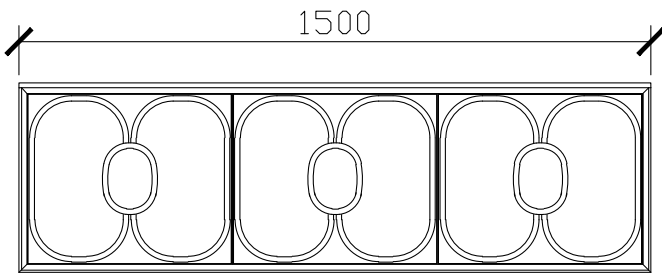

STANDARD SIZES

1200mm

1500mm

1800mm

2000mm

Dimensions are nominal measurements only.

ISSY

Blossom II Vanity Unit

CUSTOM DEPTH

500mm

600mm

1000mm

**DEEP DRAWER WITH INTERNAL FIXED SHELF

SIDE VIEW for 500 & 600

**DEEP DRAWER WITH ONE INTERNAL DRAWER

SIDE VIEW for 1000, 1200, 1500, 1800 & 2000

*Please note: One internal drawer included, placement opposite waste cutout.

ISSY

Blossom II Vanity Unit

CUSTOM DEPTH

1200mm

1500mm

1800mm

2000mm

Dimensions are nominal measurements only.

Blossom II Vanity Unit

STANDARD - RECOMMENDED FOR COUNTER BASINS
120DIA CORIAN CUTOUT

500 - 600W: CENTRAL ONLY

1000W: CENTRE VOID | OFFSET LEFT & RIGHT

1200W: CENTRE VOID | OFFSET LEFT & RIGHT