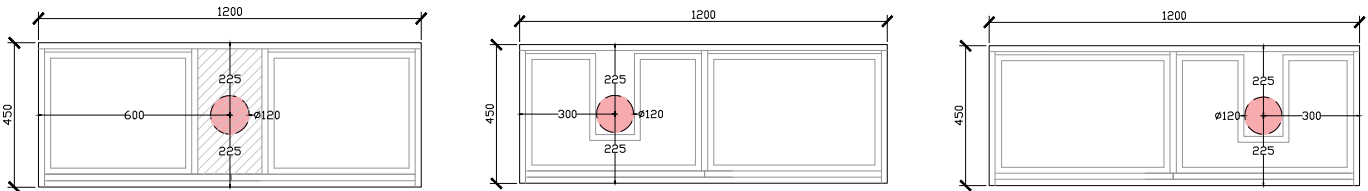

STANDARD SIZES

1200mm

1500mm

1800mm

2000mm

Dimensions are nominal measurements only.

ISSY

Blossom II Vanity Unit

*Please note: One internal drawer included, placement opposite waste cutout.

ISSY

Blossom II Vanity Unit

CUSTOM DEPTH

1200mm

1500mm

1800mm

2000mm

Dimensions are nominal measurements only.

Blossom II Vanity Unit

STANDARD - RECOMMENDED FOR COUNTER BASINS
120DIA CORIAN CUTOUT

500 - 600W: CENTRAL ONLY

1000W: CENTRE VOID | OFFSET LEFT & RIGHT

1200W: CENTRE VOID | OFFSET LEFT & RIGHT