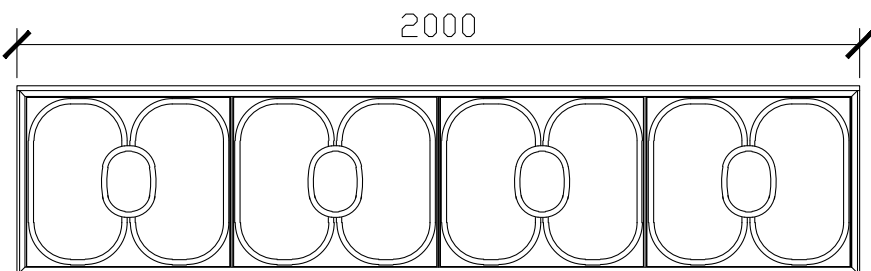

STANDARD SIZES

1200mm

1500mm

1800mm

2000mm

Dimensions are nominal measurements only.

ISSY

Blossom II Vanity Unit

CUSTOM DEPTH

500mm

600mm

1000mm

**DEEP DRAWER WITH INTERNAL FIXED SHELF

SIDE VIEW for 500 & 600

**DEEP DRAWER WITH ONE INTERNAL DRAWER

SIDE VIEW for 1000, 1200, 1500, 1800 & 2000

*Please note: One internal drawer included, placement opposite waste cutout.

ISSY

Blossom II Vanity Unit

CUSTOM DEPTH

1200mm

1500mm

1800mm

2000mm