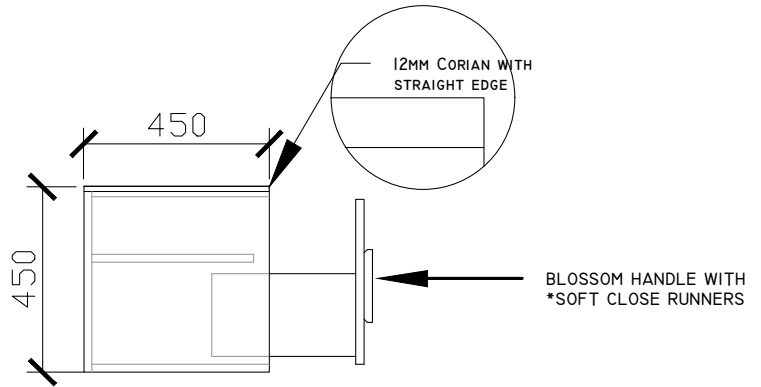

STANDARD SIZES	BL2-VU500	BL2-VU600	BL2-VU1000	BL2-VU1200	BL2-VU1500	BL2-VU1800	BL2-VU2000
Width (mm)	500	600	1000	1200	1500	1800	2000
Depth (mm)	450	450	450	450	450	450	450
Height (mm)	450	450	450	450	450	450	450
Number of Drawers	1	1	2	2	3	3	4
Basin Options	1	1	1	1	1-2	1-2	1-2

Published 14/03/2024

ISSY

Blossom II Vanity Unit

STANDARD SIZES

500mm

600mm

1000mm

**DEEP DRAWER WITH INTERNAL FIXED SHELF

SIDE VIEW for 500 & 600

**DEEP DRAWER WITH ONE INTERNAL DRAWER

SIDE VIEW for 1000, 1200, 1500, 1800 & 2000

*Please note: One internal drawer included, placement opposite waste cutout.

ISSY

Blossom II Vanity Unit

STANDARD SIZES

1200mm

1500mm

1800mm

2000mm

Dimensions are nominal measurements only.

ISSY

Blossom II Vanity Unit