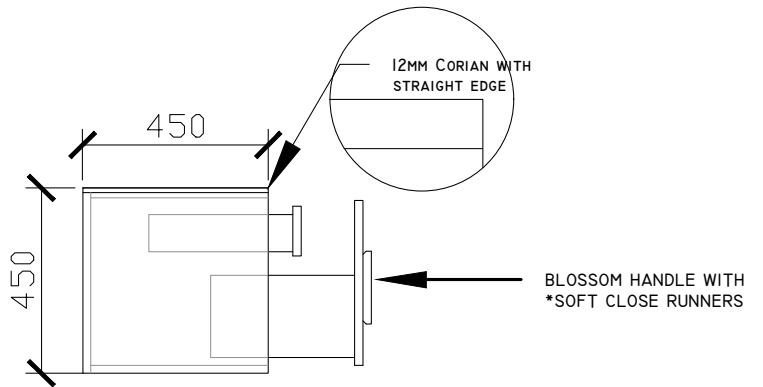

Published 14/03/2024

ISSY

Blossom II Vanity Unit

STANDARD SIZES

500mm

600mm

1000mm

**DEEP DRAWER WITH INTERNAL FIXED SHELF

SIDE VIEW for 500 & 600

**DEEP DRAWER WITH ONE INTERNAL DRAWER

SIDE VIEW for 1000, 1200, 1500, 1800 & 2000

*Please note: One internal drawer included, placement opposite waste cutout.

ISSY

Blossom II Vanity Unit

STANDARD SIZES

1200mm

1500mm

1800mm

2000mm

Dimensions are nominal measurements only.

ISSY

Blossom II Vanity Unit