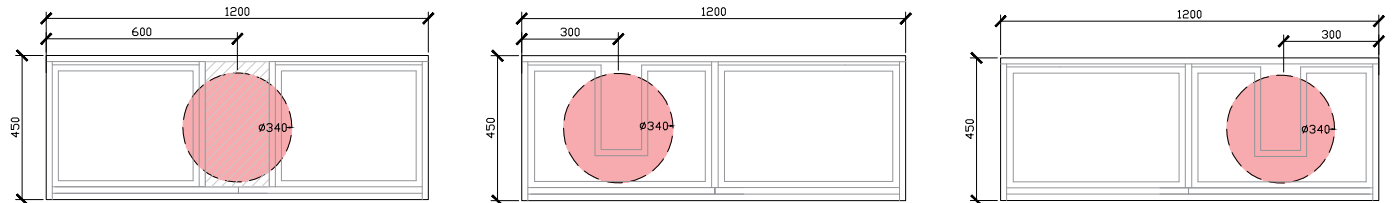

STANDARD SIZES

1200mm

1500mm

1800mm

2000mm

Dimensions are nominal measurements only.

ISSY

Blossom II Vanity Unit

Blossom II Vanity Unit

ROCA INSPIRA SOFT SQUARE SEMI-INSET & ROCA INSPIRA ROUND SEMI-INSET
340DIA CORIAN CUTOUT

500 - 600W: CENTRAL ONLY

1000W: CENTRE VOID | OFFSET LEFT & RIGHT

1200W: CENTRE VOID | OFFSET LEFT & RIGHT

1500W: CENTRAL & DOUBLE BASIN | OFFSET LEFT & RIGHT

Blossom II Vanity Unit

ROCA INSPIRA SOFT SQUARE SEMI-INSET & ROCA INSPIRA ROUND SEMI-INSET
340DIA CORIAN CUTOUT

1800W: CENTRAL & DOUBLE BASIN | OFFSET LEFT & RIGHT