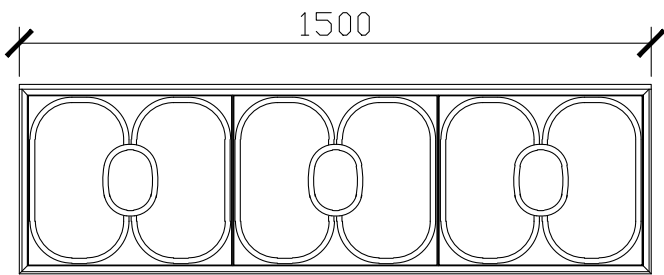

Published 14/03/2024

ISSY

Blossom II Vanity Unit

STANDARD SIZES

500mm

600mm

1000mm

**DEEP DRAWER WITH INTERNAL FIXED SHELF

SIDE VIEW for 500 & 600

**DEEP DRAWER WITH ONE INTERNAL DRAWER

SIDE VIEW for 1000, 1200, 1500, 1800 & 2000

*Please note: One internal drawer included, placement opposite waste cutout.

ISSY

Blossom II Vanity Unit

STANDARD SIZES

1200mm

1500mm

1800mm

2000mm

Dimensions are nominal measurements only.

ISSY

Blossom II Vanity Unit

CUSTOM DEPTH

500mm

600mm

1000mm

**DEEP DRAWER WITH INTERNAL FIXED SHELF

SIDE VIEW for 500 & 600

**DEEP DRAWER WITH ONE INTERNAL DRAWER

SIDE VIEW for 1000, 1200, 1500, 1800 & 2000