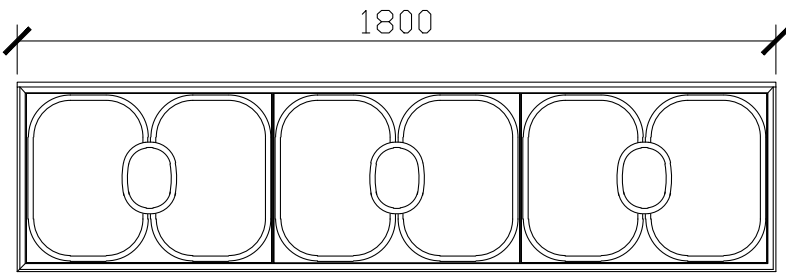

STANDARD SIZES

1200mm

1500mm

1800mm

2000mm

Dimensions are nominal measurements only.

ISSY

Blossom II Vanity Unit

CUSTOM DEPTH

500mm

600mm

1000mm

**DEEP DRAWER WITH INTERNAL FIXED SHELF

SIDE VIEW for 500 & 600

**DEEP DRAWER WITH ONE INTERNAL DRAWER

SIDE VIEW for 1000, 1200, 1500, 1800 & 2000

*Please note: One internal drawer included, placement opposite waste cutout.

ISSY

Blossom II Vanity Unit

CUSTOM DEPTH

1200mm

1500mm

1800mm

2000mm

Dimensions are nominal measurements only.

Blossom II Vanity Unit

STANDARD - RECOMMENDED FOR COUNTER BASINS
120DIA CORIAN CUTOUT

500 - 600W: CENTRAL ONLY

1000W: CENTRE VOID | OFFSET LEFT & RIGHT

1200W: CENTRE VOID | OFFSET LEFT & RIGHT