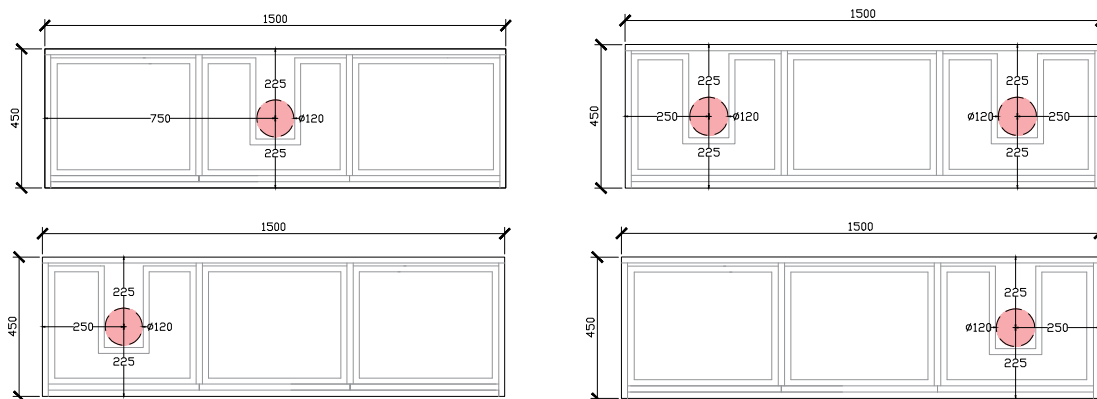

1500W: CENTRAL & DOUBLE BASIN | OFFSET LEFT & RIGHT