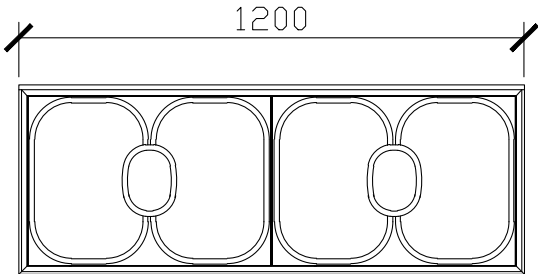

Published 14/03/2024

ISSY

Blossom II Vanity Unit

STANDARD SIZES

500mm

600mm

1000mm

**DEEP DRAWER WITH INTERNAL FIXED SHELF

STANDARD SIZES

1200mm

1500mm

1800mm

2000mm

Dimensions are nominal measurements only.

ISSY

Blossom II Vanity Unit

CUSTOM DEPTH

500mm

600mm

1000mm

**DEEP DRAWER WITH INTERNAL FIXED SHELF

SIDE VIEW for 500 & 600

**DEEP DRAWER WITH ONE INTERNAL DRAWER

SIDE VIEW for 1000, 1200, 1500, 1800 & 2000

*Please note: One internal drawer included, placement opposite waste cutout.

ISSY

Blossom II Vanity Unit

CUSTOM DEPTH

1200mm

1500mm

1800mm

2000mm