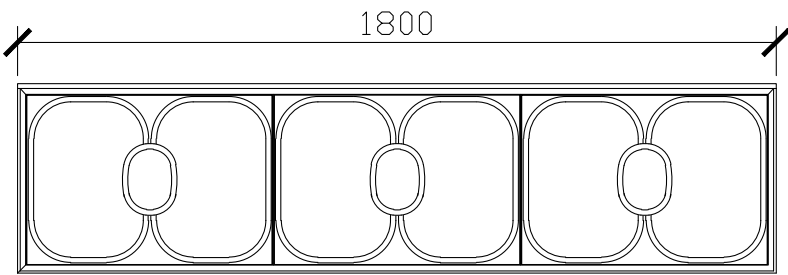

SIDE VIEW for 500 & 600

**DEEP DRAWER WITH ONE INTERNAL DRAWER

SIDE VIEW for 1000, 1200, 1500, 1800 & 2000

*Please note: One internal drawer included, placement opposite waste cutout.

ISSY

Blossom II Vanity Unit

STANDARD SIZES

1200mm

1500mm

1800mm

2000mm

Dimensions are nominal measurements only.

ISSY

Blossom II Vanity Unit

CUSTOM DEPTH

500mm

600mm

1000mm

**DEEP DRAWER WITH INTERNAL FIXED SHELF

SIDE VIEW for 500 & 600

**DEEP DRAWER WITH ONE INTERNAL DRAWER

SIDE VIEW for 1000, 1200, 1500, 1800 & 2000

*Please note: One internal drawer included, placement opposite waste cutout.

ISSY

Blossom II Vanity Unit

CUSTOM DEPTH

1200mm

1500mm

1800mm

2000mm