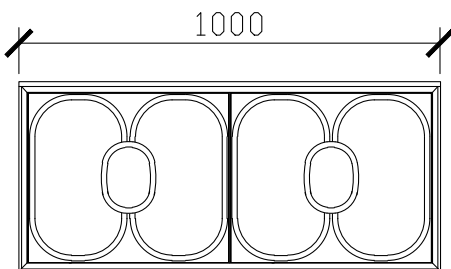

STANDARD SIZES

1200mm

1500mm

1800mm

2000mm

Dimensions are nominal measurements only.

ISSY

Blossom II Vanity Unit

CUSTOM DEPTH

500mm

600mm

1000mm

**DEEP DRAWER WITH INTERNAL FIXED SHELF

SIDE VIEW for 500 & 600

**DEEP DRAWER WITH ONE INTERNAL DRAWER

SIDE VIEW for 1000, 1200, 1500, 1800 & 2000

*Please note: One internal drawer included, placement opposite waste cutout.

ISSY

Blossom II Vanity Unit

CUSTOM DEPTH

1200mm

1500mm

1800mm

2000mm