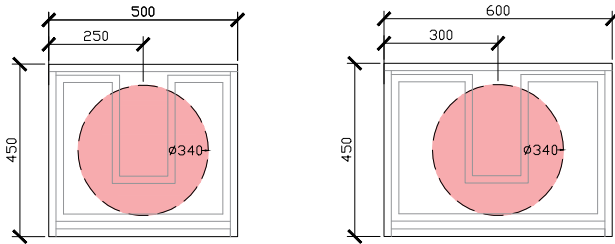

STANDARD SIZES

1200mm

1500mm

1800mm

2000mm

Dimensions are nominal measurements only.

ISSY

Blossom II Vanity Unit

Dimensions are nominal measurements only.

Blossom II Vanity Unit

STANDARD - RECOMMENDED FOR COUNTER BASINS
120DIA CORIAN CUTOUT

500 - 600W: CENTRAL ONLY

1000W: CENTRE VOID | OFFSET LEFT & RIGHT

1200W: CENTRE VOID | OFFSET LEFT & RIGHT

1500W: CENTRAL & DOUBLE BASIN | OFFSET LEFT & RIGHT

Blossom II Vanity Unit

STANDARD - RECOMMENDED FOR COUNTER BASINS
120DIA CORIAN CUTOUT

1800W: CENTRAL & DOUBLE BASIN | OFFSET LEFT & RIGHT

2000W: DOUBLE BASIN | OFFSET LEFT & RIGHT

Blossom II Vanity Unit

ROCA INSPIRA SOFT SQUARE SEMI-INSET & ROCA INSPIRA ROUND SEMI-INSET
340DIA CORIAN CUTOUT

500 - 600W: CENTRAL ONLY

1000W: CENTRE VOID | OFFSET LEFT & RIGHT

1200W: CENTRE VOID | OFFSET LEFT & RIGHT