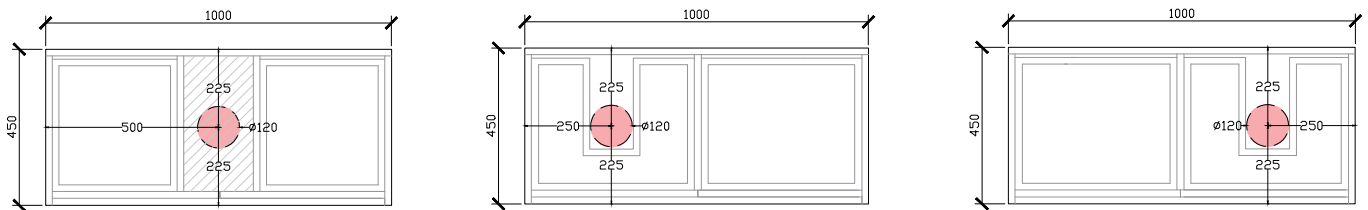

STANDARD SIZES

1200mm

1500mm

1800mm

2000mm

Dimensions are nominal measurements only.

ISSY

Blossom II Vanity Unit

*Please note: One internal drawer included, placement opposite waste cutout.

ISSY

Blossom II Vanity Unit

CUSTOM DEPTH

1200mm

1500mm

1800mm

2000mm

Dimensions are nominal measurements only.

Blossom II Vanity Unit

STANDARD - RECOMMENDED FOR COUNTER BASINS
120DIA CORIAN CUTOUT

500 - 600W: CENTRAL ONLY

1000W: CENTRE VOID | OFFSET LEFT & RIGHT

1200W: CENTRE VOID | OFFSET LEFT & RIGHT

1500W: CENTRAL & DOUBLE BASIN | OFFSET LEFT & RIGHT

Blossom II Vanity Unit

STANDARD - RECOMMENDED FOR COUNTER BASINS
120DIA CORIAN CUTOUT

1800W: CENTRAL & DOUBLE BASIN | OFFSET LEFT & RIGHT

2000W: DOUBLE BASIN | OFFSET LEFT & RIGHT