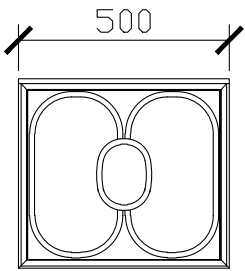

CUSTOM DEPTH	BL2-VU500-DEPTH	BL2-VU600-DEPTH	BL2-VU1000-DEPTH	BL2-VU1200-DEPTH	BL2-VU1500-DEPTH	BL2-VU1800-DEPTH	BL2-VU2000-DEPTH
Depth (mm)	400-500	400-500	400-500	400-500	400-500	400-500	400-500

Disclaimer: Products in this specification manual must by regulation be installed by licensed and registered trade people. The manufacturer/distributor reserves the right to vary specifications or delete models from their range without prior notification. Dimensions are nominal measurements only. Dimensions and set-outs listed are correct at time of publication however the manufacturer/distributor takes no responsibility for printing errors.

Published 14/03/2024

ISSY

Blossom II Vanity Unit

STANDARD SIZES

500mm

600mm

1000mm

**DEEP DRAWER WITH INTERNAL FIXED SHELF

SIDE VIEW for 500 & 600

**DEEP DRAWER WITH ONE INTERNAL DRAWER

SIDE VIEW for 1000, 1200, 1500, 1800 & 2000

*Please note: One internal drawer included, placement opposite waste cutout.

ISSY

Blossom II Vanity Unit

STANDARD SIZES

1200mm

1500mm

1800mm

2000mm

Dimensions are nominal measurements only.

ISSY

Blossom II Vanity Unit