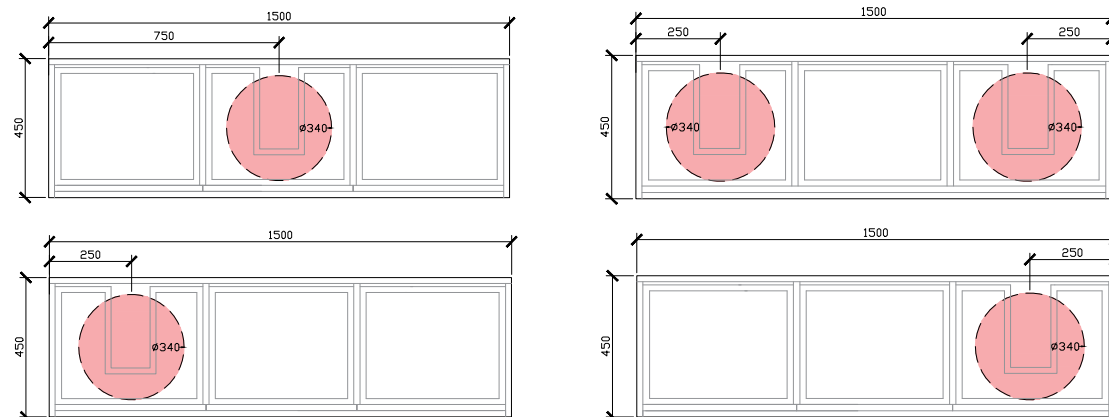

STANDARD SIZES

1200mm

1500mm

1800mm

2000mm

Dimensions are nominal measurements only.

ISSY

Blossom II Vanity Unit

Blossom II Vanity Unit

ROCA INSPIRA SOFT SQUARE SEMI-INSET & ROCA INSPIRA ROUND SEMI-INSET
340DIA CORIAN CUTOUT

500 - 600W: CENTRAL ONLY

1000W: CENTRE VOID | OFFSET LEFT & RIGHT

1200W: CENTRE VOID | OFFSET LEFT & RIGHT

1500W: CENTRAL & DOUBLE BASIN | OFFSET LEFT & RIGHT

Blossom II Vanity Unit

ROCA INSPIRA SOFT SQUARE SEMI-INSET & ROCA INSPIRA ROUND SEMI-INSET
340DIA CORIAN CUTOUT

1800W: CENTRAL & DOUBLE BASIN | OFFSET LEFT & RIGHT