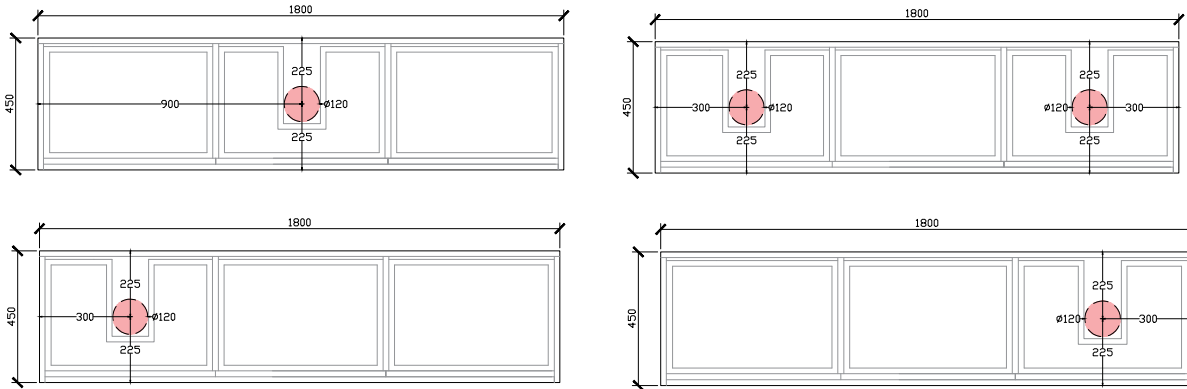

Blossom II Vanity Unit

STANDARD - RECOMMENDED FOR COUNTER BASINS
120DIA CORIAN CUTOUT

1800W: CENTRAL & DOUBLE BASIN | OFFSET LEFT & RIGHT