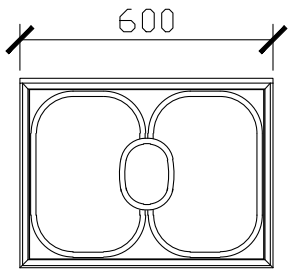

CUSTOM DEPTH	BL2-VU500-DEPTH	BL2-VU600-DEPTH	BL2-VU1000-DEPTH	BL2-VU1200-DEPTH	BL2-VU1500-DEPTH	BL2-VU1800-DEPTH	BL2-VU2000-DEPTH
Depth (mm)	400-500	400-500	400-500	400-500	400-500	400-500	400-500

Disclaimer: Products in this specification manual must by regulation be installed by licensed and registered trade people. The manufacturer/distributor reserves the right to vary specifications or delete models from their range without prior notification. Dimensions are nominal measurements only. Dimensions and set-outs listed are correct at time of publication however the manufacturer/distributor takes no responsibility for printing errors.

Published 14/03/2024

ISSY

Blossom II Vanity Unit

STANDARD SIZES

500mm

600mm

1000mm

**DEEP DRAWER WITH INTERNAL FIXED SHELF

SIDE VIEW for 500 & 600

**DEEP DRAWER WITH ONE INTERNAL DRAWER

SIDE VIEW for 1000, 1200, 1500, 1800 & 2000

*Please note: One internal drawer included, placement opposite waste cutout.

ISSY

Blossom II Vanity Unit

STANDARD SIZES

1200mm

1500mm

1800mm

2000mm

Dimensions are nominal measurements only.

ISSY

Blossom II Vanity Unit