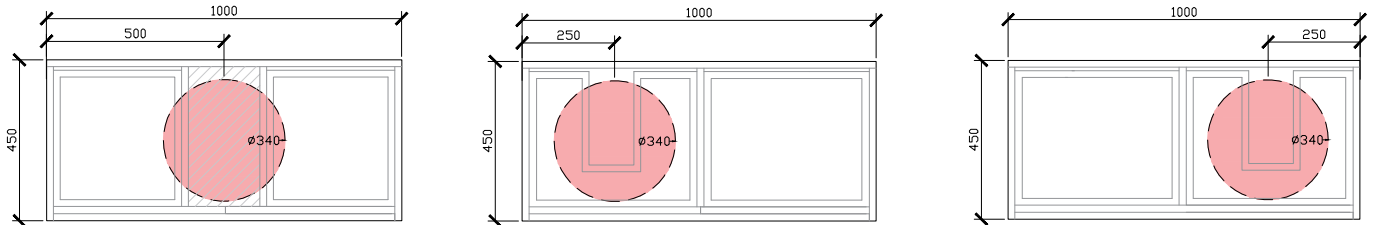

STANDARD SIZES

1200mm

1500mm

1800mm

2000mm

Dimensions are nominal measurements only.

ISSY

Blossom II Vanity Unit

Dimensions are nominal measurements only.

Blossom II Vanity Unit

STANDARD - RECOMMENDED FOR COUNTER BASINS
120DIA CORIAN CUTOUT

500 - 600W: CENTRAL ONLY

1000W: CENTRE VOID | OFFSET LEFT & RIGHT

1200W: CENTRE VOID | OFFSET LEFT & RIGHT

1500W: CENTRAL & DOUBLE BASIN | OFFSET LEFT & RIGHT

Blossom II Vanity Unit

STANDARD - RECOMMENDED FOR COUNTER BASINS
120DIA CORIAN CUTOUT

1800W: CENTRAL & DOUBLE BASIN | OFFSET LEFT & RIGHT

2000W: DOUBLE BASIN | OFFSET LEFT & RIGHT

Blossom II Vanity Unit

ROCA INSPIRA SOFT SQUARE SEMI-INSET & ROCA INSPIRA ROUND SEMI-INSET
340DIA CORIAN CUTOUT

500 - 600W: CENTRAL ONLY

1000W: CENTRE VOID | OFFSET LEFT & RIGHT

1200W: CENTRE VOID | OFFSET LEFT & RIGHT