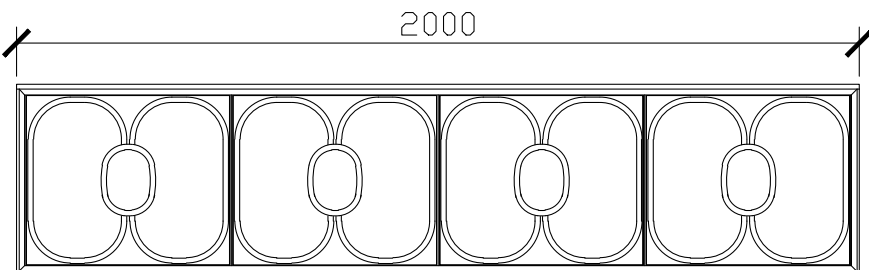

STANDARD SIZES

1200mm

1500mm

1800mm

2000mm

Dimensions are nominal measurements only.

ISSY

Blossom II Vanity Unit

CUSTOM DEPTH

500mm

600mm

1000mm

**DEEP DRAWER WITH INTERNAL FIXED SHELF

SIDE VIEW for 500 & 600

**DEEP DRAWER WITH ONE INTERNAL DRAWER

SIDE VIEW for 1000, 1200, 1500, 1800 & 2000

*Please note: One internal drawer included, placement opposite waste cutout.

ISSY

Blossom II Vanity Unit

CUSTOM DEPTH

1200mm

1500mm

1800mm

2000mm

Dimensions are nominal measurements only.

Blossom II Vanity Unit

STANDARD - RECOMMENDED FOR COUNTER BASINS
120DIA CORIAN CUTOUT

500 - 600W: CENTRAL ONLY

1000W: CENTRE VOID | OFFSET LEFT & RIGHT

1200W: CENTRE VOID | OFFSET LEFT & RIGHT