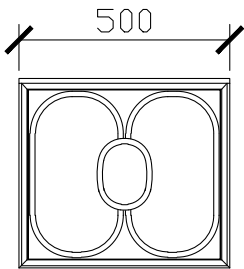

Published 14/03/2024

ISSY

Blossom II Vanity Unit

STANDARD SIZES

500mm

600mm

1000mm

**DEEP DRAWER WITH INTERNAL FIXED SHELF

STANDARD SIZES

1200mm

1500mm

1800mm

2000mm

Dimensions are nominal measurements only.

ISSY

Blossom II Vanity Unit

CUSTOM DEPTH

500mm

600mm

1000mm

**DEEP DRAWER WITH INTERNAL FIXED SHELF

SIDE VIEW for 500 & 600

**DEEP DRAWER WITH ONE INTERNAL DRAWER

SIDE VIEW for 1000, 1200, 1500, 1800 & 2000

*Please note: One internal drawer included, placement opposite waste cutout.

ISSY

Blossom II Vanity Unit

CUSTOM DEPTH

1200mm

1500mm

1800mm

2000mm