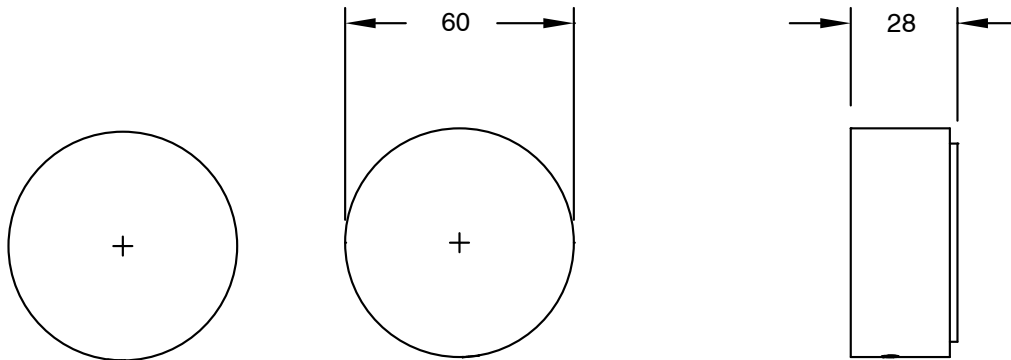

SUSSEX

Sussex Pure Basin Top Assembly Taps with Cirque Textured Handles PVD Brushed Nickel

9511504

SPECIFICATIONS	
Recommended Use	Residential;Commercial
Colour Finish	Brushed Nickel
Primary Material	DR Brass
Recommended Pressure Range	150 - 500 kPa as per AS3500
Max Continuous Working Temperature (deg C)	65
Min Continuous Working Temperature (deg C)	1
WARRANTY	
Residential Use (Years)	40
Commercial Use (Years)	10
<i>Please refer to Sussex Warranty page for full Terms and Conditions</i>	