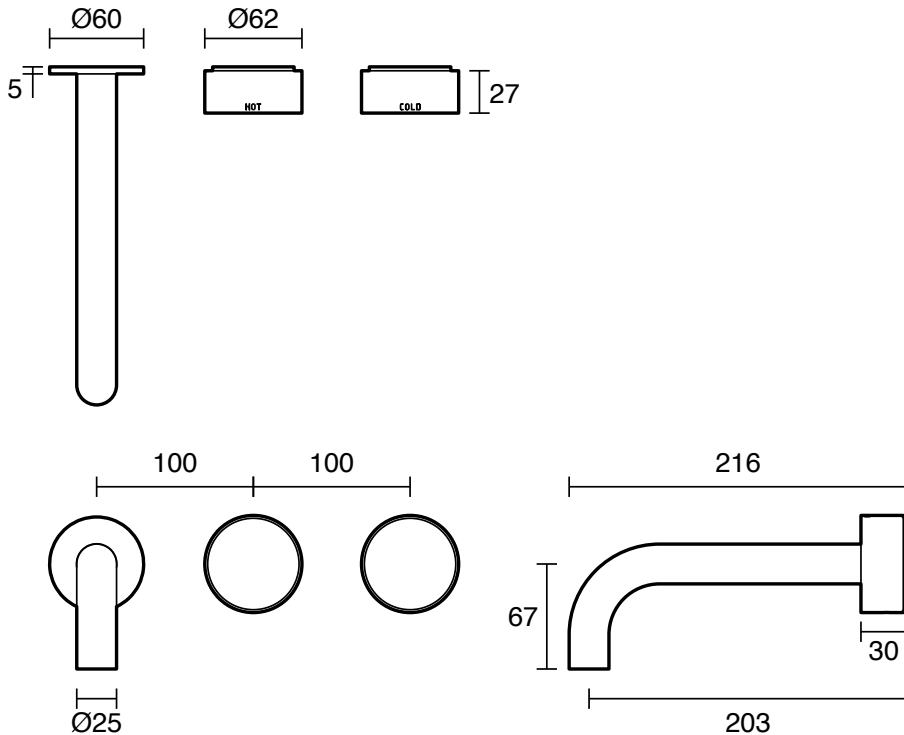

SUSSEX

Sussex Pure Elemental Wall Bath Hostess System 200mm PVD Brushed Bronze

43856

SPECIFICATIONS

Recommended Use	Residential;Commercial
Colour Finish	Brushed Bronze
Primary Material	Brass
Recommended Pressure Range	150 - 500 kPa as per AS3500
Max Continuous Working Temperature (deg C)	65
Min Continuous Working Temperature (deg C)	1

WARRANTY

Residential Use (Years)	40
Commercial Use (Years)	10

Please refer to Sussex Warranty page for full Terms and Conditions

Dimensions are nominal measurements only.

CLEANING RECOMMENDATIONS:

We recommend the use of soapy water or approved cleaners. This product should not be cleaned with abrasive materials. Damage caused by any improper treatment is not covered by the product warranty. Refer to Warranty Conditions

Disclaimer: Products in this specification manual must by regulation be installed by licensed and registered trade people. The manufacturer/distributor reserves the right to vary specifications or delete models from their range without prior notification. Dimensions are nominal measurements only. Dimensions and set-outs listed are correct at time of publication however the manufacturer/distributor takes no responsibility for printing errors.

Published 01/04/2026

To see the complete Sussex range go to www.reece.com.au