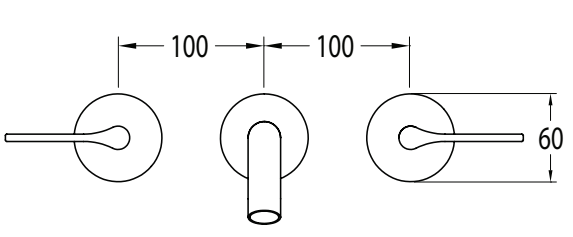

Milli Oria Wall Basin Set 215mm PVD Brushed Bronze (5 Star)

2265685

SPECIFICATIONS

Recommended Use	Domestic, Hotel & Commercial
Colour	Bronze
Finish	Brushed
Material	Brass
Recommended Pressure Range	250-500kPa
Maximum Continuous Working Temperature	65 deg C
Suitable for Storage Tank Hot Water	Yes
Suitable for Continuous Flow Hot Water	Yes
Suitable for Gravity Feed Hot Water	No

WARRANTY

Warranty - Domestic Use	15 Years
Spare Parts & Labour	12 Months

Please refer to Warranty Page for full Terms and Conditions

Dimensions are nominal measurements only.

CLEANING RECOMMENDATIONS:

We recommend the use of soapy water or approved cleaners. This product should not be cleaned with abrasive materials. Damage caused by any improper treatment is not covered by the product warranty. Refer to Warranty Conditions

Disclaimer: Products in this specification manual must by regulation be installed by licensed and registered trade people. The manufacturer/distributor reserves the right to vary specifications or delete models from their range without prior notification. Dimensions are nominal measurements only. Dimensions and set-outs listed are correct at time of publication however the manufacturer/distributor takes no responsibility for printing errors.

Published 02/07/2021

To see the complete Milli range go to www.reece.com.au