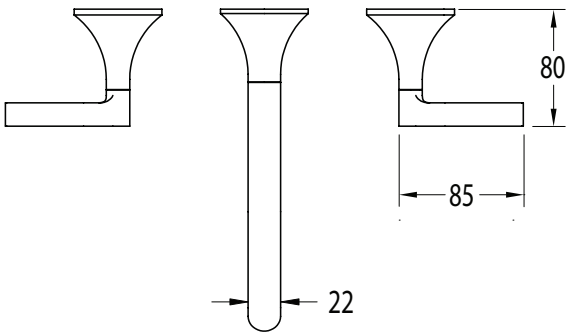

Milli Oria Wall Basin Set 215mm PVD Brushed Bronze (5 Star)

2265685

SPECIFICATIONS

Recommended Use	Domestic, Hotel & Commercial
Colour	Bronze
Finish	Brushed
Material	Brass
Recommended Pressure Range	250-500kPa
Maximum Continuous Working Temperature	65 deg C
Suitable for Storage Tank Hot Water	Yes
Suitable for Continuous Flow Hot Water	Yes
Suitable for Gravity Feed Hot Water	No

WARRANTY

Warranty - Domestic Use	15 Years
Spare Parts & Labour	12 Months

Please refer to Warranty Page for full Terms and Conditions

Dimensions are nominal measurements only.

CLEANING RECOMMENDATIONS:

We recommend the use of soapy water or approved cleaners. This product should not be cleaned with abrasive materials. Damage caused by any improper treatment is not covered by the product warranty. Refer to Warranty Conditions

Disclaimer: Products in this specification manual must by regulation be installed by licensed and registered trade people. The manufacturer/distributor reserves the right to vary specifications or delete models from their range without prior notification. Dimensions are nominal measurements only. Dimensions and set-outs listed are correct at time of publication however the manufacturer/distributor takes no responsibility for printing errors.

Published 02/07/2021

To see the complete Milli range go to www.reece.com.au