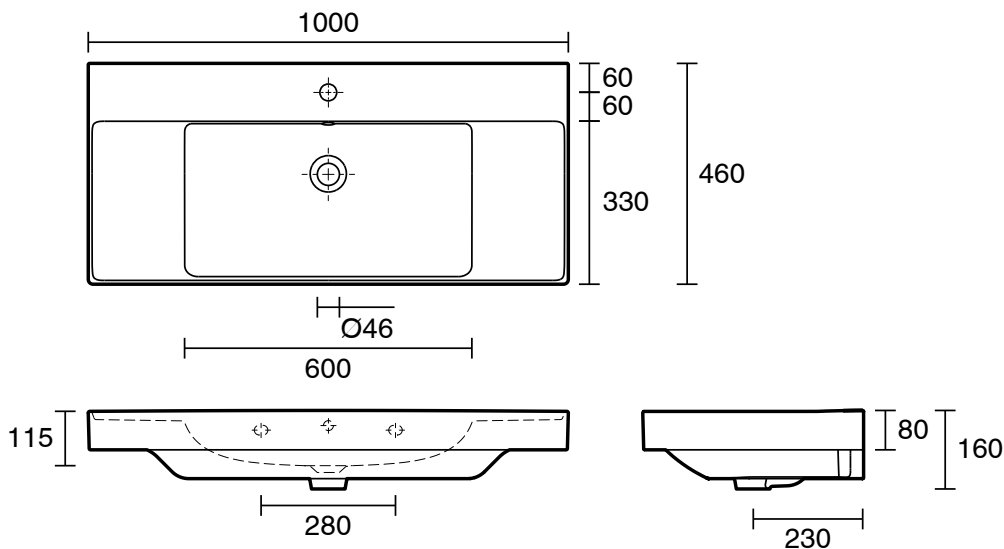

Roca Ona Wall Basin With Fixings 1000mm x 460mm 1 Taphole Overflow White

1832714

SPECIFICATIONS

Recommended Use	Domestic, Hotel & Commercial
Material	Fineceramic
Basin Colour	White
Bowl Capacity	8.7 ltr
Weight	23 kg
Taphole Configuration	1 Taphole
Overflow Configuration	Integrated Overflow
Plug & Waste	Sold Separately
Tapware	Sold Separately

WARRANTY

Warranty - Domestic Use	15 Years
Spare Parts & Labour	12 Months

Please refer to Warranty Page for full Terms and Conditions

Dimensions are nominal measurements only.

CLEANING RECOMMENDATIONS:

We recommend the use of soapy water or approved cleaners. This product should not be cleaned with abrasive materials. Damage caused by any improper treatment is not covered by the product warranty. Refer to Warranty Conditions

Disclaimer: Products in this specification manual must by regulation be installed by licensed and registered trade people. The manufacturer/distributor reserves the right to vary specifications or delete models from their range without prior notification. Dimensions are nominal measurements only. Dimensions and set-outs listed are correct at time of publication however the manufacturer/distributor takes no responsibility for printing errors.

Published 05/07/2024

To see the complete Roca range go to
www.reece.com.au