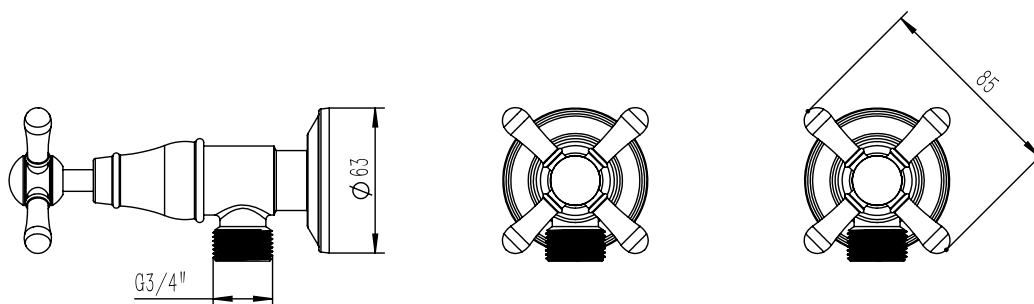

Milli Voir Washing Machine Stops Cross Handle Brushed Gunmetal

2265559

SPECIFICATIONS

Recommended Use	Domestic, hotel and commercial
Colour	Gunmetal
Material	DR Brass
Recommended Pressure Range	150 - 500 kPa
Max Continuous Working Pressure	500 kPa
Max Continuous Working Temperature	80 deg C
Suitable for Storage Tank Hot Water	Yes
Suitable for Continuous Flow Hot Water	Yes
Suitable for Gravity Feed Hot Water	No

WARRANTY

Warranty - Domestic Use	15 Years
Spare Parts & Labour	12 Months

Please refer to Warranty Page for full Terms and Conditions

Dimensions are nominal measurements only.

CLEANING RECOMMENDATIONS:

We recommend the use of soapy water or approved cleaners. This product should not be cleaned with abrasive materials. Damage caused by any improper treatment is not covered by the product warranty. Refer to Warranty Conditions

Disclaimer: Products in this specification manual must by regulation be installed by licensed and registered trade people. The manufacturer/distributor reserves the right to vary specifications or delete models from their range without prior notification. Dimensions are nominal measurements only. Dimensions and set-outs listed are correct at time of publication however the manufacturer/distributor takes no responsibility for printing errors.

Published 01/06/2020

To see the complete Milli range go to
www.reece.com.au