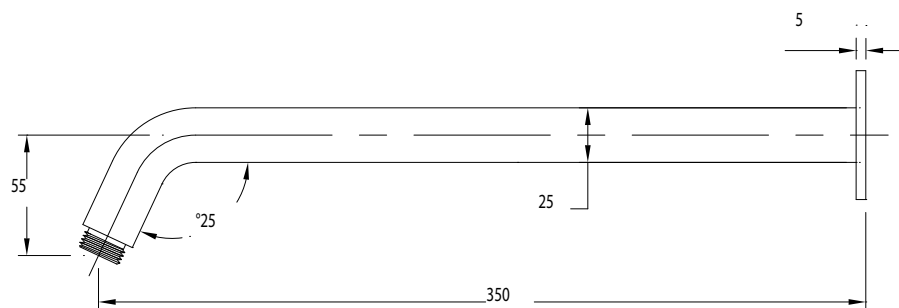

## Milli Pure Horizontal Shower Arm 350mm

Dimensions are nominal measurements only.

**Disclaimer:** Products in this specification manual must by regulation be installed by licensed and registered trade people. The manufacturer/distributor reserves the right to vary specifications or delete models from their range without prior notification. Dimensions are nominal measurements only. Dimensions and set-outs listed are correct at time of publication however the manufacturer/distributor takes no responsibility for printing errors.