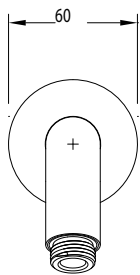

Dimensions are nominal measurements only.

Disclaimer: Products in this specification manual must by regulation be installed by licensed and registered trade people. The manufacturer/distributor reserves the right to vary specifications or delete models from their range without prior notification. Dimensions are nominal measurements only. Dimensions and set-outs listed are correct at time of publication however the manufacturer/distributor takes no responsibility for printing errors.

Published 31/01/2019