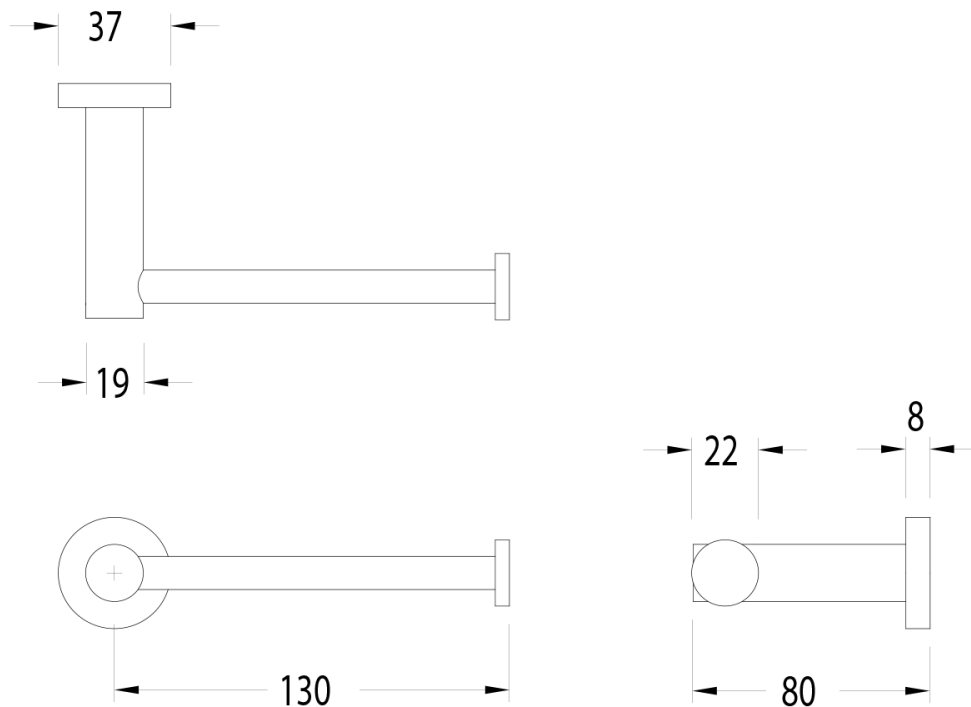

Milli Mood Edit Toilet Roll Holder Living Tumbled Brass

225982

SPECIFICATIONS

Recommended Use	Domestic, Hotel & Commercial
Colour	Living Tumbled Brass
Material	DR Brass

WARRANTY

Replacement Only - Domestic Use 15 Years

Please refer to Warranty Page for full Terms and Conditions

Dimensions are nominal measurements only.

CLEANING RECOMMENDATIONS:

We recommend the use of soapy water or approved cleaners. This product should not be cleaned with abrasive materials. Damage caused by any improper treatment is not covered by the product warranty. Refer to Warranty Conditions

Disclaimer: Products in this specification manual must by regulation be installed by licensed and registered trade people. The manufacturer/distributor reserves the right to vary specifications or delete models from their range without prior notification. Dimensions are nominal measurements only. Dimensions and set-outs listed are correct at time of publication however the manufacturer/distributor takes no responsibility for printing errors.

Published 28/03/2022

To see the complete Milli range go to www.reece.com.au