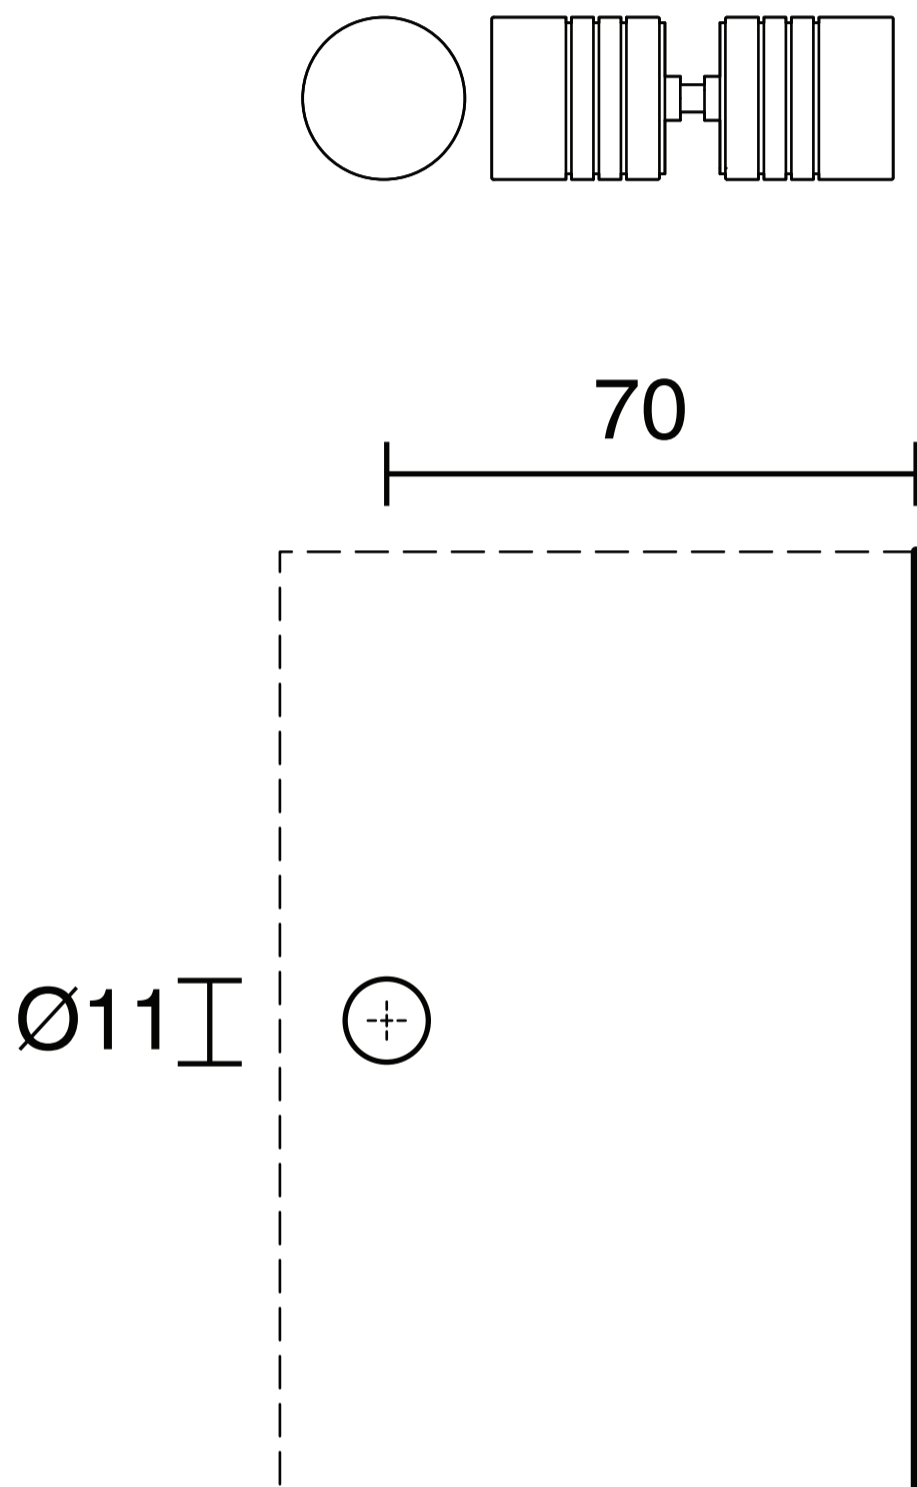

Kado Lux Shower Hardware Cutout Template

Kado Lux Frameless Shower Screen Door Knob

Please note that the cutout template is provided as a guide only. This cutout template should be checked against the actual screen to determine correct fit.

Scale 1:1 at A3

KADO