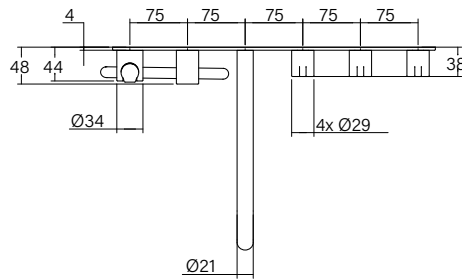

**Faucet Strommen Vara Fin Wall Bath Tap Set with Hand Shower Kit Brushed Nickel (3 Star)
Lead Free
40033**

SPECIFICATIONS

Recommended Use	Domestic; Commercial; Hotel
Colour Finish	Brushed Nickel
Primary Material	DR Brass
Recommended Pressure Range	300 - 500 kPa
Max Continuous Working Temperature (deg C)	65
Min Continuous Working Temperature (deg C)	5
Hot Water Unit Suitability	Storage Tank, Continuous Flow

WARRANTY

Warranty - Domestic Use (Years)	40
Spare Parts & Labour (Years)	10

Please refer to Warranty Page for full Terms and Conditions

Dimensions are nominal measurements only.

CLEANING RECOMMENDATIONS:

We recommend the use of soapy water or approved cleaners. This product should not be cleaned with abrasive materials. Damage caused by any improper treatment is not covered by the product warranty. Refer to Warranty Conditions

Disclaimer: Products in this specification manual must by regulation be installed by licensed and registered trade people. The manufacturer/distributor reserves the right to vary specifications or delete models from their range without prior notification. Dimensions are nominal measurements only. Dimensions and set-outs listed are correct at time of publication however the manufacturer/distributor takes no responsibility for printing errors.

Published 11/02/2026