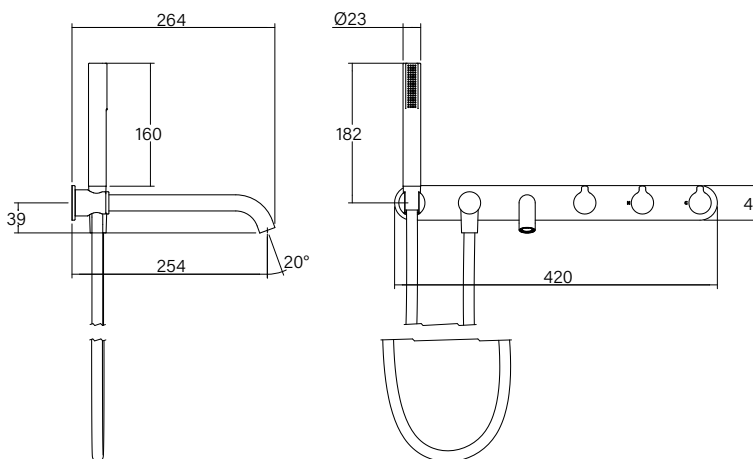

**Faucet Strommen Vara Fin Wall Bath Tap Set with Hand Shower Kit Brushed Nickel (3 Star)
Lead Free
40033**

SPECIFICATIONS

Recommended Use	Domestic; Commercial; Hotel
Colour Finish	Brushed Nickel
Primary Material	DR Brass
Recommended Pressure Range	300 - 500 kPa
Max Continuous Working Temperature (deg C)	65
Min Continuous Working Temperature (deg C)	5
Hot Water Unit Suitability	Storage Tank, Continuous Flow

WARRANTY

Warranty - Domestic Use (Years)	40
Spare Parts & Labour (Years)	10

Please refer to Warranty Page for full Terms and Conditions

Dimensions are nominal measurements only.

CLEANING RECOMMENDATIONS:

We recommend the use of soapy water or approved cleaners. This product should not be cleaned with abrasive materials. Damage caused by any improper treatment is not covered by the product warranty. Refer to Warranty Conditions

Disclaimer: Products in this specification manual must by regulation be installed by licensed and registered trade people. The manufacturer/distributor reserves the right to vary specifications or delete models from their range without prior notification. Dimensions are nominal measurements only. Dimensions and set-outs listed are correct at time of publication however the manufacturer/distributor takes no responsibility for printing errors.

Published 11/02/2026