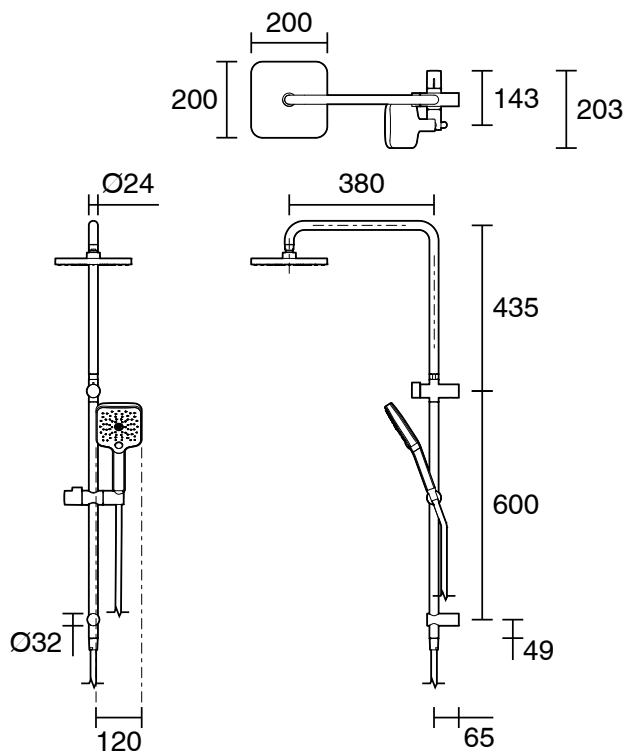

mizu

Mizu Soothe Twin Rail Shower 3 Function with Top Rail Water Inlet Brushed Brass (5 Star)

4201039

SPECIFICATIONS	
Recommended Use	Domestic;Commercial;Hotel
Colour Finish	Brushed Brass
Max Continuous Working Pressure (kPa)	500
Max Continuous Working Temperature (deg C)	65
WARRANTY	
Warranty - Domestic Use (Years)	10
Spare Parts & Labour (Years)	1
<i>Please refer to Warranty Page for full Terms and Conditions</i>	

Disclaimer: Products in this specification manual must by regulation be installed by licensed and registered trade people. The manufacturer/distributor reserves the right to vary specifications or delete models from their range without prior notification. Dimensions are nominal measurements only. Dimensions and set-outs listed are correct at time of publication however the manufacturer/distributor takes no responsibility for printing errors.