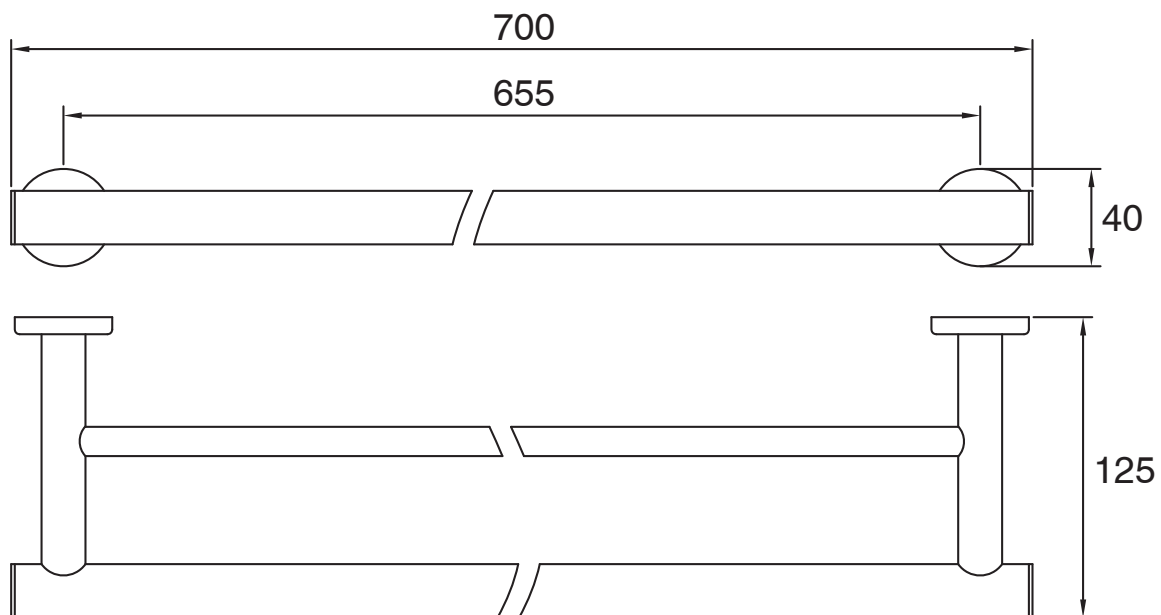

mizu

Mizu Drift Double Towel Rail 700mm Brushed Gunmetal

2217441

SPECIFICATIONS

Recommended Use	Domestic, Hotel & Commercial
Colour	Brushed Gunmetal
Material	Brass

WARRANTY

Replacement Only - Domestic Use 10 Years

Please refer to Warranty Page for full Terms and Conditions

Dimensions are nominal measurements only.

CLEANING RECOMMENDATIONS:

We recommend the use of soapy water or approved cleaners. This product should not be cleaned with abrasive materials. Damage caused by any improper treatment is not covered by the product warranty. Refer to Warranty Conditions

Disclaimer: Products in this specification manual must by regulation be installed by licensed and registered trade people. The manufacturer/distributor reserves the right to vary specifications or delete models from their range without prior notification. Dimensions are nominal measurements only. Dimensions and set-outs listed are correct at time of publication however the manufacturer/distributor takes no responsibility for printing errors.

Published 24/02/2023

To see the complete Mizu range go to
www.reece.com.au