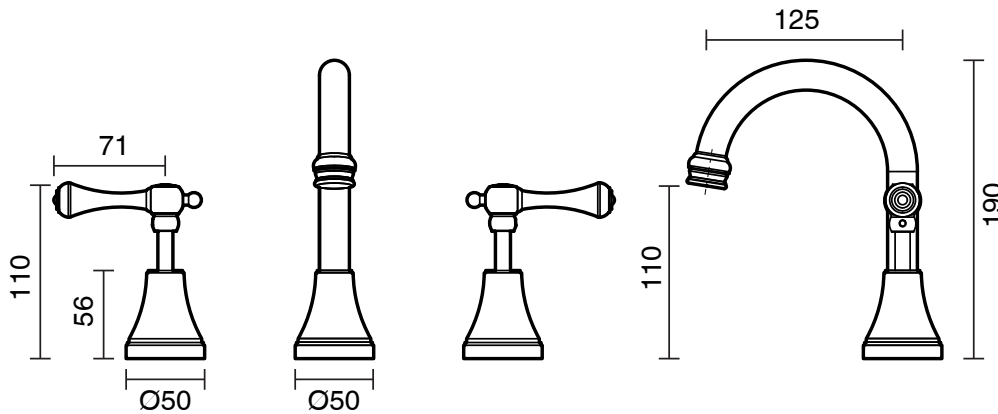

KADO

Kado Era Basin Set Fixed Lever Handle Brushed Nickel (5 Star)

9512051

SPECIFICATIONS

Recommended Use	Domestic, Hotel & Commercial
Colour	Brushed Nickel
Finish	Brushed
Material	DR Brass
Recommended Pressure Range	150 - 500 kPa
Maximum Continuous Working Temperature	80 deg C
Suitable for Storage Tank Hot Water	Yes
Suitable for Continuous Flow Hot Water	Yes
Suitable for Gravity Feed Hot Water	No

WARRANTY

Warranty - Domestic Use	10 Years
Spare Parts & Labour	12 Months

Please refer to Warranty Page for full Terms and Conditions