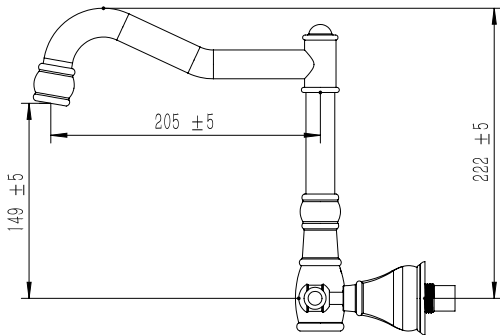

Milli Voir Wall English Kitchen Set Cross Handle Brushed Gunmetal (4 Star)

2265556

SPECIFICATIONS

Recommended Use	Domestic, hotel and commercial
Colour	Gunmetal
Material	DR Brass
Recommended Pressure Range	150 - 500 kPa
Max Continuous Working Pressure	500 kPa
Max Continuous Working Temperature	80 deg C
Suitable for Storage Tank Hot Water	Yes
Suitable for Continuous Flow Hot Water	Yes
Suitable for Gravity Feed Hot Water	No

WARRANTY

Warranty - Domestic Use	15 Years
Spare Parts & Labour	12 Months

Please refer to Warranty Page for full Terms and Conditions

Dimensions are nominal measurements only.

CLEANING RECOMMENDATIONS:

We recommend the use of soapy water or approved cleaners. This product should not be cleaned with abrasive materials. Damage caused by any improper treatment is not covered by the product warranty. Refer to Warranty Conditions

Disclaimer: Products in this specification manual must by regulation be installed by licensed and registered trade people. The manufacturer/distributor reserves the right to vary specifications or delete models from their range without prior notification. Dimensions are nominal measurements only. Dimensions and set-outs listed are correct at time of publication however the manufacturer/distributor takes no responsibility for printing errors.

Published 01/06/2020

To see the complete Milli range go to www.reece.com.au