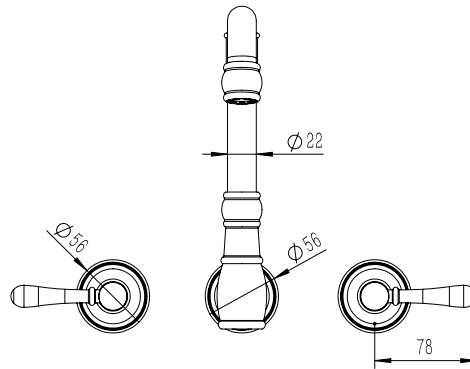

Milli Voir Wall English Kitchen Set Cross Handle Brushed Gunmetal (4 Star)

2265556

SPECIFICATIONS

Recommended Use	Domestic, hotel and commercial
Colour	Gunmetal
Material	DR Brass
Recommended Pressure Range	150 - 500 kPa
Max Continuous Working Pressure	500 kPa
Max Continuous Working Temperature	80 deg C
Suitable for Storage Tank Hot Water	Yes
Suitable for Continuous Flow Hot Water	Yes
Suitable for Gravity Feed Hot Water	No

WARRANTY

Warranty - Domestic Use	15 Years
Spare Parts & Labour	12 Months

Please refer to Warranty Page for full Terms and Conditions

Dimensions are nominal measurements only.

CLEANING RECOMMENDATIONS:

We recommend the use of soapy water or approved cleaners. This product should not be cleaned with abrasive materials. Damage caused by any improper treatment is not covered by the product warranty. Refer to Warranty Conditions

Disclaimer: Products in this specification manual must by regulation be installed by licensed and registered trade people. The manufacturer/distributor reserves the right to vary specifications or delete models from their range without prior notification. Dimensions are nominal measurements only. Dimensions and set-outs listed are correct at time of publication however the manufacturer/distributor takes no responsibility for printing errors.

Published 01/06/2020

To see the complete Milli range go to www.reece.com.au