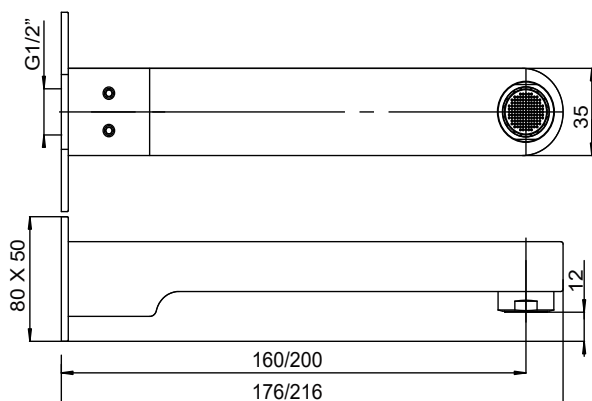

MIZU

SOOTHE OUTLET

Bath Outlet