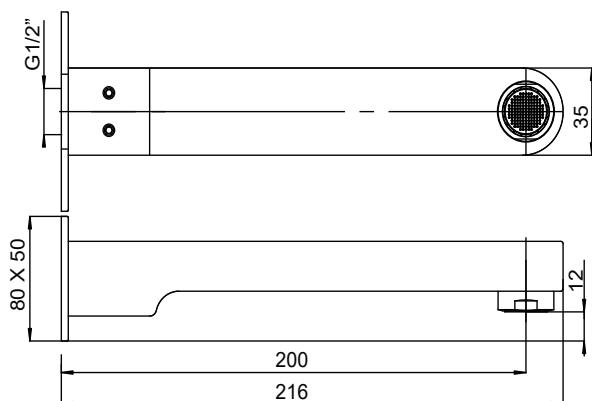

Basin Outlet