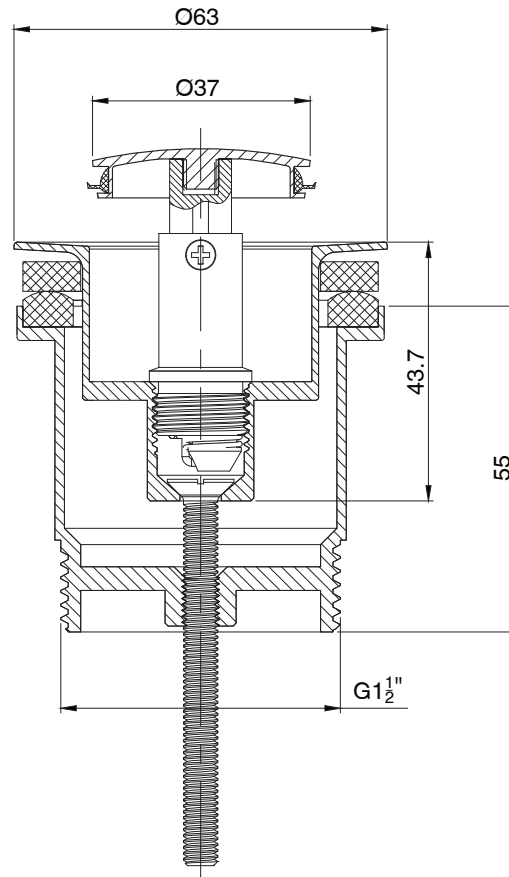

WARRANTY

Replacement Only - Domestic Use	12 Months

Please refer to Warranty Page for full Terms and Conditions