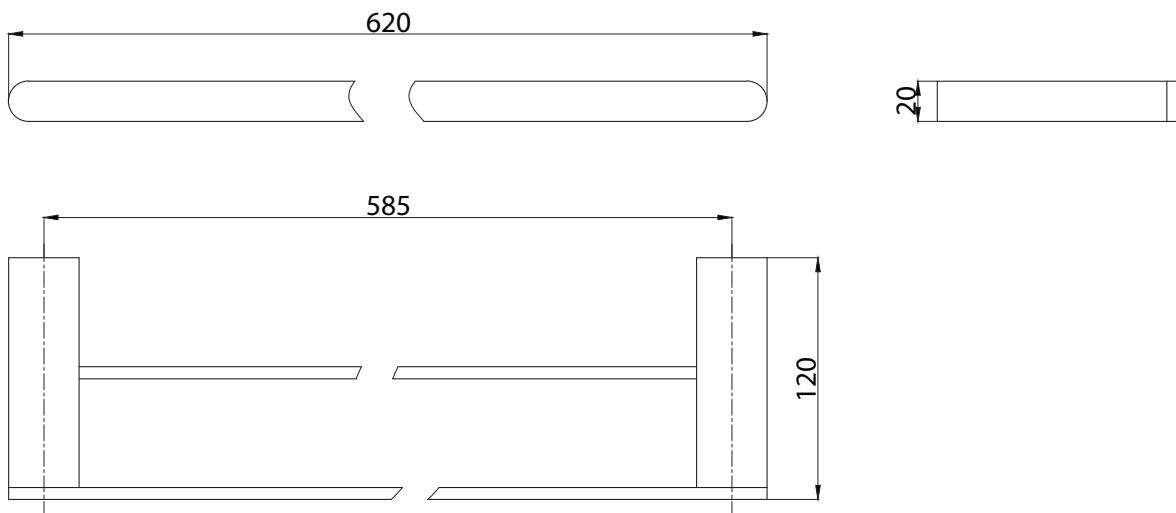

mizu

Mizu Soothe Double Towel Rail 600mm Matte Black

2268111

SPECIFICATIONS

Recommended Use	Domestic, Hotel and Commercial
Colour	Matte Black
Material	Zinc Alloy/Brass

WARRANTY

Domestic Use Replacement Only 10 Years

Please refer to Warranty Page for full Terms and Conditions

Dimensions are nominal measurements only.

CLEANING RECOMMENDATIONS:

We recommend the use of soapy water or approved cleaners. This product should not be cleaned with abrasive materials. Damage caused by any improper treatment is not covered by the product warranty. Refer to Warranty Conditions

Disclaimer: Products in this specification manual must by regulation be installed by licensed and registered trade people. The manufacturer/distributor reserves the right to vary specifications or delete models from their range without prior notification. Dimensions are nominal measurements only. Dimensions and set-outs listed are correct at time of publication however the manufacturer/distributor takes no responsibility for printing errors.

Published 30/08/2020

To see the complete Mizu range go to www.reece.com.au