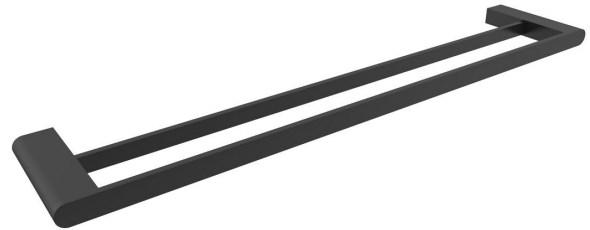

mizu

Mizu Soothe Double Towel Rail 600mm Matte Black

2268111

SPECIFICATIONS

Recommended Use	Domestic, Hotel and Commercial
Colour	Matte Black
Material	Zinc Alloy/Brass

WARRANTY

Domestic Use Replacement Only 10 Years

Please refer to Warranty Page for full Terms and Conditions

Dimensions are nominal measurements only.

CLEANING RECOMMENDATIONS:

We recommend the use of soapy water or approved cleaners. This product should not be cleaned with abrasive materials. Damage caused by any improper treatment is not covered by the product warranty. Refer to Warranty Conditions

Disclaimer: Products in this specification manual must by regulation be installed by licensed and registered trade people. The manufacturer/distributor reserves the right to vary specifications or delete models from their range without prior notification. Dimensions are nominal measurements only. Dimensions and set-outs listed are correct at time of publication however the manufacturer/distributor takes no responsibility for printing errors.

Published 30/08/2020

To see the complete Mizu range go to www.reece.com.au