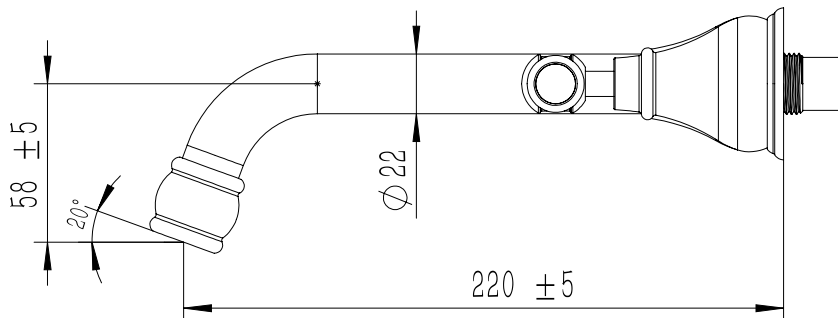

Milli Voir Wall Basin Set Lever Handle 220mm with Porcelain Handles Brushed Nickel (5 Star)

2265463

SPECIFICATIONS

Recommended Use	Domestic, hotel and commercial
Colour	Brushed Nickel
Material	DR Brass
Recommended Pressure Range	150 - 500 kPa
Max Continuous Working Pressure	500 kPa
Max Continuous Working Temperature	80 deg C
Suitable for Storage Tank Hot Water	Yes
Suitable for Continuous Flow Hot Water	Yes
Suitable for Gravity Feed Hot Water	No

WARRANTY

Warranty - Domestic Use	15 Years
Spare Parts & Labour	12 Months

Please refer to Warranty Page for full Terms and Conditions

Dimensions are nominal measurements only.

CLEANING RECOMMENDATIONS:

We recommend the use of soapy water or approved cleaners. This product should not be cleaned with abrasive materials. Damage caused by any improper treatment is not covered by the product warranty. Refer to Warranty Conditions

Disclaimer: Products in this specification manual must by regulation be installed by licensed and registered trade people. The manufacturer/distributor reserves the right to vary specifications or delete models from their range without prior notification. Dimensions are nominal measurements only. Dimensions and set-outs listed are correct at time of publication however the manufacturer/distributor takes no responsibility for printing errors.

Published 01/06/2020

To see the complete Milli range go to www.reece.com.au