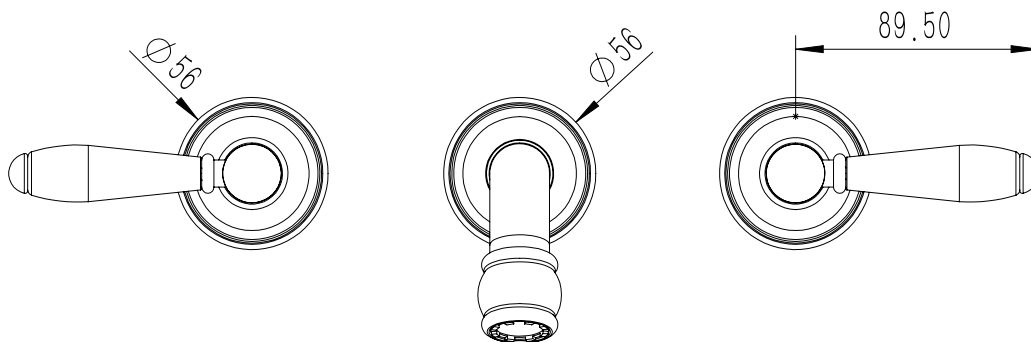

Milli Voir Wall Basin Set Lever Handle 220mm with Porcelain Handles Brushed Nickel (5 Star)

2265463

SPECIFICATIONS

Recommended Use	Domestic, hotel and commercial
Colour	Brushed Nickel
Material	DR Brass
Recommended Pressure Range	150 - 500 kPa
Max Continuous Working Pressure	500 kPa
Max Continuous Working Temperature	80 deg C
Suitable for Storage Tank Hot Water	Yes
Suitable for Continuous Flow Hot Water	Yes
Suitable for Gravity Feed Hot Water	No

WARRANTY

Warranty - Domestic Use	15 Years
Spare Parts & Labour	12 Months

Please refer to Warranty Page for full Terms and Conditions

Dimensions are nominal measurements only.

CLEANING RECOMMENDATIONS:

We recommend the use of soapy water or approved cleaners. This product should not be cleaned with abrasive materials. Damage caused by any improper treatment is not covered by the product warranty. Refer to Warranty Conditions

Disclaimer: Products in this specification manual must by regulation be installed by licensed and registered trade people. The manufacturer/distributor reserves the right to vary specifications or delete models from their range without prior notification. Dimensions are nominal measurements only. Dimensions and set-outs listed are correct at time of publication however the manufacturer/distributor takes no responsibility for printing errors.

Published 01/06/2020

To see the complete Milli range go to www.reece.com.au