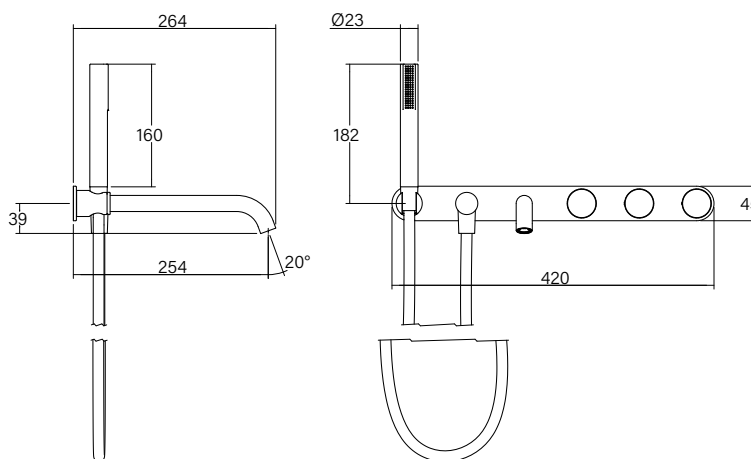

**Faucet Strommen Vara Disc Wall Bath Tap Set with Hand Shower Trimset Brushed Graphite (3 Star)
Lead Free
40398**

SPECIFICATIONS	
Recommended Use	Domestic; Commercial; Hotel
Colour Finish	Brushed Graphite
Primary Material	DR Brass
Recommended Pressure Range	300 - 500 kPa
Max Continuous Working Temperature (deg C)	65
Min Continuous Working Temperature (deg C)	5
Hot Water Unit Suitability	Storage Tank, Continuous Flow
WARRANTY	
Warranty - Domestic Use (Years)	40
Spare Parts & Labour (Years)	10
<i>Please refer to Warranty Page for full Terms and Conditions</i>	

Disclaimer: Products in this specification manual must by regulation be installed by licensed and registered trade people. The manufacturer/distributor reserves the right to vary specifications or delete models from their range without prior notification. Dimensions are nominal measurements only. Dimensions and set-outs listed are correct at time of publication however the manufacturer/distributor takes no responsibility for printing errors.