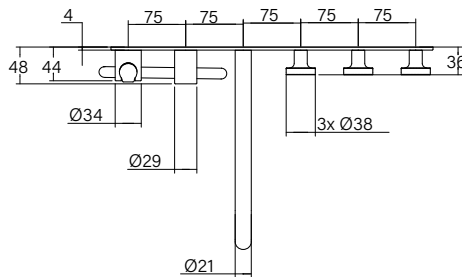

**Faucet Strommen Vara Disc Wall Bath Tap Set with Hand Shower Trimset Brushed Graphite (3 Star)
Lead Free
40398**

SPECIFICATIONS	
Recommended Use	Domestic; Commercial; Hotel
Colour Finish	Brushed Graphite
Primary Material	DR Brass
Recommended Pressure Range	300 - 500 kPa
Max Continuous Working Temperature (deg C)	65
Min Continuous Working Temperature (deg C)	5
Hot Water Unit Suitability	Storage Tank, Continuous Flow
WARRANTY	
Warranty - Domestic Use (Years)	40
Spare Parts & Labour (Years)	10
<i>Please refer to Warranty Page for full Terms and Conditions</i>	

Disclaimer: Products in this specification manual must by regulation be installed by licensed and registered trade people. The manufacturer/distributor reserves the right to vary specifications or delete models from their range without prior notification. Dimensions are nominal measurements only. Dimensions and set-outs listed are correct at time of publication however the manufacturer/distributor takes no responsibility for printing errors.