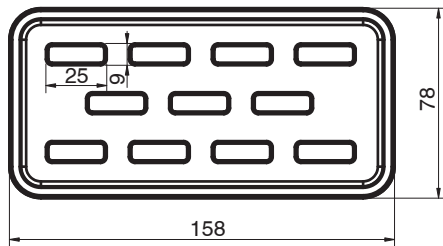

Dimensions are nominal measurements only.

CLEANING RECOMMENDATIONS:

We recommend the use of soapy water or approved cleaners. This product should not be cleaned with abrasive materials. Damage caused by any improper treatment is not covered by the product warranty. Refer to Warranty Conditions

Disclaimer: Products in this specification manual must by regulation be installed by licensed and registered trade people. The manufacturer/distributor reserves the right to vary specifications or delete models from their range without prior notification. Dimensions are nominal measurements only. Dimensions and set-outs listed are correct at time of publication however the manufacturer/distributor takes no responsibility for printing errors.

Published 07/07/2022

To see the complete Milli range go to
www.reece.com.au