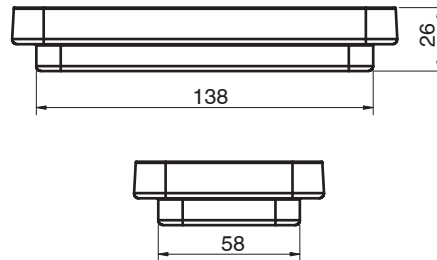

Dimensions are nominal measurements only.

CLEANING RECOMMENDATIONS:

We recommend the use of soapy water or approved cleaners. This product should not be cleaned with abrasive materials. Damage caused by any improper treatment is not covered by the product warranty. Refer to Warranty Conditions

Disclaimer: Products in this specification manual must by regulation be installed by licensed and registered trade people. The manufacturer/distributor reserves the right to vary specifications or delete models from their range without prior notification. Dimensions are nominal measurements only. Dimensions and set-outs listed are correct at time of publication however the manufacturer/distributor takes no responsibility for printing errors.

Published 07/07/2022

To see the complete Milli range go to
www.reece.com.au