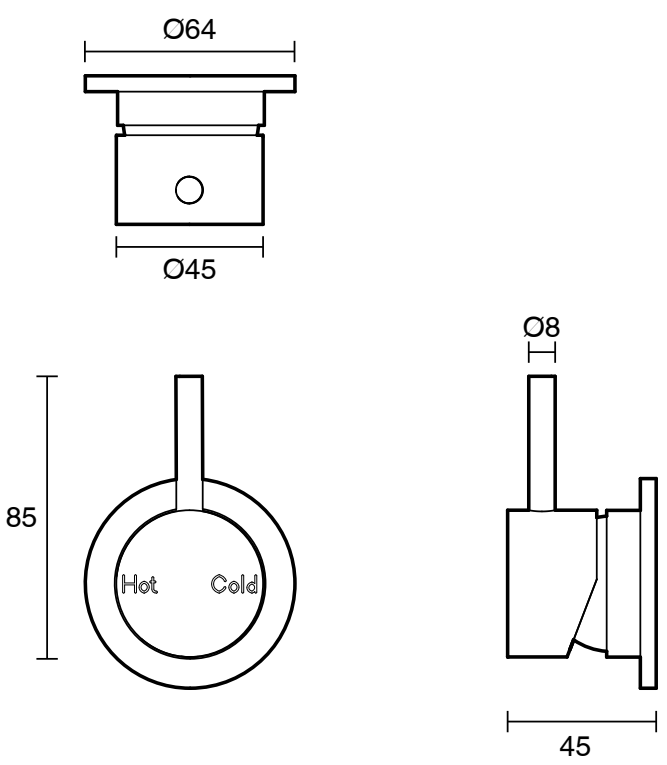

SUSSEX

Sussex Scala Shower / Bath Mixer Tap LUX PVD Brushed Smoked Gunmetal

2267011

SPECIFICATIONS

Recommended Use	Residential;Commercial
Colour Finish	Brushed Smoke Gunmetal
Primary Material	Brass
Recommended Pressure Range	150 - 500 kPa as per AS3500
Max Continuous Working Temperature (deg C)	65
Min Continuous Working Temperature (deg C)	1

WARRANTY

Residential Use (Years)	40
Commercial Use (Years)	10

Please refer to Sussex Warranty page for full Terms and Conditions

Dimensions are nominal measurements only.

CLEANING RECOMMENDATIONS:

We recommend the use of soapy water or approved cleaners. This product should not be cleaned with abrasive materials. Damage caused by any improper treatment is not covered by the product warranty. Refer to Warranty Conditions

Disclaimer: Products in this specification manual must by regulation be installed by licensed and registered trade people. The manufacturer/distributor reserves the right to vary specifications or delete models from their range without prior notification. Dimensions are nominal measurements only. Dimensions and set-outs listed are correct at time of publication however the manufacturer/distributor takes no responsibility for printing errors.

Published 01/04/2026

To see the complete Sussex range go to www.reece.com.au