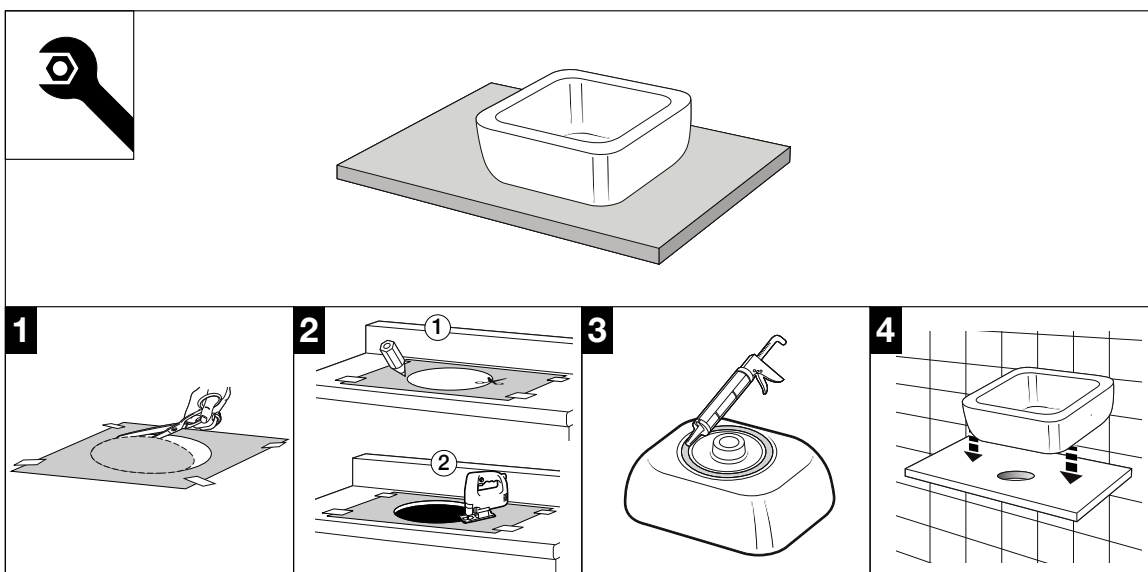

Roca Inspira Soft Rectangle Above Counter Basin 500mm x 370mm

INSTALLATION INSTRUCTIONS

Plumbers, please ensure a copy of the installation instructions is left with the end user for future reference.

Roca Inspira Soft Rectangle Above Counter Basin 500mm x 370mm

INSTALLATION INSTRUCTIONS

Recommended tap placement only.
Specific dimensions apply for Tap selected.