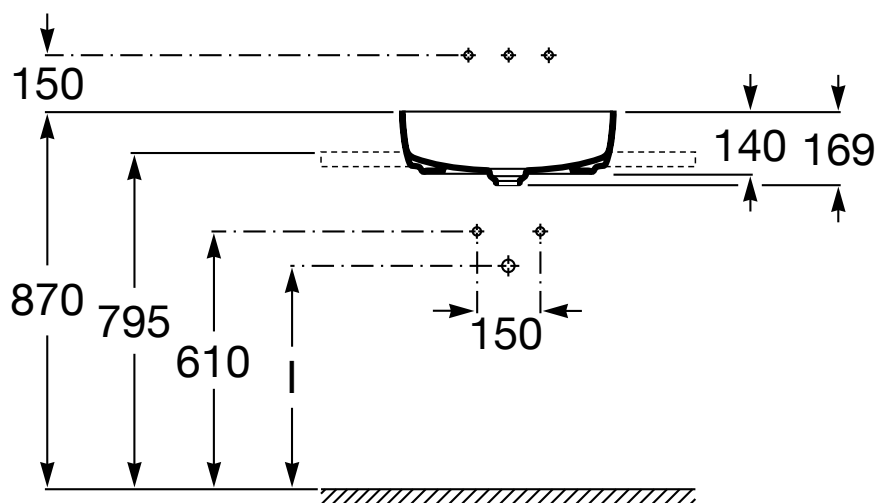

Roca Inspira Soft Rectangle Above Counter Basin 500mm x 370mm

INSTALLATION INSTRUCTIONS

Plumbers, please ensure a copy of the installation instructions is left with the end user for future reference.

Roca Inspira Soft Rectangle Above Counter Basin 500mm x 370mm

INSTALLATION INSTRUCTIONS

Recommended tap placement only.
Specific dimensions apply for Tap selected.