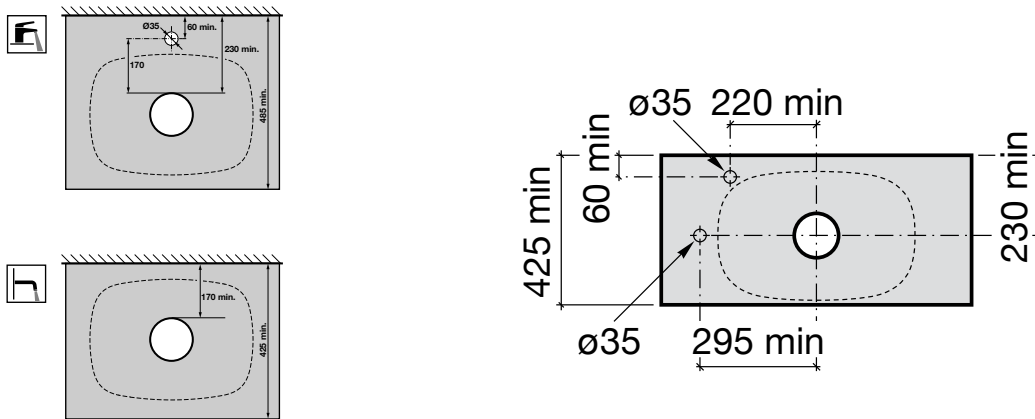

Roca Inspira Soft Rectangle Above Counter Basin 500mm x 370mm

INSTALLATION INSTRUCTIONS

Plumbers, please ensure a copy of the installation instructions is left with the end user for future reference.

Roca Inspira Soft Rectangle Above Counter Basin 500mm x 370mm

INSTALLATION INSTRUCTIONS

Recommended tap placement only.
Specific dimensions apply for Tap selected.