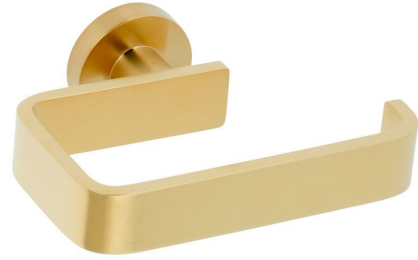

Dimensions are nominal measurements only.

CLEANING RECOMMENDATIONS:

We recommend the use of soapy water or approved cleaners. This product should not be cleaned with abrasive materials. Damage caused by any improper treatment is not covered by the product warranty. Refer to Warranty Conditions

Disclaimer: Products in this specification manual must by regulation be installed by licensed and registered trade people. The manufacturer/distributor reserves the right to vary specifications or delete models from their range without prior notification. Dimensions are nominal measurements only. Dimensions and set-outs listed are correct at time of publication however the manufacturer/distributor takes no responsibility for printing errors.

Published 25/03/2022

To see the complete Milli range go to
www.reece.com.au