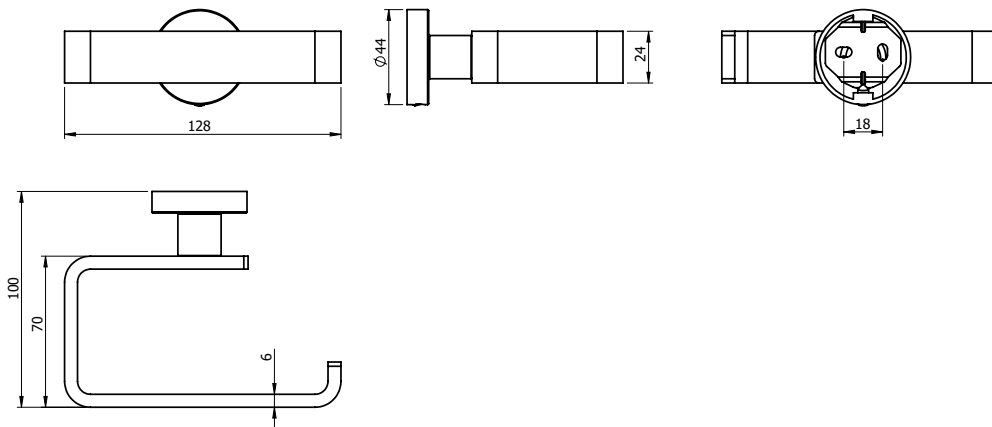

Milli Marle Edit Toilet Roll Holder Brushed Gold

9510629

SPECIFICATIONS

Recommended Use	Domestic, Hotel & Commercial
Colour	Brushed Gold
Material	Aluminium

WARRANTY

Replacement Only - Domestic Use 15 Years

Please refer to Warranty Page for full Terms and Conditions

Dimensions are nominal measurements only.

CLEANING RECOMMENDATIONS:

We recommend the use of soapy water or approved cleaners. This product should not be cleaned with abrasive materials. Damage caused by any improper treatment is not covered by the product warranty. Refer to Warranty Conditions

Disclaimer: Products in this specification manual must by regulation be installed by licensed and registered trade people. The manufacturer/distributor reserves the right to vary specifications or delete models from their range without prior notification. Dimensions are nominal measurements only. Dimensions and set-outs listed are correct at time of publication however the manufacturer/distributor takes no responsibility for printing errors.

Published 25/03/2022

To see the complete Milli range go to
www.reece.com.au