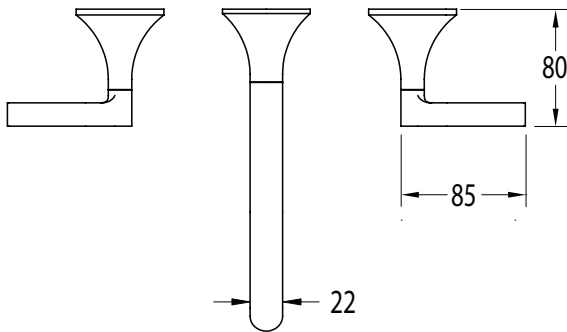

Milli Oria Wall Basin Set 215mm PVD Brushed Gold (5 Star)

2265600

SPECIFICATIONS

Recommended Use	Domestic, Hotel & Commercial
Colour	Gold
Finish	Brushed
Material	Brass
Recommended Pressure Range	250-500kPa
Maximum Continuous Working Temperature	65 deg C
Suitable for Storage Tank Hot Water	Yes
Suitable for Continuous Flow Hot Water	Yes
Suitable for Gravity Feed Hot Water	No

WARRANTY

Warranty - Domestic Use	15 Years
Spare Parts & Labour	12 Months

Please refer to Warranty Page for full Terms and Conditions

Dimensions are nominal measurements only.

CLEANING RECOMMENDATIONS:

We recommend the use of soapy water or approved cleaners. This product should not be cleaned with abrasive materials. Damage caused by any improper treatment is not covered by the product warranty. Refer to Warranty Conditions

Disclaimer: Products in this specification manual must by regulation be installed by licensed and registered trade people. The manufacturer/distributor reserves the right to vary specifications or delete models from their range without prior notification. Dimensions are nominal measurements only. Dimensions and set-outs listed are correct at time of publication however the manufacturer/distributor takes no responsibility for printing errors.

Published 02/07/2021

To see the complete Milli range go to www.reece.com.au