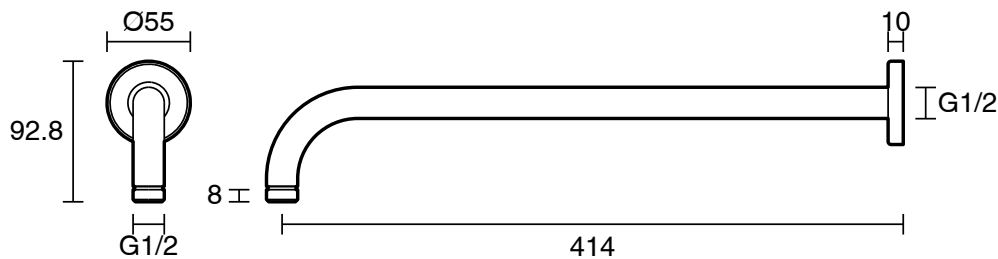

## Roca Ona Wall Straight Shower Arm 400mm Matte White

14953

SPECIFICATIONS	
Recommended Use	Domestic;Commercial;Hotel
Colour Category	White
Colour Finish	Matte White
Max Continuous Working Pressure (kPa)	500
Max Continuous Working Temperature (deg C)	60
Hot Water Unit Suitability	Storage Tank;Continuous Flow
WARRANTY	
Warranty - Domestic Use (Years)	15
Spare Parts & Labour (Years)	1
<i>Please refer to Warranty Page for full Terms and Conditions</i>	

Dimensions are nominal measurements only.