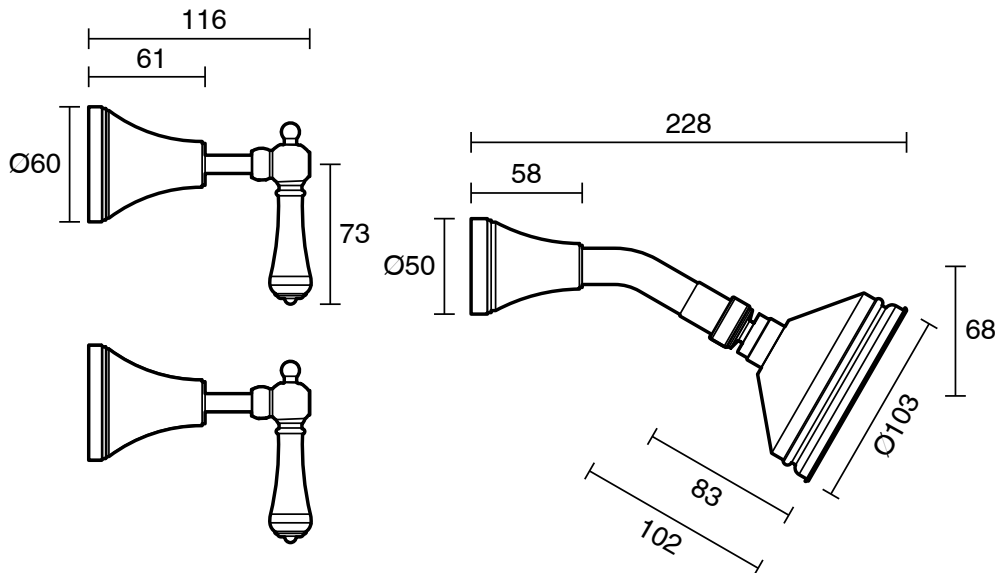

KADO

Kado Era Shower Set Lever Porcelain Handle Chrome (3 Star)

9507771

SPECIFICATIONS

Recommended Use	Domestic, Hotel & Commercial
Colour	Chrome with Porcelain Handles
Finish	Polished
Material	DR Brass
Recommended Pressure Range	150 - 500 kPa
Maximum Continuous Working Temperature	80 deg C
Suitable for Storage Tank Hot Water	Yes
Suitable for Continuous Flow Hot Water	Yes
Suitable for Gravity Feed Hot Water	No

WARRANTY

Warranty - Domestic Use	10 Years
Spare Parts & Labour	12 Months

Please refer to Warranty Page for full Terms and Conditions

Dimensions are nominal measurements only.

CLEANING RECOMMENDATIONS:

We recommend the use of soapy water or approved cleaners. This product should not be cleaned with abrasive materials. Damage caused by any improper treatment is not covered by the product warranty. Refer to Warranty Conditions

Disclaimer: Products in this specification manual must by regulation be installed by licensed and registered trade people. The manufacturer/distributor reserves the right to vary specifications or delete models from their range without prior notification. Dimensions are nominal measurements only. Dimensions and set-outs listed are correct at time of publication however the manufacturer/distributor takes no responsibility for printing errors.

Published 12/10/2023

To see the complete Kado range go to www.reece.com.au