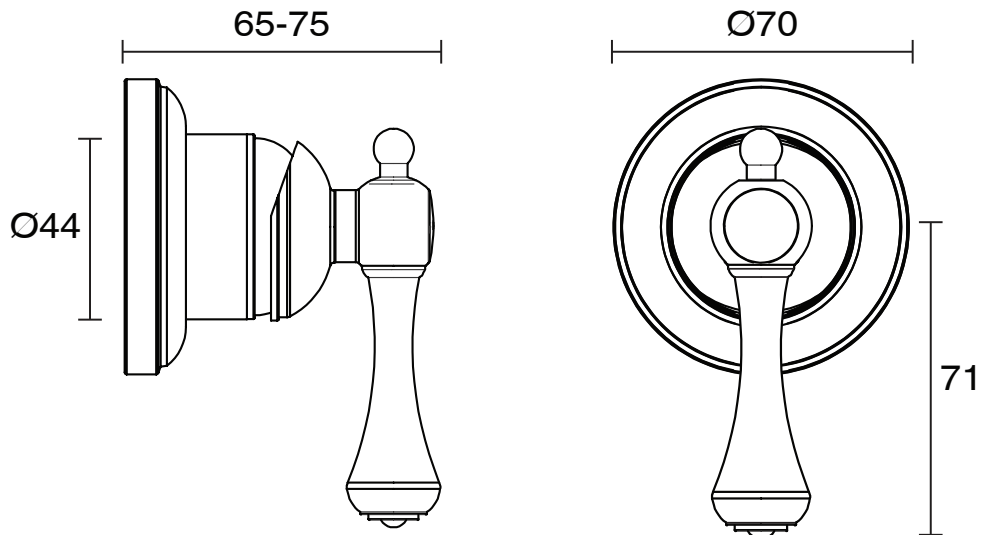

KADO

Kado Era Shower Mixer Slim Chrome

2264753

SPECIFICATIONS

Recommended Use	Domestic, Hotel & Commercial
Colour	Chrome
Finish	Polished
Material	DR Brass
Recommended Pressure Range	150 - 500 kPa
Maximum Continuous Working Temperature	80 deg C
Suitable for Storage Tank Hot Water	Yes
Suitable for Continuous Flow Hot Water	Yes
Suitable for Gravity Feed Hot Water	No

WARRANTY

Warranty - Domestic Use	10 Years
Spare Parts & Labour	12 Months

Please refer to Warranty Page for full Terms and Conditions

Dimensions are nominal measurements only.

CLEANING RECOMMENDATIONS:

We recommend the use of soapy water or approved cleaners. This product should not be cleaned with abrasive materials. Damage caused by any improper treatment is not covered by the product warranty. Refer to Warranty Conditions

Disclaimer: Products in this specification manual must by regulation be installed by licensed and registered trade people. The manufacturer/distributor reserves the right to vary specifications or delete models from their range without prior notification. Dimensions are nominal measurements only. Dimensions and set-outs listed are correct at time of publication however the manufacturer/distributor takes no responsibility for printing errors.

Published 07/09/2022

To see the complete Kado range go to www.reece.com.au

WaterMark
AS/NZS 3718
WM-022967