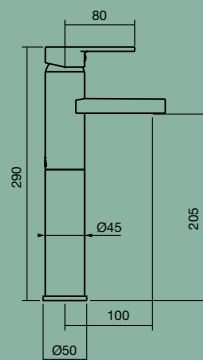

yeva basin mixer medium

yeva basin mixer tall

yeva wall mixer set vertical backplate

yeva wall mixer horizontal backplate

yeva basin/bath set

yeva angled shower with sileno showerhead

yeva angled shower

yeva wall basin/bath outlet round backplate