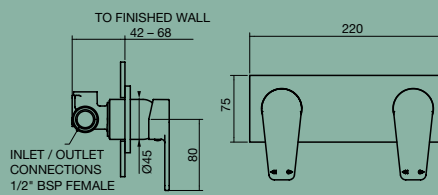

yeva basin mixer medium

yeva basin mixer tall

yeva wall mixer set vertical backplate

yeva wall mixer horizontal backplate

yeva basin/bath set

yeva angled shower with sileno showerhead

yeva angled shower

yeva wall basin/bath outlet round backplate

yeva bath/shower mixer round backplate

yeva bath/shower mixer square backplate

yeva shower/bath diverter round backplate

yeva wall top assembly

yeva twin shower mixer

yeva washing machine stops

yeva wall basin/bath outlet square backplate