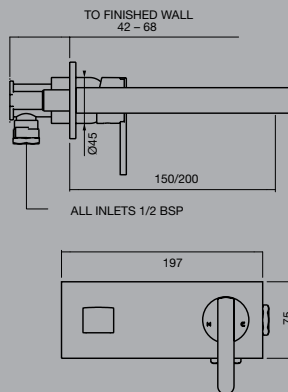

loka wall swivel outlet  
(400mm-bath outlet only)

loka wall swivel outlet 320mm

loka basin set

loka sink mixer

loka wall top assembly

loka wall mixer ext. handle

loka wall mixer outlet  
vertical backplate