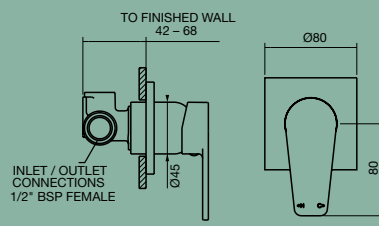

yeva angled shower

yeva bath/shower mixer square backplate