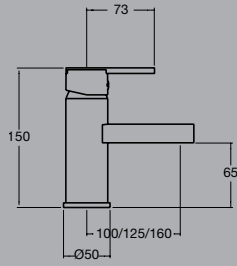

luka basin mixer