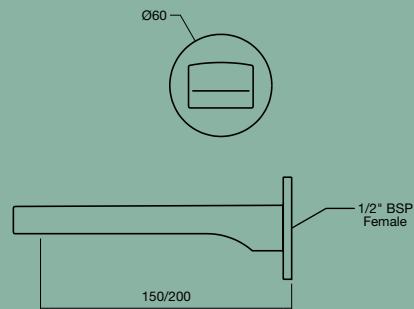

yeva basin mixer medium

yeva basin mixer tall

yeva wall mixer set vertical backplate

yeva wall mixer horizontal backplate

yeva basin/bath set

yeva angled shower with sileno showerhead

yeva angled shower

yeva wall basin/bath outlet round backplate