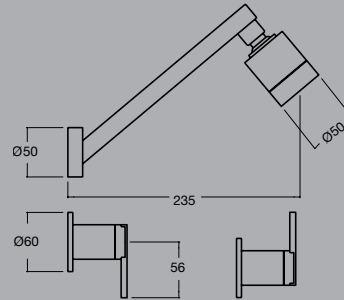

loka wall swivel outlet  
(400mm-bath outlet only)

loka wall swivel outlet 320mm

loka basin set

loka sink mixer

loka wall top assembly

loka wall mixer ext. handle

loka wall mixer outlet  
vertical backplate