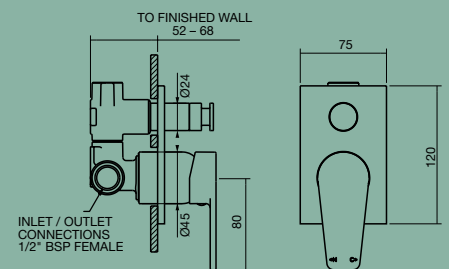

yeva shower/bath diverter rectangular backplate

QUALITY YOU CAN TRUST

All Ram taps come with high quality Pex piping. Because Pex piping does not deteriorate, it can help to protect the health of your family and will not alter the taste of your drinking water. All Ram hose connectors are covered by a comprehensive fifteen year warranty.