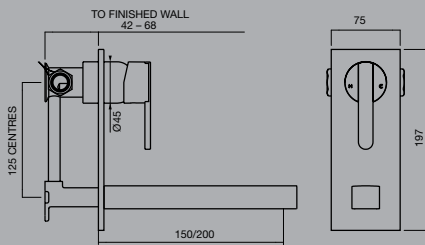

loka wall swivel outlet  
(400mm-bath outlet only)

loka wall swivel outlet 320mm

loka basin set

loka sink mixer

loka wall top assembly

loka wall mixer ext. handle

loka wall mixer outlet  
vertical backplate