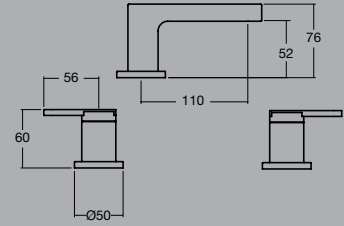

loka wall swivel outlet  
(400mm-bath outlet only)

loka wall swivel outlet 320mm

loka basin set

loka sink mixer

loka wall top assembly

loka wall mixer ext. handle

loka wall mixer outlet  
vertical backplate