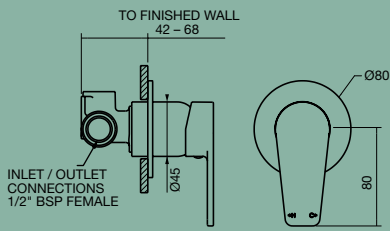

yeva basin mixer medium

yeva basin mixer tall

yeva wall mixer set vertical backplate

yeva wall mixer horizontal backplate

yeva basin/bath set

yeva angled shower with sileno showerhead

yeva angled shower

yeva wall basin/bath outlet round backplate