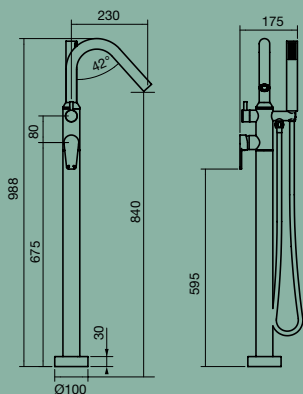

loka wall mixer outlet  
horizontal backplate

loka wall mixer round  
loka wall mixer round with diverter

loka wall mixer square backplate  
loka wall mixer square with diverter

loka twin wall mixer

loka washing machine stops

loka wall mixer square with diverter

loka twin wall mixer

loka washing machine stops

yeva floor mounted bath mixer

yeva floor mounted bath mixer with handshower

yeva sink mixer swivel outlet

yeva basin mixer

yeva basin mixer medium

yeva basin mixer tall

yeva wall mixer set vertical backplate

yeva wall mixer horizontal backplate

yeva basin/bath set

yeva angled shower with sileno showerhead

yeva angled shower

yeva wall basin/bath outlet round backplate