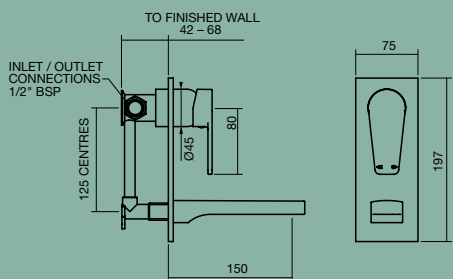

loka wall mixer square with diverter

loka twin wall mixer

loka washing machine stops

yeva floor mounted bath mixer

yeva floor mounted bath mixer with handshower

yeva sink mixer swivel outlet

yeva basin mixer

yeva basin mixer medium

yeva basin mixer tall

yeva wall mixer set vertical backplate

yeva wall mixer horizontal backplate

yeva basin/bath set

yeva angled shower with sileno showerhead

yeva angled shower

yeva wall basin/bath outlet round backplate