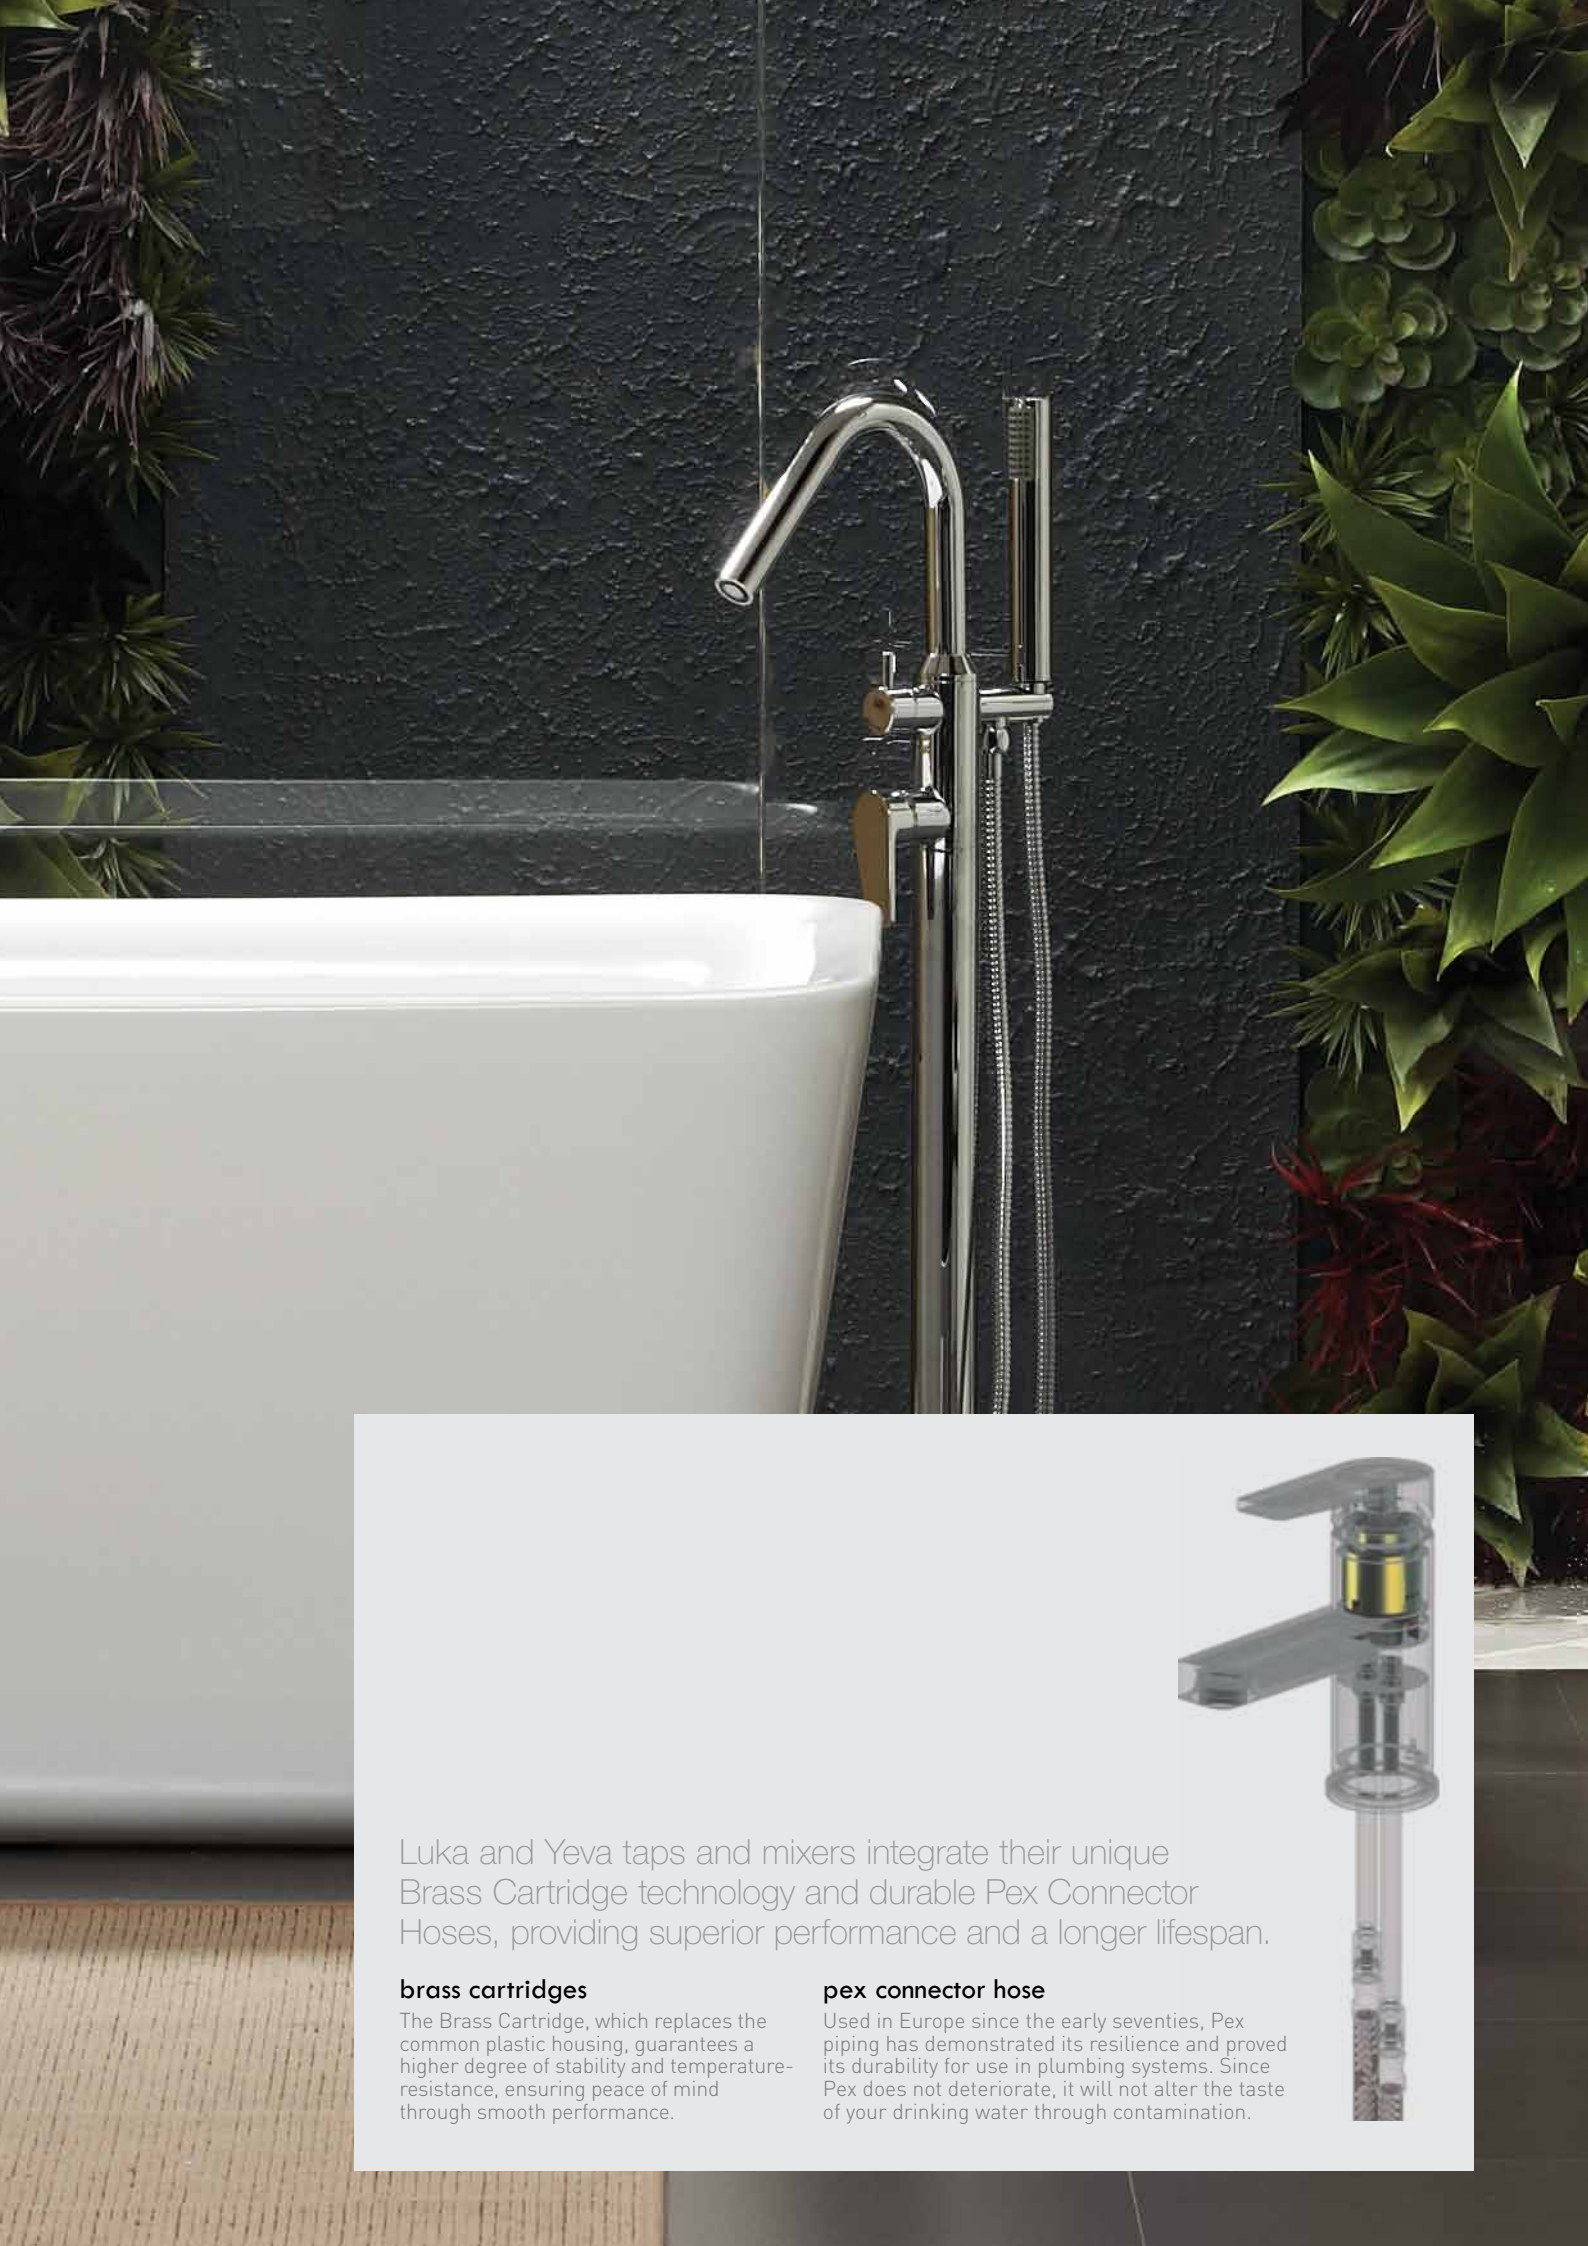

Luka and Yeva taps and mixers integrate their unique Brass Cartridge technology and durable Pex Connector Hoses, providing superior performance and a longer lifespan.

brass cartridges

The Brass Cartridge, which replaces the common plastic housing, guarantees a higher degree of stability and temperature-resistance, ensuring peace of mind through smooth performance.

pex connector hose

Used in Europe since the early seventies, Pex piping has demonstrated its resilience and proved its durability for use in plumbing systems. Since Pex does not deteriorate, it will not alter the taste of your drinking water through contamination.