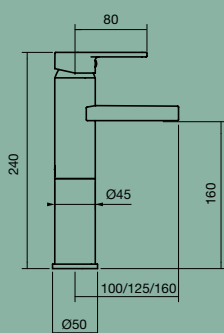

yeva basin mixer medium

yeva basin mixer tall

yeva wall mixer set vertical backplate

yeva wall mixer horizontal backplate

yeva basin/bath set

yeva angled shower with sileno showerhead

yeva angled shower

yeva wall basin/bath outlet round backplate