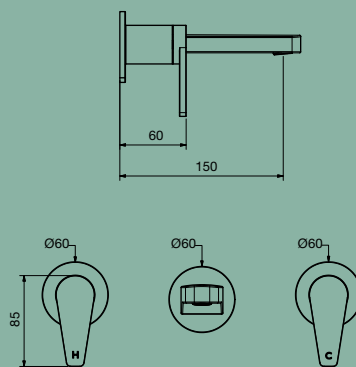

yeva basin mixer medium

yeva basin mixer tall

yeva wall mixer set vertical backplate

yeva wall mixer horizontal backplate

yeva basin/bath set

yeva angled shower with sileno showerhead

yeva angled shower

yeva wall basin/bath outlet round backplate

yeva bath/shower mixer round backplate

yeva bath/shower mixer square backplate

yeva shower/bath diverter round backplate

yeva wall top assembly

yeva twin shower mixer

yeva washing machine stops

yeva wall basin/bath outlet square backplate

yeva wall basin set

yeva shower/bath diverter rectangular backplate