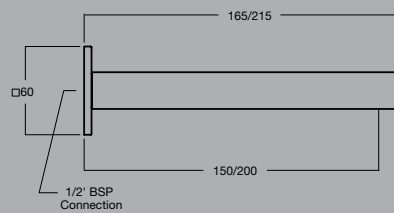

luka shower set with sileno showerhead

luka shower with round arm

luka shower with square arm