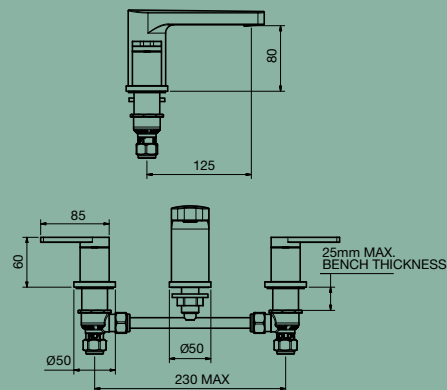

yeva basin mixer medium

yeva basin mixer tall

yeva wall mixer set vertical backplate

yeva wall mixer horizontal backplate

yeva basin/bath set

yeva angled shower with sileno showerhead

yeva angled shower

yeva wall basin/bath outlet round backplate