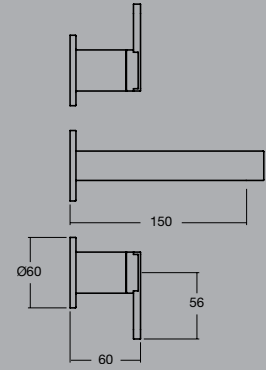

**yeva wall basin set**

WELS: 5 Star - 6 litres/min. or  
6 Star - 4 litres/min.

luka basin mixer

luka basin mixer ext. handle

luka sink mixer ext. lever

luka basin mixer medium ext. outlet

luka basin tall ext. outlet