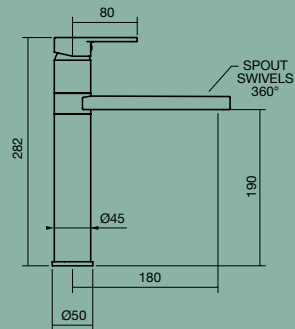

loka wall mixer square with diverter

loka twin wall mixer

loka washing machine stops

yeva floor mounted bath mixer

yeva floor mounted bath mixer with handshower

yeva sink mixer swivel outlet

yeva basin mixer

yeva basin mixer medium

yeva basin mixer tall

yeva wall mixer set vertical backplate

yeva wall mixer horizontal backplate

yeva basin/bath set

yeva angled shower with sileno showerhead

yeva angled shower

yeva wall basin/bath outlet round backplate