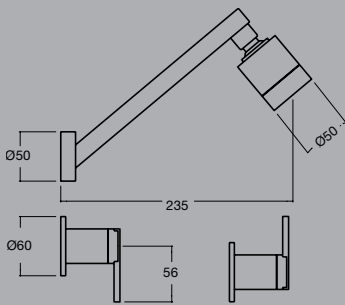

luka shower set with sileno showerhead