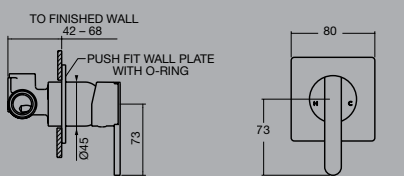

loka wall swivel outlet
(400mm-bath outlet only)

loka wall swivel outlet 320mm

loka basin set

loka sink mixer

loka wall top assembly

loka wall mixer ext. handle

loka wall mixer outlet
vertical backplate