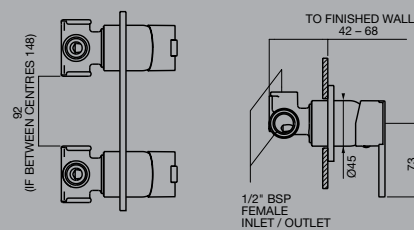

loka wall swivel outlet
(400mm-bath outlet only)

loka wall swivel outlet 320mm

loka basin set

loka sink mixer

loka wall top assembly

loka wall mixer ext. handle

loka wall mixer outlet
vertical backplate