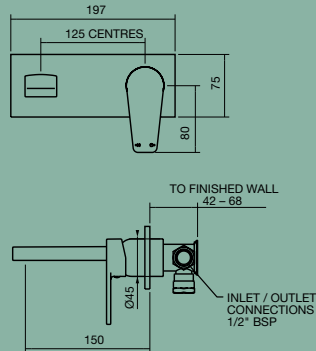

loka wall mixer outlet  
horizontal backplate

loka wall mixer round  
loka wall mixer round with diverter

loka wall mixer square backplate  
loka wall mixer square with diverter

loka twin wall mixer

loka washing machine stops

loka wall mixer square with diverter

loka twin wall mixer

loka washing machine stops

yeva floor mounted bath mixer

yeva floor mounted bath mixer with handshower

yeva sink mixer swivel outlet

yeva basin mixer

yeva basin mixer medium

yeva basin mixer tall

yeva wall mixer set vertical backplate

yeva wall mixer horizontal backplate

yeva basin/bath set

yeva angled shower with sileno showerhead

yeva angled shower

yeva wall basin/bath outlet round backplate