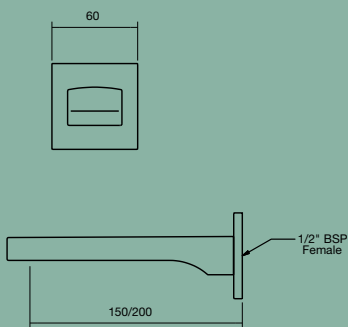

yeva basin mixer medium

yeva basin mixer tall

yeva wall mixer set vertical backplate

yeva wall mixer horizontal backplate

yeva basin/bath set

yeva angled shower with sileno showerhead

yeva angled shower

yeva wall basin/bath outlet round backplate

yeva bath/shower mixer round backplate

yeva bath/shower mixer square backplate

yeva shower/bath diverter round backplate

yeva wall top assembly

yeva twin shower mixer

yeva washing machine stops

yeva wall basin/bath outlet square backplate

yeva wall basin set

yeva shower/bath diverter rectangular backplate