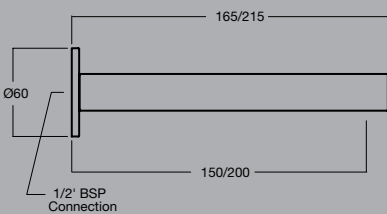

luka shower set with sileno showerhead

luka shower with round arm

luka shower with square arm