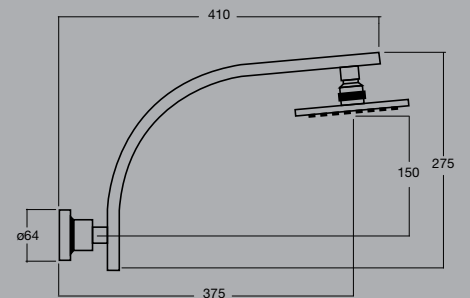

luka shower with square arm