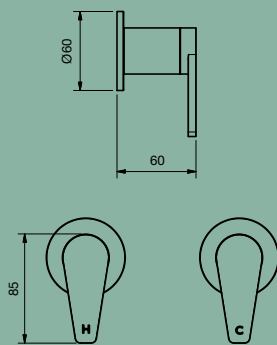

yeva basin mixer medium

yeva basin mixer tall

yeva wall mixer set vertical backplate

yeva wall mixer horizontal backplate

yeva basin/bath set

yeva angled shower with sileno showerhead

yeva angled shower

yeva wall basin/bath outlet round backplate

yeva bath/shower mixer round backplate

yeva bath/shower mixer square backplate

yeva shower/bath diverter round backplate

yeva wall top assembly

yeva twin shower mixer

yeva washing machine stops

yeva wall basin/bath outlet square backplate