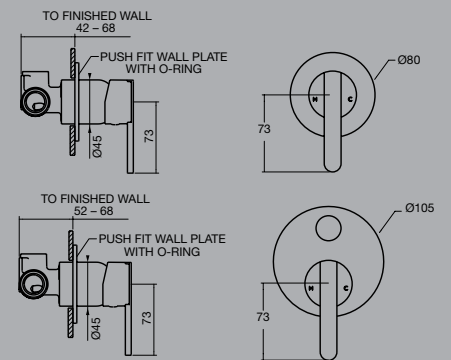

loka wall mixer round
loka wall mixer round with diverter