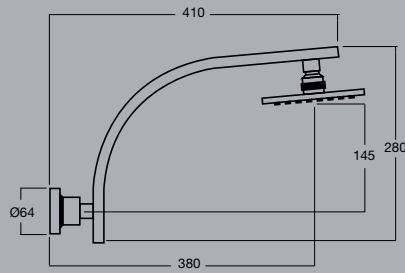

luka shower with round arm