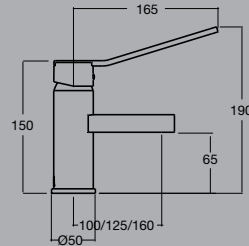

luka basin mixer ext. handle