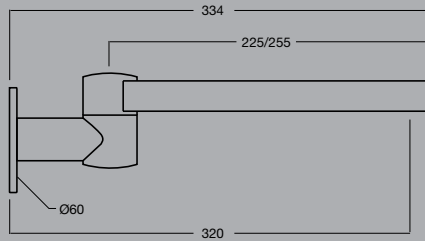

luka basin/bath outlet square backplate

loka wall swivel outlet 320mm