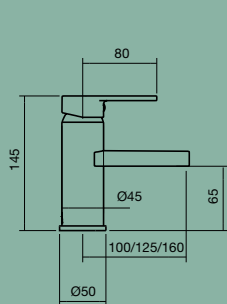

yeva basin mixer