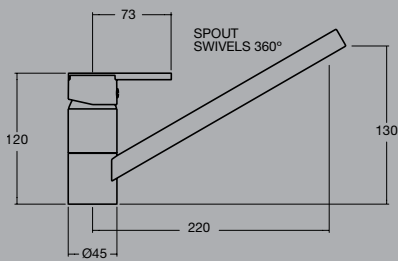

loka sink mixer