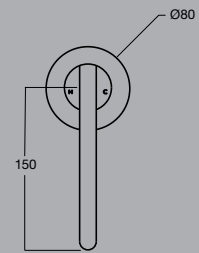

loka wall swivel outlet  
(400mm-bath outlet only)

loka wall swivel outlet 320mm

loka basin set

loka sink mixer

loka wall top assembly

loka wall mixer ext. handle

loka wall mixer outlet  
vertical backplate