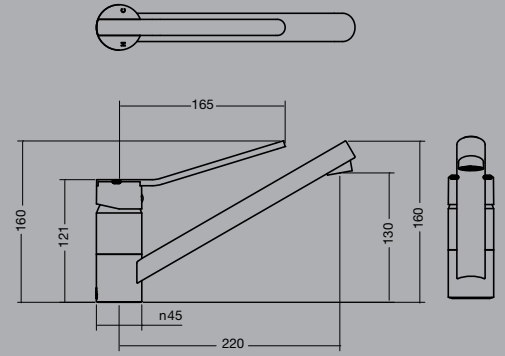

**yeva wall basin set**

WELS: 5 Star - 6 litres/min. or  
6 Star - 4 litres/min.

luka basin mixer

luka basin mixer ext. handle

luka sink mixer ext. lever

luka basin mixer medium ext. outlet

luka basin tall ext. outlet