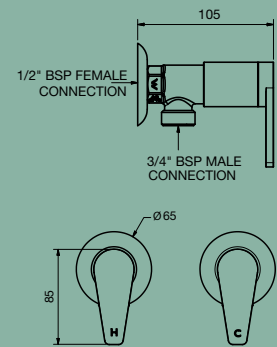

yeva basin mixer medium

yeva basin mixer tall

yeva wall mixer set vertical backplate

yeva wall mixer horizontal backplate

yeva basin/bath set

yeva angled shower with sileno showerhead

yeva angled shower

yeva wall basin/bath outlet round backplate

yeva bath/shower mixer round backplate

yeva bath/shower mixer square backplate

yeva shower/bath diverter round backplate

yeva wall top assembly

yeva twin shower mixer

yeva washing machine stops

yeva wall basin/bath outlet square backplate