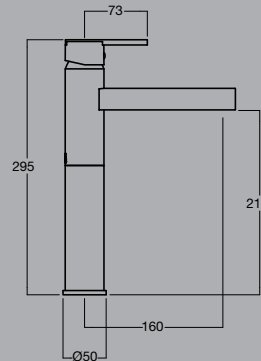

**yeva wall basin set**

WELS: 5 Star - 6 litres/min. or  
6 Star - 4 litres/min.

luka basin mixer

luka basin mixer ext. handle

luka sink mixer ext. lever

luka basin mixer medium ext. outlet

luka basin tall ext. outlet