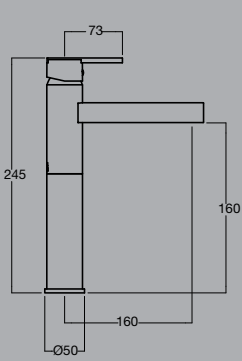

**yeva wall basin set**

WELS: 5 Star - 6 litres/min. or  
6 Star - 4 litres/min.

luka basin mixer

luka basin mixer ext. handle

luka sink mixer ext. lever

luka basin mixer medium ext. outlet

luka basin tall ext. outlet