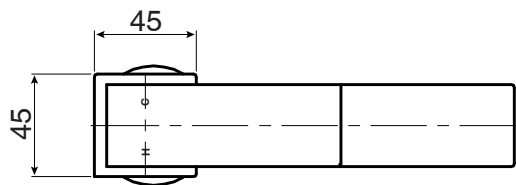

m i z u

Mizu Bloc MK2 Extended Basin Mixer Chrome (4*)

SPECIFICATIONS

Recommended Use	Domestic, Hotel & Commercial
Colour	Chrome
Colour Availability	Chrome, Matte Black
Recommended Pressure Range	150 - 500kPa
Max Continuous Working Pressure	500kPa
Max Continuous Working Temperature	80°C
Suitable for Storage Tank Hot Water	Yes
Suitable for Continuous Flow Hot Water	Yes
Suitable for Gravity Feed Hot Water	No
<i>Hot and Cold water inlet pressure should be equal</i>	

WARRANTY

Warranty - Domestic Use	10 Years
Spare Parts & Labour	12 Months
<i>Please refer to Warranty Page for full Terms and Conditions</i>	

Dimensions are nominal measurements only.

Disclaimer: Products in this specification manual must by regulation be installed by licensed and registered trade people. The manufacturer/distributor reserves the right to vary specifications or delete models from their range without prior notification. Dimensions are nominal measurements only. Dimensions and set-outs listed are correct at time of publication however the manufacturer/distributor takes no responsibility for printing errors.

Published 19/01/2018

To see the complete Mizu range go to www.reece.com.au/bathrooms