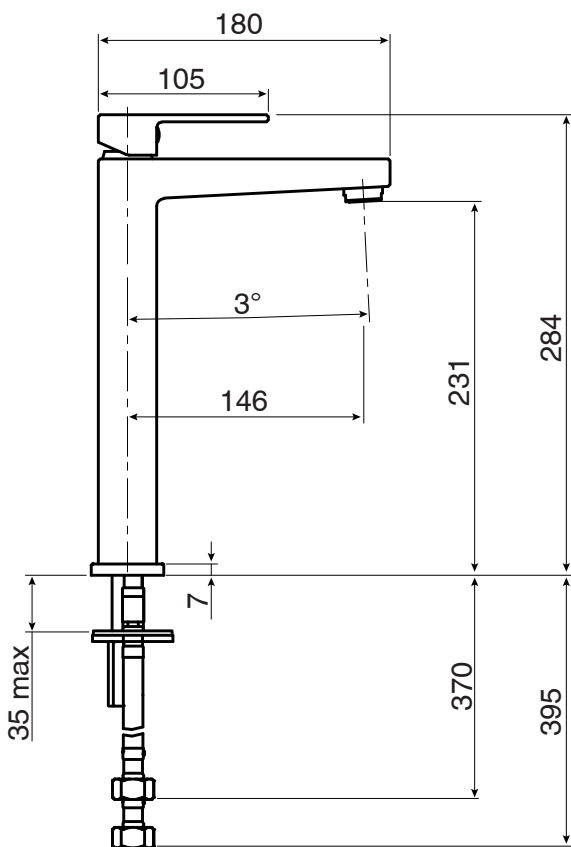

m i z u

Mizu Bloc MK2 Extended Basin Mixer Chrome (4*)

SPECIFICATIONS

Recommended Use	Domestic, Hotel & Commercial
Colour	Chrome
Colour Availability	Chrome, Matte Black
Recommended Pressure Range	150 - 500kPa
Max Continuous Working Pressure	500kPa
Max Continuous Working Temperature	80°C
Suitable for Storage Tank Hot Water	Yes
Suitable for Continuous Flow Hot Water	Yes
Suitable for Gravity Feed Hot Water	No
<i>Hot and Cold water inlet pressure should be equal</i>	

WARRANTY

Warranty - Domestic Use	10 Years
Spare Parts & Labour	12 Months
<i>Please refer to Warranty Page for full Terms and Conditions</i>	

Dimensions are nominal measurements only.

Disclaimer: Products in this specification manual must by regulation be installed by licensed and registered trade people. The manufacturer/distributor reserves the right to vary specifications or delete models from their range without prior notification. Dimensions are nominal measurements only. Dimensions and set-outs listed are correct at time of publication however the manufacturer/distributor takes no responsibility for printing errors.