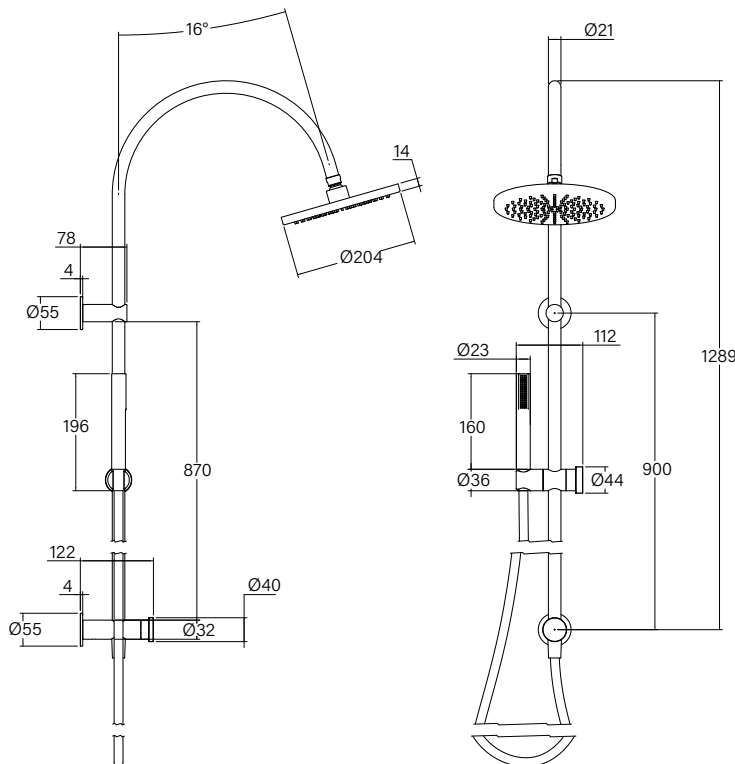

Faucet Strommen Vara Disc Twin Rail Shower Armada Bronze (3 Star)

40453

SPECIFICATIONS

Recommended Use	Domestic; Commercial; Hotel
Colour Finish	Armada Bronze
Primary Material	Brass
Recommended Pressure Range	300 - 500 kPa
Max Continuous Working Temperature (deg C)	65
Min Continuous Working Temperature (deg C)	5
Hot Water Unit Suitability	Storage Tank, Continuous Flow

WARRANTY

Warranty - Domestic Use (Years)	40
Spare Parts & Labour (Years)	10

Please refer to Warranty Page for full Terms and Conditions

Dimensions are nominal measurements only.

CLEANING RECOMMENDATIONS:

We recommend the use of soapy water or approved cleaners. This product should not be cleaned with abrasive materials. Damage caused by any improper treatment is not covered by the product warranty. Refer to Warranty Conditions

Disclaimer: Products in this specification manual must by regulation be installed by licensed and registered trade people. The manufacturer/distributor reserves the right to vary specifications or delete models from their range without prior notification. Dimensions are nominal measurements only. Dimensions and set-outs listed are correct at time of publication however the manufacturer/distributor takes no responsibility for printing errors.

Published 11/02/2026