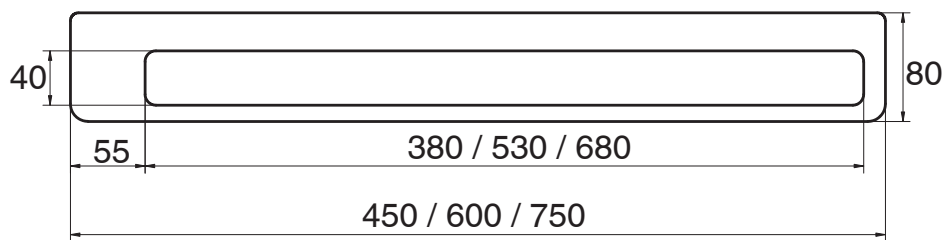

Milli Glance Single Towel Rail 750mm Chrome

9503867

SPECIFICATIONS

Recommended Use	Domestic, Hotel & Commercial
Colour	Chrome

WARRANTY

Replacement Only - Domestic Use 15 Years

Please refer to Warranty Page for full Terms and Conditions

Disclaimer: Products in this specification manual must by regulation be installed by licensed and registered trade people. The manufacturer/distributor reserves the right to vary specifications or delete models from their range without prior notification. Dimensions are nominal measurements only. Dimensions and set-outs listed are correct at time of publication however the manufacturer/distributor takes no responsibility for printing errors.