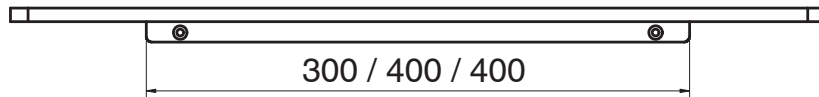

Milli Glance Single Towel Rail 750mm Chrome

9503867

SPECIFICATIONS

Recommended Use	Domestic, Hotel & Commercial
Colour	Chrome

WARRANTY

Replacement Only - Domestic Use 15 Years

Please refer to Warranty Page for full Terms and Conditions