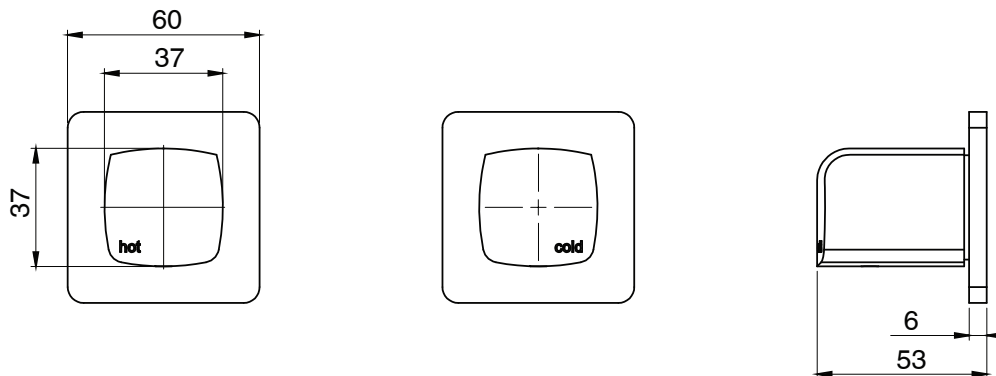

Milli Glance Wall Top Assemblies 15mm Extended Spindles (Pair) Matte Black

2285922

SPECIFICATIONS

Recommended Use	Domestic, Hotel & Commercial
Colour	Matte Black
Finish	Matte
Material	DR Brass
Recommended Pressure Range	150 - 500 kPa
Maximum Continuous Working Temperature	75 deg C
Suitable for Storage Tank Hot Water	Yes
Suitable for Continuous Flow Hot Water	Yes
Suitable for Gravity Feed Hot Water	No

WARRANTY

Warranty - Domestic Use	15 Years
Spare Parts & Labour	12 Months

Please refer to Warranty Page for full Terms and Conditions

Dimensions are nominal measurements only.

CLEANING RECOMMENDATIONS:

We recommend the use of soapy water or approved cleaners. This product should not be cleaned with abrasive materials. Damage caused by any improper treatment is not covered by the product warranty. Refer to Warranty Conditions

Disclaimer: Products in this specification manual must by regulation be installed by licensed and registered trade people. The manufacturer/distributor reserves the right to vary specifications or delete models from their range without prior notification. Dimensions are nominal measurements only. Dimensions and set-outs listed are correct at time of publication however the manufacturer/distributor takes no responsibility for printing errors.

Published 13/07/2022

To see the complete Milli range go to
www.reece.com.au