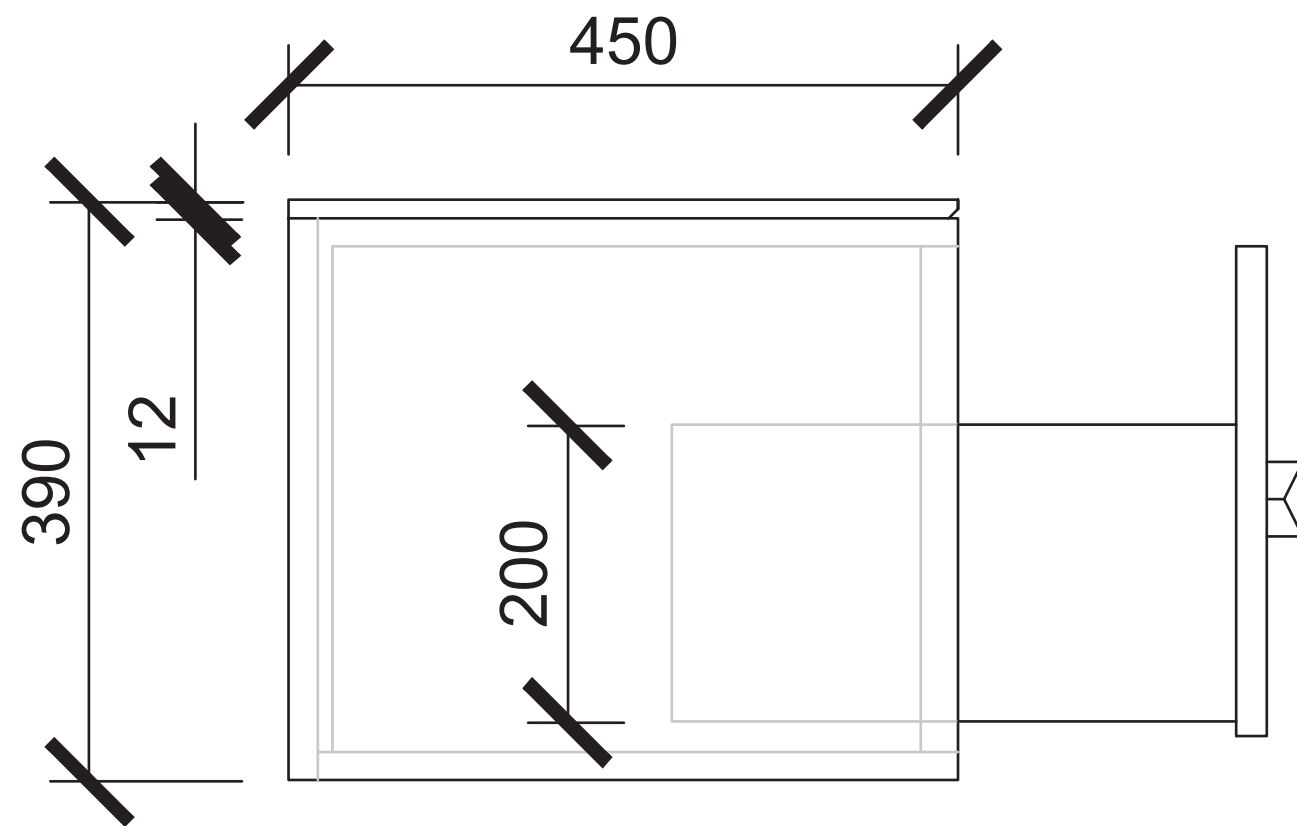

700W x 450D x 390H

SIDE VIEW for SEMI-INSET basin alignment