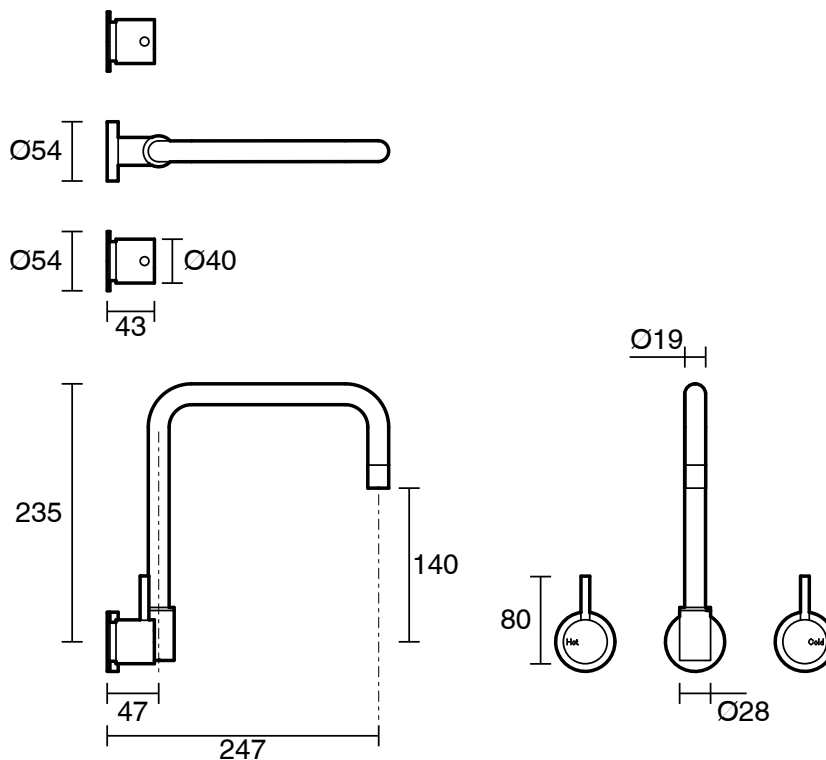

SUSSEX

Sussex Scala Wall Sink Set Square Chrome (3 Star)

2261617

SPECIFICATIONS	
Recommended Use	Residential;Commercial
Colour Finish	Polished Chrome
Primary Material	DR Brass
Recommended Pressure Range	150 - 500 kPa as per AS3500
Max Continuous Working Temperature (deg C)	65
Min Continuous Working Temperature (deg C)	1
WARRANTY	
Residential Use (Years)	40
Commercial Use (Years)	10
<i>Please refer to Sussex Warranty page for full Terms and Conditions</i>	

Disclaimer: Products in this specification manual must by regulation be installed by licensed and registered trade people. The manufacturer/distributor reserves the right to vary specifications or delete models from their range without prior notification. Dimensions are nominal measurements only. Dimensions and set-outs listed are correct at time of publication however the manufacturer/distributor takes no responsibility for printing errors.