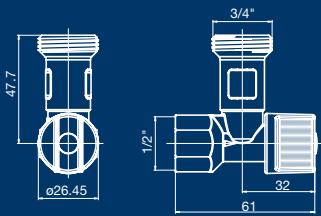

arco® Stops

The range of Arco stops are a stylish addition to any bathroom or laundry. Both the Arco Washing Machine Stops and the Arco Mini Stops, enable you to add a similar finishing touch to a toilet and washing machine installation. Both Stops are available in either a lever or cross handle design so you can match your Stops to existing tapware, ensuring a complete overall look.

- Watermark approved
- Double O-ring
- DR brass
- 1/4 turn isolation
- Ball closure
- Check valve inside
- Chrome finish

Dishwasher/Washing Machine Stops

100812 Dura Arco RA W/M Stop
* interchangeable hot/cold button