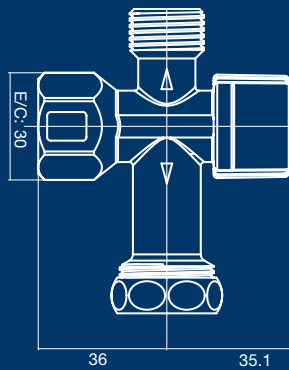

# Combi Valve

- ¼ turn isolation
- Compact design
- Connect tap and dishwasher with single fitting
- European design & manufactured

100833 Dura Arco Combi Valve

- Watermark approved
- Double O-ring
- DR brass
- 1/4 turn isolation
- Ball closure
- Check valve inside
- Chrome finish