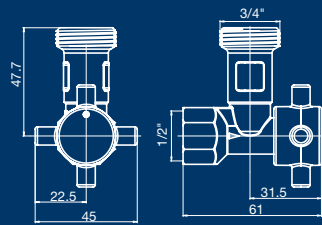

100817 Arco Cross Handle Washing Machine Stop Hot
100816 Arco Cross Handle Washing Machine Stop Cold