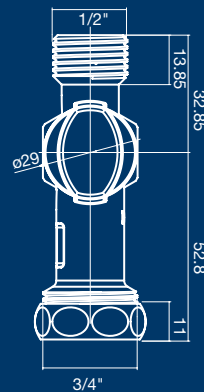

# Combi Valve

- ¼ turn isolation
- Compact design
- Connect tap and dishwasher with single fitting
- European design & manufactured

100833 Dura Arco Combi Valve

- Watermark approved
- Double O-ring
- DR brass
- 1/4 turn isolation
- Ball closure
- Check valve inside
- Chrome finish