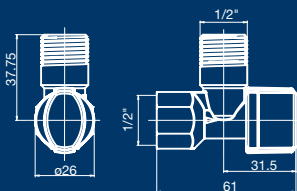

Mini Stops

103511 Arco RA BV Mini Stop CW