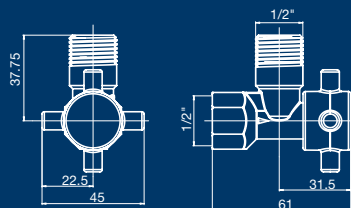

103512 Arco Cross Handle Mini Stop