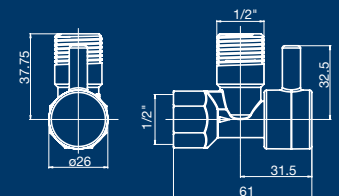

103513 Arco Lever Handle Mini Stop

Reece. Works for you.™

Call 1800 032 566 or visit www.reece.com.au for your nearest Reece branch. Due to limitations in the printing process the colours in this brochure are a guide only.

The manufacturer/distributor reserves the right to vary specifications or delete models from their range without prior notification. The manufacturer/distributor takes no responsibility for printing errors.

V2 [BROCHURE CODE 2130124]