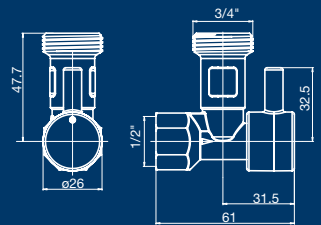

100832 Arco Lever Handle Washing Machine Stop Hot
100831 Arco Lever Handle Washing Machine Stop Cold