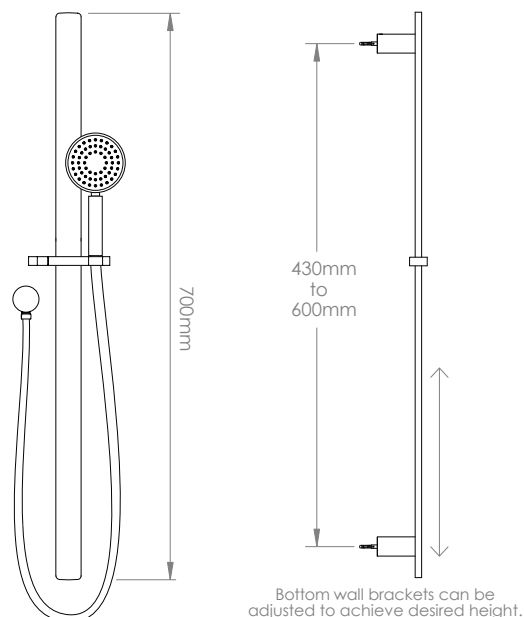

TIDE Deluxe Slide Shower (Round) VTD61R

TECHNICAL DETAILS:

Adjustable Lower Wall Bracket - 420 to 600mm

Stainless Steel Rail

1/2" (15mm) Inlet supply Elbow

All Pressures

Max Pressure: 500kPa (As per AS/NZ 3500.1)

Min. Pressure: 35kPa

Max. Temp: 65deg.C

WELS Rating: Mains 3 Star ; 7.5L/min

Low/Unequal: 3 Star ; 7.5L/min

10 Year Warranty (Labour, Parts & Replacement)

5 Year Warranty on PVD Finishes

FINISHES: PRODUCT CODE:

Brushed Gunmetal (PVD)	VTD61RBG
Brushed Nickel (PVD)	VTD61RBN
Matte Black	VTD61RBK
Chrome	VTD61RCH

*Specifications and dimensions correct at time of publication and are subject to change without notice.