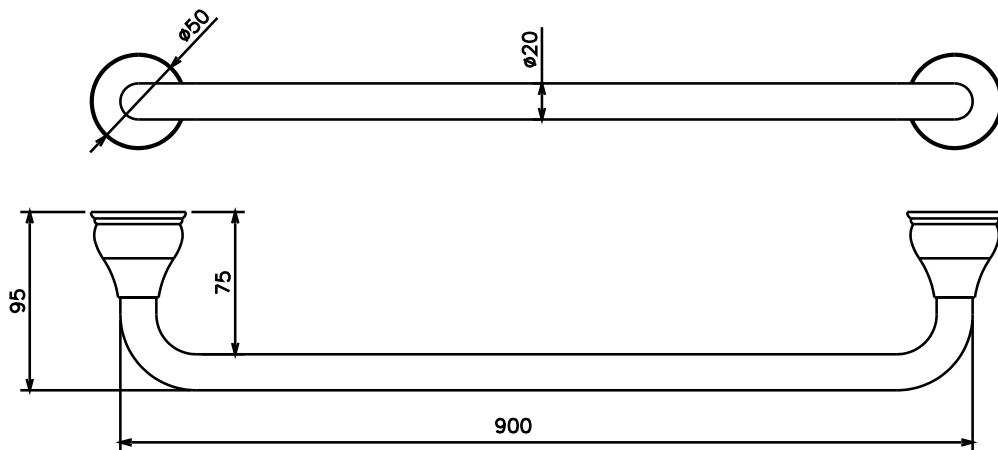

Milli Monument Edit Single Towel Rail 900mm Brushed Gunmetal

2265567

SPECIFICATIONS

Recommended Use	Domestic, Hotel & Commercial
Colour	Brushed Gunmetal
Material	Brass

WARRANTY

Replacement Only - Domestic Use 15 Years

Please refer to Warranty Page for full Terms and Conditions

Dimensions are nominal measurements only.

CLEANING RECOMMENDATIONS:

We recommend the use of soapy water or approved cleaners. This product should not be cleaned with abrasive materials. Damage caused by any improper treatment is not covered by the product warranty. Refer to Warranty Conditions

Disclaimer: Products in this specification manual must by regulation be installed by licensed and registered trade people. The manufacturer/distributor reserves the right to vary specifications or delete models from their range without prior notification. Dimensions are nominal measurements only. Dimensions and set-outs listed are correct at time of publication however the manufacturer/distributor takes no responsibility for printing errors.

Published 28/03/2022

To see the complete Milli range go to www.reece.com.au