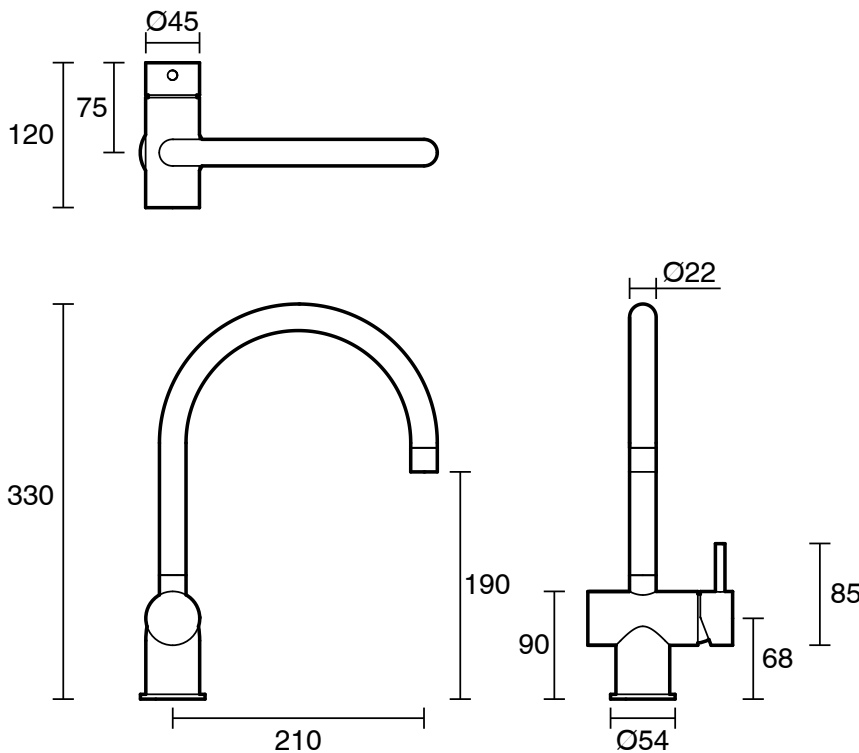

SUSSEX

Sussex Scala Sink Mixer Tap Large Curved Spout Right Hand LUX PVD Brushed Pure Gold (4 Star)

2267069

SPECIFICATIONS

Recommended Use	Residential;Commercial
Colour Finish	Brushed Pure Gold
Primary Material	Brass
Recommended Pressure Range	150 - 500 kPa as per AS3500
Max Continuous Working Temperature (deg C)	65
Min Continuous Working Temperature (deg C)	1

WARRANTY

Residential Use (Years)	40
Commercial Use (Years)	10

Please refer to Sussex Warranty page for full Terms and Conditions

Dimensions are nominal measurements only.

CLEANING RECOMMENDATIONS:

We recommend the use of soapy water or approved cleaners. This product should not be cleaned with abrasive materials. Damage caused by any improper treatment is not covered by the product warranty. Refer to Warranty Conditions

Disclaimer: Products in this specification manual must by regulation be installed by licensed and registered trade people. The manufacturer/distributor reserves the right to vary specifications or delete models from their range without prior notification. Dimensions are nominal measurements only. Dimensions and set-outs listed are correct at time of publication however the manufacturer/distributor takes no responsibility for printing errors.

Published 31/03/2026

To see the complete Sussex range go to www.reece.com.au