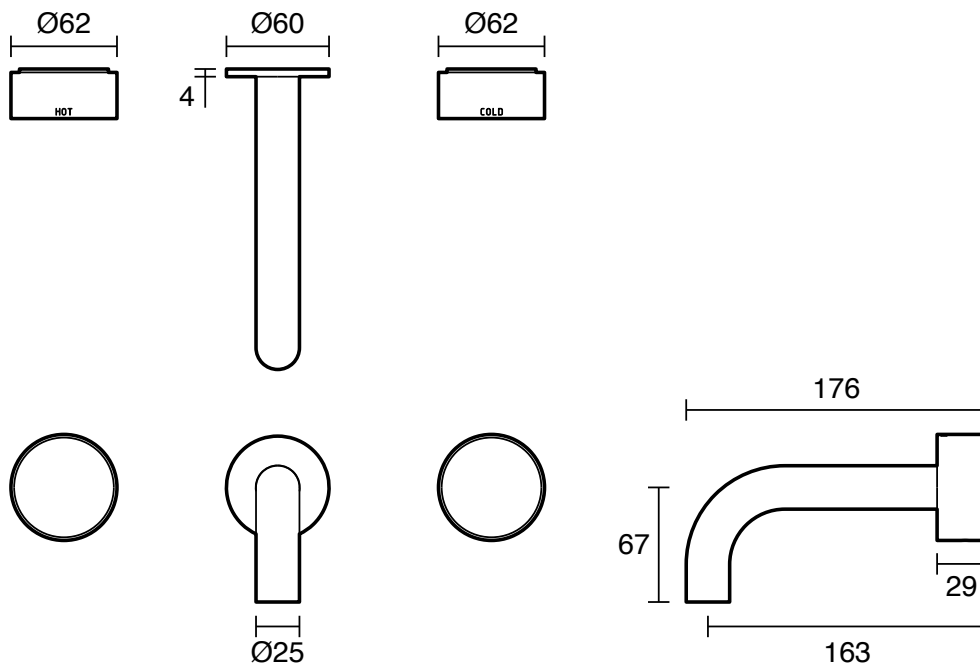

SUSSEX

Sussex Pure Elemental Bath Set 160mm PVD Brushed Gold

43741

SPECIFICATIONS

Recommended Use	Residential;Commercial
Colour Finish	Brushed Gold
Primary Material	Brass
Recommended Pressure Range	150 - 500 kPa as per AS3500
Max Continuous Working Temperature (deg C)	65
Min Continuous Working Temperature (deg C)	1

WARRANTY

Residential Use (Years)	40
Commercial Use (Years)	10

Please refer to Sussex Warranty page for full Terms and Conditions

Dimensions are nominal measurements only.

CLEANING RECOMMENDATIONS:

We recommend the use of soapy water or approved cleaners. This product should not be cleaned with abrasive materials. Damage caused by any improper treatment is not covered by the product warranty. Refer to Warranty Conditions

Disclaimer: Products in this specification manual must by regulation be installed by licensed and registered trade people. The manufacturer/distributor reserves the right to vary specifications or delete models from their range without prior notification. Dimensions are nominal measurements only. Dimensions and set-outs listed are correct at time of publication however the manufacturer/distributor takes no responsibility for printing errors.

Published 01/04/2026

To see the complete Sussex range go to www.reece.com.au