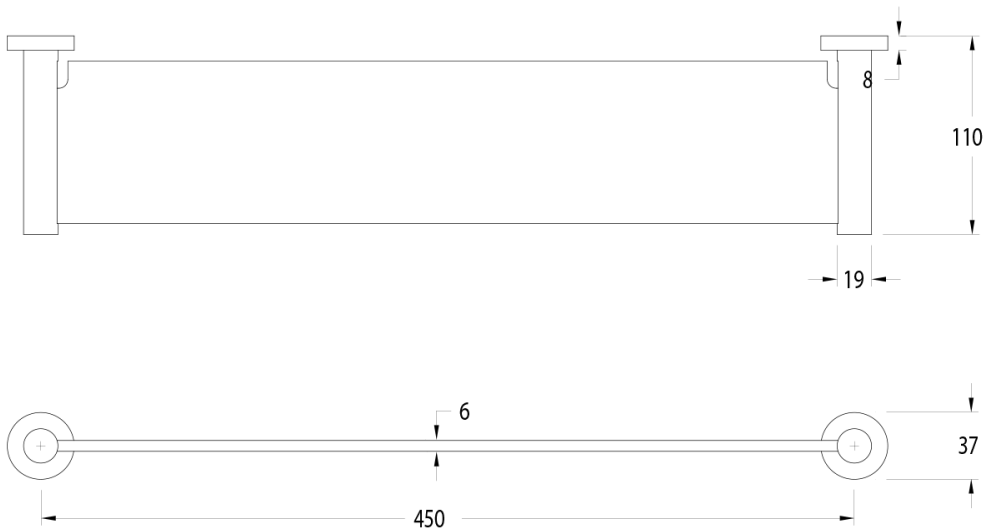

Milli Mood Edit Vanity Shelf PVD Brushed Nickel

9511603

SPECIFICATIONS

Recommended Use	Domestic, Hotel & Commercial
Colour	Brushed Nickel
Material	DR Brass

WARRANTY

Replacement Only - Domestic Use 15 Years

Please refer to Warranty Page for full Terms and Conditions

Dimensions are nominal measurements only.

CLEANING RECOMMENDATIONS:

We recommend the use of soapy water or approved cleaners. This product should not be cleaned with abrasive materials. Damage caused by any improper treatment is not covered by the product warranty. Refer to Warranty Conditions

Disclaimer: Products in this specification manual must by regulation be installed by licensed and registered trade people. The manufacturer/distributor reserves the right to vary specifications or delete models from their range without prior notification. Dimensions are nominal measurements only. Dimensions and set-outs listed are correct at time of publication however the manufacturer/distributor takes no responsibility for printing errors.

Published 28/03/2022

To see the complete Milli range go to www.reece.com.au