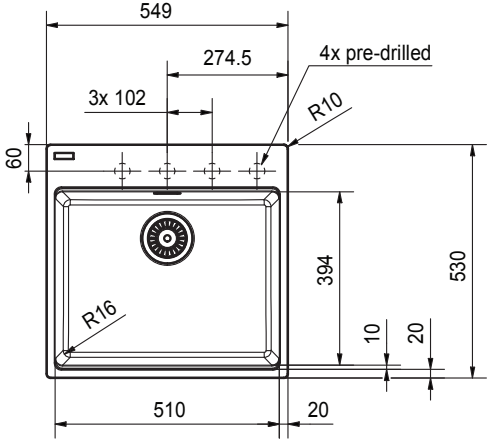

Franke City Fraganite Single Bowl 510mm Inset Sink with Tap Ledge Onyx - MRG610-51ONFTLK

2414004

SPECIFICATIONS

Recommended Use	Domestic, Hotel & Commercial
Plug & Waste	Basket Waste with Cover
Bowl Type	Single Bowl
Bowl Configuration	Single Bowl No Drainer
Mounting	Inset
Overflow Configuration	Overflow
Taphole Configuration	4 Pre-Drilled
Sink Colour	Onyx
Finish	Matte
Material	Fragranite
Plug & Waste Size	90mm

WARRANTY

Warranty - Domestic Use	50 Years - Replacement Only
Warranty - Commercial Use	12 Months - Replacement Only
Spare Parts (Plug and waste, clips)	12 Months - Parts and Labour

Please refer to Warranty Page for full Terms and Conditions

NOTE

Sinks must be installed using an instruction manual. No responsibility will be taken for damage that occurs where an instruction manual has not been used.

CLEANING RECOMMENDATIONS:
We recommend the use of soapy water or approved cleaners. This product should not be cleaned with abrasive materials. Damage caused by any improper treatment is not covered by the product warranty. Refer to Warranty Conditions

To see the complete Franke range go to www.reece.com.au