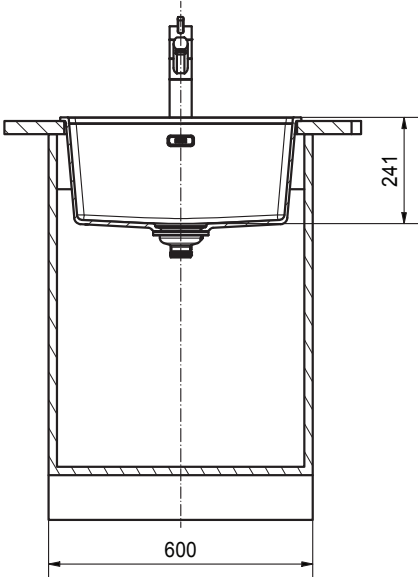

Franke City Fraganite Single Bowl 510mm Inset Sink with Tap Ledge Onyx - MRG610-51ONFTLK

2414004

SPECIFICATIONS

Recommended Use	Domestic, Hotel & Commercial
Plug & Waste	Basket Waste with Cover
Bowl Type	Single Bowl
Bowl Configuration	Single Bowl No Drainer
Mounting	Inset
Overflow Configuration	Overflow
Taphole Configuration	4 Pre-Drilled
Sink Colour	Onyx
Finish	Matte
Material	Fragranite
Plug & Waste Size	90mm

WARRANTY

Warranty - Domestic Use	50 Years - Replacement Only
Warranty - Commercial Use	12 Months - Replacement Only
Spare Parts (Plug and waste, clips)	12 Months - Parts and Labour

Please refer to Warranty Page for full Terms and Conditions

NOTE

Sinks must be installed using an instruction manual. No responsibility will be taken for damage that occurs where an instruction manual has not been used.

CLEANING RECOMMENDATIONS:
We recommend the use of soapy water or approved cleaners. This product should not be cleaned with abrasive materials. Damage caused by any improper treatment is not covered by the product warranty. Refer to Warranty Conditions

To see the complete Franke range go to www.reece.com.au