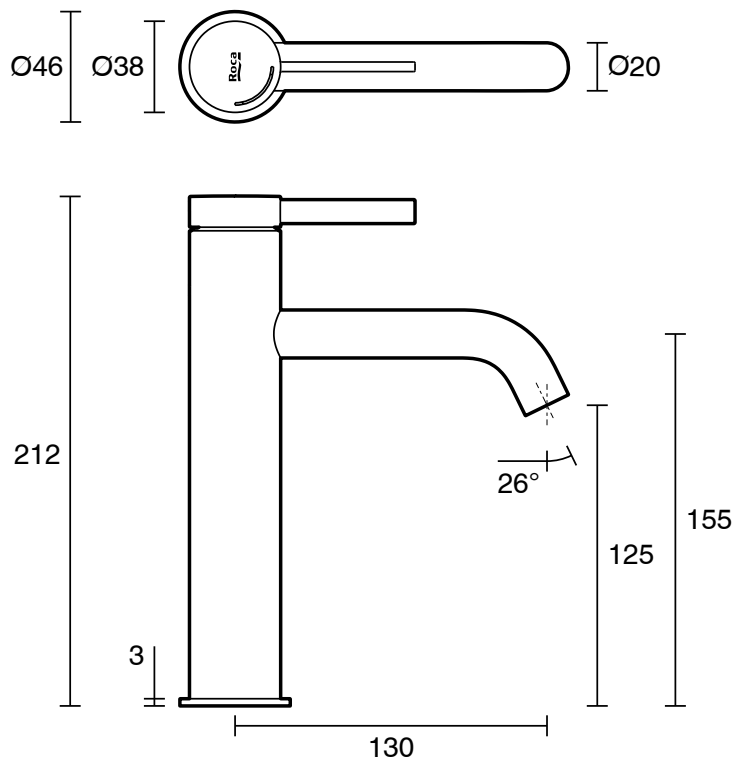

Roca Ona Medium Height Basin Mixer Tap Brushed Nickel (6 Star)

13685

SPECIFICATIONS	
Recommended Use	Domestic;Commercial;Hotel
Colour Category	Nickel
Colour Finish	Brushed Nickel
Max Continuous Working Pressure (kPa)	500
Max Continuous Working Temperature (deg C)	65
Hot Water Unit Suitability	Storage Tank;Continuous Flow
WARRANTY	
Warranty - Domestic Use (Years)	15
Spare Parts & Labour (Years)	1
<i>Please refer to Warranty Page for full Terms and Conditions</i>	

Disclaimer: Products in this specification manual must by regulation be installed by licensed and registered trade people. The manufacturer/distributor reserves the right to vary specifications or delete models from their range without prior notification. Dimensions are nominal measurements only. Dimensions and set-outs listed are correct at time of publication however the manufacturer/distributor takes no responsibility for printing errors.