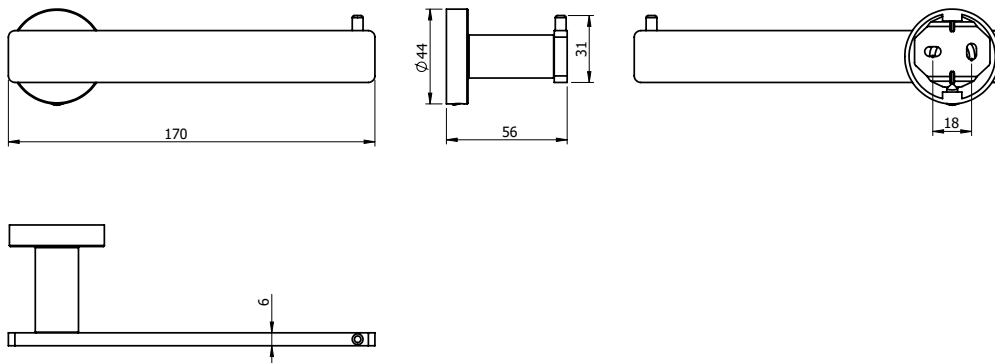

Milli Marle Edit Straight Toilet Roll Holder Brushed Gunmetal

9510639

SPECIFICATIONS

Recommended Use	Domestic, Hotel & Commercial
Colour	Brushed Gunmetal
Material	Aluminium

WARRANTY

Replacement Only - Domestic Use 15 Years

Please refer to Warranty Page for full Terms and Conditions

Dimensions are nominal measurements only.

CLEANING RECOMMENDATIONS:

We recommend the use of soapy water or approved cleaners. This product should not be cleaned with abrasive materials. Damage caused by any improper treatment is not covered by the product warranty. Refer to Warranty Conditions

Disclaimer: Products in this specification manual must by regulation be installed by licensed and registered trade people. The manufacturer/distributor reserves the right to vary specifications or delete models from their range without prior notification. Dimensions are nominal measurements only. Dimensions and set-outs listed are correct at time of publication however the manufacturer/distributor takes no responsibility for printing errors.

Published 25/03/2022

To see the complete Milli range go to
www.reece.com.au