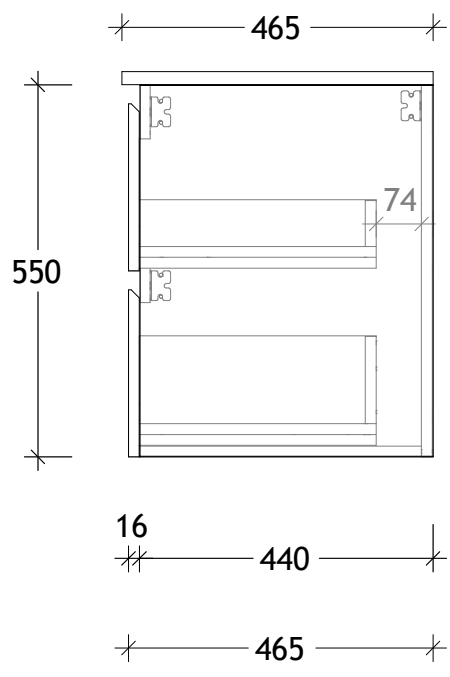

CERAMIC TOP  
BASIN CAPACITY: 5L TO OVERFLOW

85

LARGE U-SHOE