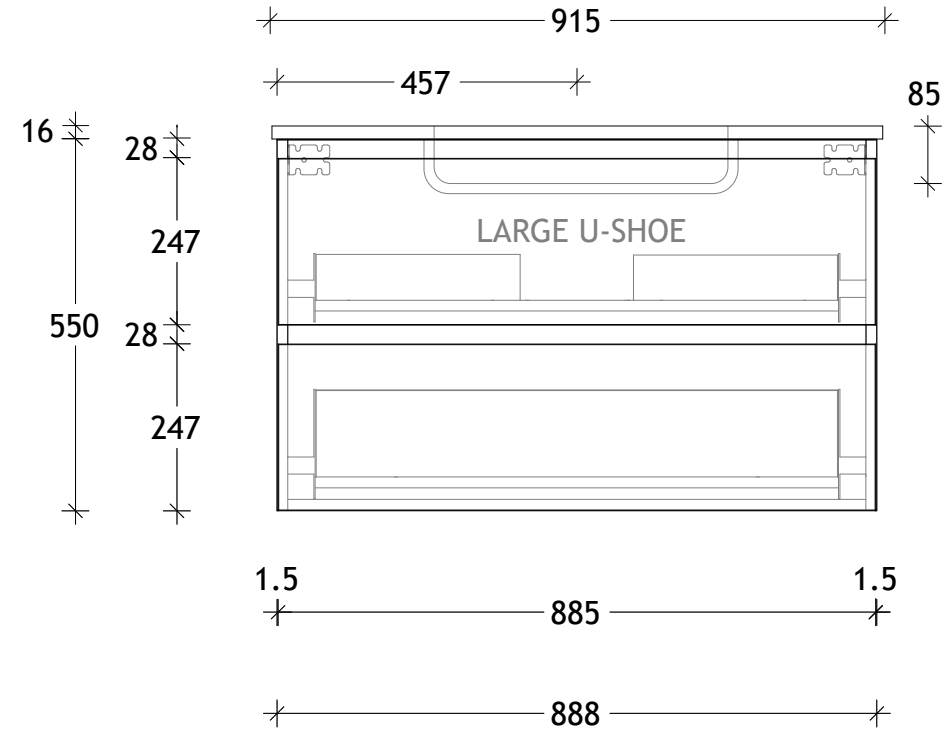

CERAMIC TOP  
BASIN CAPACITY: 5L TO OVERFLOW

85

LARGE U-SHOE