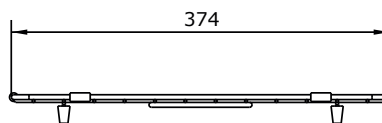

Dimensions are nominal measurements only.

CLEANING RECOMMENDATIONS:

We recommend the use of soapy water or approved cleaners. This product should not be cleaned with abrasive materials. Damage caused by any improper treatment is not covered by the product warranty. Refer to Warranty Conditions

Disclaimer: Products in this specification manual must by regulation be installed by licensed and registered trade people. The manufacturer/distributor reserves the right to vary specifications or delete models from their range without prior notification. Dimensions are nominal measurements only. Dimensions and set-outs listed are correct at time of publication however the manufacturer/distributor takes no responsibility for printing errors.

Published 13/03/2025

To see the complete Memo range go to www.reece.com.au