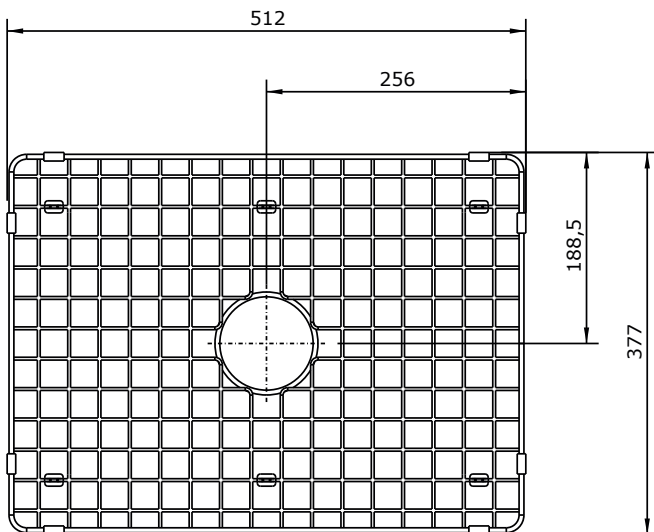

Memo Harper 510x380 Sink Protect Grid Stainless Steel

2407039

SPECIFICATIONS

Recommended Use	Domestic;Hotel;Commercial
Colour Finish	Brushed Stainless Steel
Primary Material	Stainless Steel 304

WARRANTY

Replacement Only - Domestic Use (Years)	1
Parts Replacement Only (Years)	1

Please refer to Warranty Page for full Terms and Conditions

Dimensions are nominal measurements only.

CLEANING RECOMMENDATIONS:

We recommend the use of soapy water or approved cleaners. This product should not be cleaned with abrasive materials. Damage caused by any improper treatment is not covered by the product warranty. Refer to Warranty Conditions

Disclaimer: Products in this specification manual must by regulation be installed by licensed and registered trade people. The manufacturer/distributor reserves the right to vary specifications or delete models from their range without prior notification. Dimensions are nominal measurements only. Dimensions and set-outs listed are correct at time of publication however the manufacturer/distributor takes no responsibility for printing errors.

Published 13/03/2025

To see the complete Memo range go to www.reece.com.au