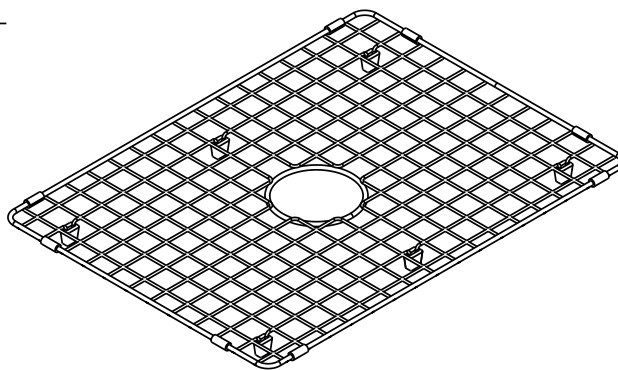

Memo Harper 510x380 Sink Protect Grid Stainless Steel

2407039

SPECIFICATIONS

Recommended Use	Domestic;Hotel;Commercial
Colour Finish	Brushed Stainless Steel
Primary Material	Stainless Steel 304

WARRANTY

Replacement Only - Domestic Use (Years)	1
Parts Replacement Only (Years)	1

Please refer to Warranty Page for full Terms and Conditions

Dimensions are nominal measurements only.

CLEANING RECOMMENDATIONS:

We recommend the use of soapy water or approved cleaners. This product should not be cleaned with abrasive materials. Damage caused by any improper treatment is not covered by the product warranty. Refer to Warranty Conditions

Disclaimer: Products in this specification manual must by regulation be installed by licensed and registered trade people. The manufacturer/distributor reserves the right to vary specifications or delete models from their range without prior notification. Dimensions are nominal measurements only. Dimensions and set-outs listed are correct at time of publication however the manufacturer/distributor takes no responsibility for printing errors.

Published 13/03/2025

To see the complete Memo range go to www.reece.com.au