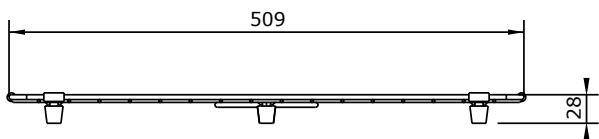

Memo Harper 510x380 Sink Protect Grid Stainless Steel

2407039

SPECIFICATIONS

Recommended Use	Domestic;Hotel;Commercial
Colour Finish	Brushed Stainless Steel
Primary Material	Stainless Steel 304

WARRANTY

Replacement Only - Domestic Use (Years)	1
Parts Replacement Only (Years)	1

Please refer to Warranty Page for full Terms and Conditions

Dimensions are nominal measurements only.

CLEANING RECOMMENDATIONS:

We recommend the use of soapy water or approved cleaners. This product should not be cleaned with abrasive materials. Damage caused by any improper treatment is not covered by the product warranty. Refer to Warranty Conditions

Disclaimer: Products in this specification manual must by regulation be installed by licensed and registered trade people. The manufacturer/distributor reserves the right to vary specifications or delete models from their range without prior notification. Dimensions are nominal measurements only. Dimensions and set-outs listed are correct at time of publication however the manufacturer/distributor takes no responsibility for printing errors.

Published 13/03/2025

To see the complete Memo range go to www.reece.com.au