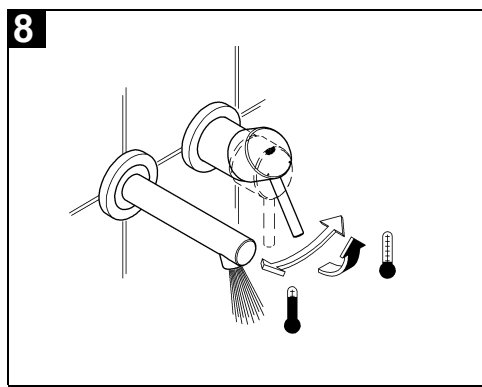

Metal Escutcheon  
Metal lever

**GROHE StarLight®** chrome finish  
**GROHE AquaGuide** Adjustable Mousseur (Aerator)  
Center distance 110 mm  
Projection 147 mm

Installation instructions

Installation instructions

Shut off hot and cold water supply.

- I. Install escutcheon and lever, see Figs. [3], [4] and [5].
    1. Attach cap (A), see Fig. [3].
    2. Grease seal (B1) and push on escutcheon (B), see Fig. [4].
    3. Attach insulating insert (C) and secure with screw (D), see Fig. [5].
    4. Attach lever (E), screw in set screw (F) using an 3mm allen key and insert plug (G), see Fig. [5].
- If the escutcheon will not slide far enough onto the cap, you must additionally install an extension (see replacement parts fold-out page I, Prod. no.: 46 627 = 25mm).
- II. Install spout, see Figs. [6] and [7].

1. Determine dimension "Y" from the leading edge of built-in fitting housing to face of tiles, see Fig. [6].

2. Cut connection nipple (H) so that the installation dimension is "Y" + 22mm.

3. Using an 12mm allen key, screw connection nipple (H) into the built-in fitting housing until the installation dimension is 10mm. Tighten spout (I) from below using an 2,5mm allen key, see Fig. [7].