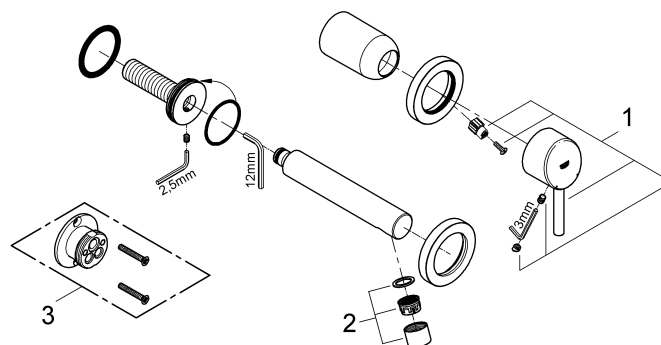

1. Determine dimension "Y" from the leading edge of built-in fitting housing to face of tiles, see Fig. [6].

2. Cut connection nipple (H) so that the installation dimension is "Y" + 22mm.

3. Using an 12mm allen key, screw connection nipple (H) into the built-in fitting housing until the installation dimension is 10mm. Tighten spout (I) from below using an 2,5mm allen key, see Fig. [7].

### Care

For directions on the care of this fitting, please refer to the accompanying care instructions.

CONCETTO  
WALL BASIN MIXER TRIMSET  
MODEL #19575001

Pure Freude  
an Wasser

Spare Parts

Pos.-nr.	Product Description	Order-nr.	Units per package
1	Lever	46756000	1
2	Mousseur	48072000	1
3	Extension - optional extra	46627000	1