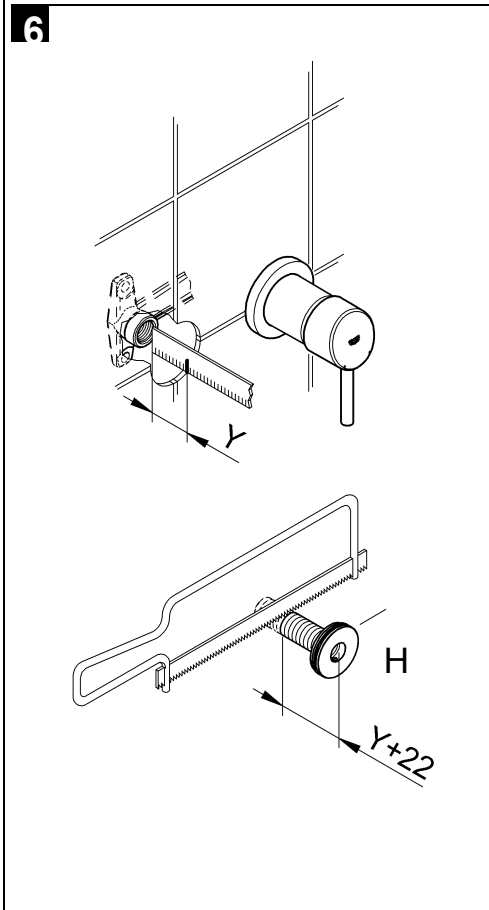

CONCETTO  
WALL BASIN MIXER TRIMSET  
MODEL #19575001

Pure Freude  
an Wasser

Product Specifications

**Product Description:**

Two-Hole Basin Mixer Trimset

S-Size  
Wall Mounted  
Concealed Inwall Body for final installation 32 63 5000  
Without Concealed Body

Metal Escutcheon  
Metal lever

**GROHE StarLight®** chrome finish  
**GROHE AquaGuide** Adjustable Mousseur (Aerator)  
Center distance 110 mm  
Projection 147 mm

Installation instructions

Installation instructions

Shut off hot and cold water supply.

- I. Install escutcheon and lever, see Figs. [3], [4] and [5].
    1. Attach cap (A), see Fig. [3].
    2. Grease seal (B1) and push on escutcheon (B), see Fig. [4].
    3. Attach insulating insert (C) and secure with screw (D), see Fig. [5].
    4. Attach lever (E), screw in set screw (F) using an 3mm allen key and insert plug (G), see Fig. [5].
- If the escutcheon will not slide far enough onto the cap, you must additionally install an extension (see replacement parts fold-out page I, Prod. no.: 46 627 = 25mm).
- II. Install spout, see Figs. [6] and [7].

1. Determine dimension "Y" from the leading edge of built-in fitting housing to face of tiles, see Fig. [6].

2. Cut connection nipple (H) so that the installation dimension is "Y" + 22mm.

3. Using an 12mm allen key, screw connection nipple (H) into the built-in fitting housing until the installation dimension is 10mm. Tighten spout (I) from below using an 2,5mm allen key, see Fig. [7].