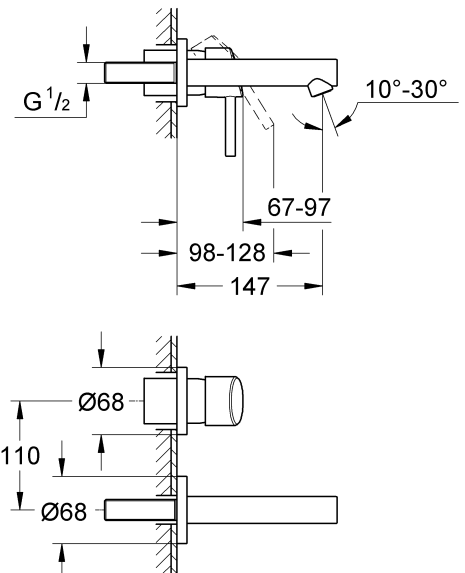

CONCETTO  
WALL BASIN MIXER TRIMSET  
MODEL #19575001

Pure Freude  
an Wasser

Product Specifications

**Product Description:**

Two-Hole Basin Mixer Trimset

S-Size  
Wall Mounted  
Concealed Inwall Body for final installation 32 63 5000  
Without Concealed Body

Metal Escutcheon  
Metal lever

**GROHE StarLight®** chrome finish  
**GROHE AquaGuide** Adjustable Mousseur (Aerator)  
Center distance 110 mm  
Projection 147 mm

Installation instructions

Installation instructions

1. Determine dimension "Y" from the leading edge of built-in fitting housing to face of tiles, see Fig. [6].

2. Cut connection nipple (H) so that the installation dimension is "Y" + 22mm.

3. Using an 12mm allen key, screw connection nipple (H) into the built-in fitting housing until the installation dimension is 10mm. Tighten spout (I) from below using an 2,5mm allen key, see Fig. [7].