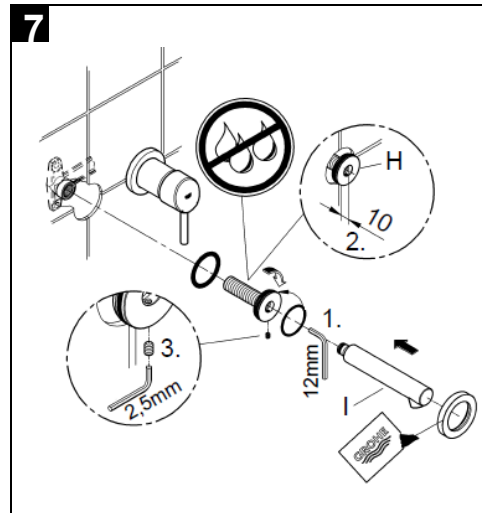

Metal Escutcheon  
Metal lever

**GROHE StarLight®** chrome finish  
**GROHE AquaGuide** Adjustable Mousseur (Aerator)  
Center distance 110 mm  
Projection 147 mm

Installation instructions

Installation instructions

Shut off hot and cold water supply.

- I. Install escutcheon and lever, see Figs. [3], [4] and [5].
    1. Attach cap (A), see Fig. [3].
    2. Grease seal (B1) and push on escutcheon (B), see Fig. [4].
    3. Attach insulating insert (C) and secure with screw (D), see Fig. [5].
    4. Attach lever (E), screw in set screw (F) using an 3mm allen key and insert plug (G), see Fig. [5].
- If the escutcheon will not slide far enough onto the cap, you must additionally install an extension (see replacement parts fold-out page I, Prod. no.: 46 627 = 25mm).
- II. Install spout, see Figs. [6] and [7].

1. Determine dimension "Y" from the leading edge of built-in fitting housing to face of tiles, see Fig. [6].

2. Cut connection nipple (H) so that the installation dimension is "Y" + 22mm.

3. Using an 12mm allen key, screw connection nipple (H) into the built-in fitting housing until the installation dimension is 10mm. Tighten spout (I) from below using an 2,5mm allen key, see Fig. [7].