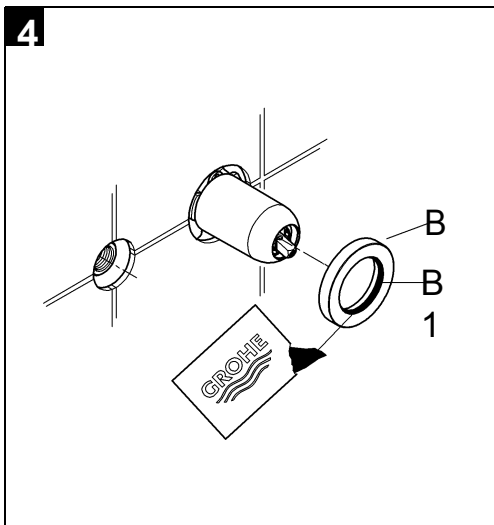

CONCETTO  
WALL BASIN MIXER TRIMSET  
MODEL #19575001

Pure Freude  
an Wasser

Product Specifications

**Product Description:**

Two-Hole Basin Mixer Trimset

S-Size  
Wall Mounted  
Concealed Inwall Body for final installation 32 63 5000  
Without Concealed Body

Metal Escutcheon  
Metal lever

**GROHE StarLight®** chrome finish  
**GROHE AquaGuide** Adjustable Mousseur (Aerator)  
Center distance 110 mm  
Projection 147 mm

Installation instructions

Installation instructions

Shut off hot and cold water supply.

- I. Install escutcheon and lever, see Figs. [3], [4] and [5].
    1. Attach cap (A), see Fig. [3].
    2. Grease seal (B1) and push on escutcheon (B), see Fig. [4].
    3. Attach insulating insert (C) and secure with screw (D), see Fig. [5].
    4. Attach lever (E), screw in set screw (F) using an 3mm allen key and insert plug (G), see Fig. [5].
- If the escutcheon will not slide far enough onto the cap, you must additionally install an extension (see replacement parts fold-out page I, Prod. no.: 46 627 = 25mm).
- II. Install spout, see Figs. [6] and [7].

1. Determine dimension "Y" from the leading edge of built-in fitting housing to face of tiles, see Fig. [6].

2. Cut connection nipple (H) so that the installation dimension is "Y" + 22mm.

3. Using an 12mm allen key, screw connection nipple (H) into the built-in fitting housing until the installation dimension is 10mm. Tighten spout (I) from below using an 2,5mm allen key, see Fig. [7].