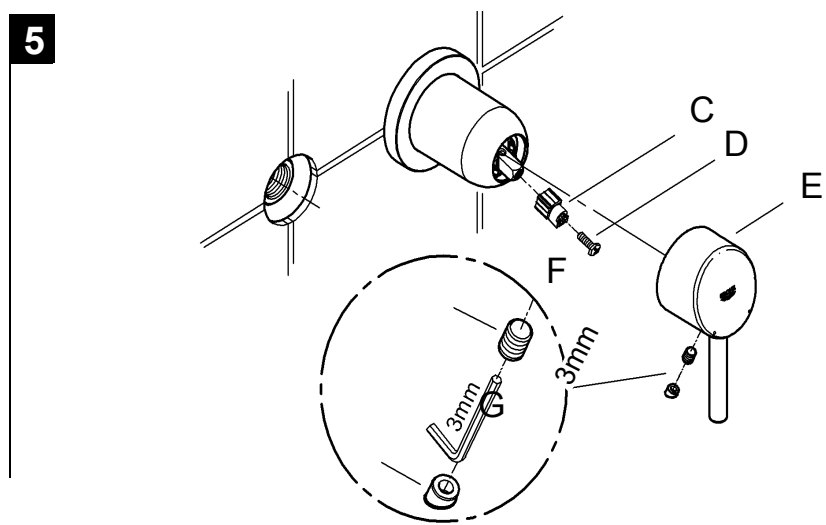

CONCETTO  
WALL BASIN MIXER TRIMSET  
MODEL #19575001

Pure Freude  
an Wasser

Product Specifications

**Product Description:**

Two-Hole Basin Mixer Trimset

S-Size  
Wall Mounted  
Concealed Inwall Body for final installation 32 63 5000  
Without Concealed Body

Metal Escutcheon  
Metal lever

**GROHE StarLight®** chrome finish  
**GROHE AquaGuide** Adjustable Mousseur (Aerator)  
Center distance 110 mm  
Projection 147 mm

Installation instructions

Installation instructions

Shut off hot and cold water supply.

- I. Install escutcheon and lever, see Figs. [3], [4] and [5].
    1. Attach cap (A), see Fig. [3].
    2. Grease seal (B1) and push on escutcheon (B), see Fig. [4].
    3. Attach insulating insert (C) and secure with screw (D), see Fig. [5].
    4. Attach lever (E), screw in set screw (F) using an 3mm allen key and insert plug (G), see Fig. [5].
- If the escutcheon will not slide far enough onto the cap, you must additionally install an extension (see replacement parts fold-out page I, Prod. no.: 46 627 = 25mm).
- II. Install spout, see Figs. [6] and [7].

1. Determine dimension "Y" from the leading edge of built-in fitting housing to face of tiles, see Fig. [6].

2. Cut connection nipple (H) so that the installation dimension is "Y" + 22mm.

3. Using an 12mm allen key, screw connection nipple (H) into the built-in fitting housing until the installation dimension is 10mm. Tighten spout (I) from below using an 2,5mm allen key, see Fig. [7].