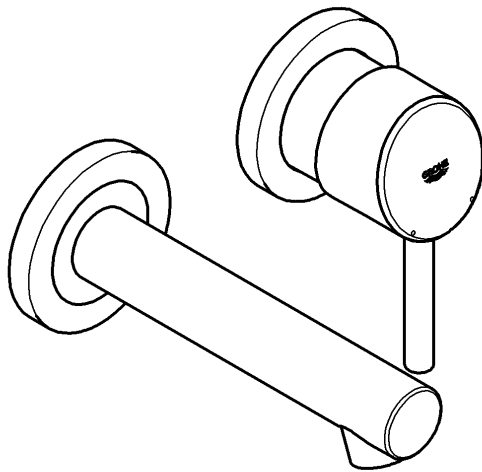

1. Determine dimension "Y" from the leading edge of built-in fitting housing to face of tiles, see Fig. [6].

2. Cut connection nipple (H) so that the installation dimension is "Y" + 22mm.

3. Using an 12mm allen key, screw connection nipple (H) into the built-in fitting housing until the installation dimension is 10mm. Tighten spout (I) from below using an 2,5mm allen key, see Fig. [7].

### Care

For directions on the care of this fitting, please refer to the accompanying care instructions.

CONCETTO  
WALL BASIN MIXER TRIMSET  
MODEL #19575001

Pure Freude  
an Wasser

Spare Parts

Pos.-nr.	Product Description	Order-nr.	Units per package
1	Lever	46756000	1
2	Mousseur	48072000	1
3	Extension - optional extra	46627000	1