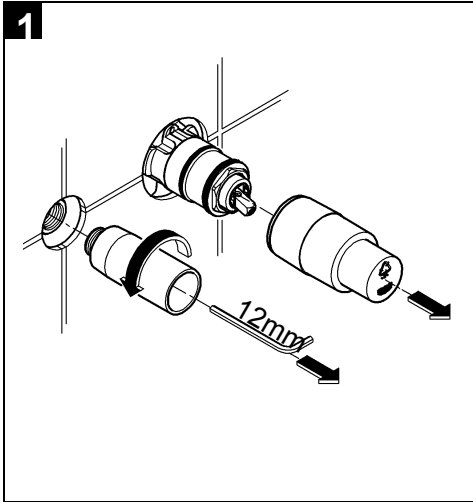

CONCETTO  
WALL BASIN MIXER TRIMSET  
MODEL #19575001

Pure Freude  
an Wasser

Product Specifications

**Product Description:**

Two-Hole Basin Mixer Trimset

S-Size  
Wall Mounted  
Concealed Inwall Body for final installation 32 63 5000  
Without Concealed Body

Metal Escutcheon  
Metal lever

**GROHE StarLight®** chrome finish  
**GROHE AquaGuide** Adjustable Mousseur (Aerator)  
Center distance 110 mm  
Projection 147 mm

Installation instructions

Installation instructions

1. Determine dimension "Y" from the leading edge of built-in fitting housing to face of tiles, see Fig. [6].

2. Cut connection nipple (H) so that the installation dimension is "Y" + 22mm.

3. Using an 12mm allen key, screw connection nipple (H) into the built-in fitting housing until the installation dimension is 10mm. Tighten spout (I) from below using an 2,5mm allen key, see Fig. [7].