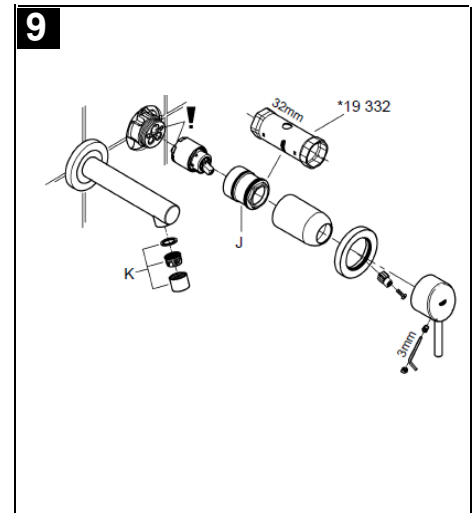

CONCETTO  
WALL BASIN MIXER TRIMSET  
MODEL #19575001

Pure Freude  
an Wasser

Product Specifications

**Product Description:**

Two-Hole Basin Mixer Trimset

S-Size  
Wall Mounted  
Concealed Inwall Body for final installation 32 63 5000  
Without Concealed Body

Metal Escutcheon  
Metal lever

**GROHE StarLight®** chrome finish  
**GROHE AquaGuide** Adjustable Mousseur (Aerator)  
Center distance 110 mm  
Projection 147 mm

Installation instructions

Installation instructions

Shut off hot and cold water supply.

- I. Install escutcheon and lever, see Figs. [3], [4] and [5].
    1. Attach cap (A), see Fig. [3].
    2. Grease seal (B1) and push on escutcheon (B), see Fig. [4].
    3. Attach insulating insert (C) and secure with screw (D), see Fig. [5].
    4. Attach lever (E), screw in set screw (F) using an 3mm allen key and insert plug (G), see Fig. [5].
- If the escutcheon will not slide far enough onto the cap, you must additionally install an extension (see replacement parts fold-out page I, Prod. no.: 46 627 = 25mm).
- II. Install spout, see Figs. [6] and [7].

1. Determine dimension "Y" from the leading edge of built-in fitting housing to face of tiles, see Fig. [6].

2. Cut connection nipple (H) so that the installation dimension is "Y" + 22mm.

3. Using an 12mm allen key, screw connection nipple (H) into the built-in fitting housing until the installation dimension is 10mm. Tighten spout (I) from below using an 2,5mm allen key, see Fig. [7].