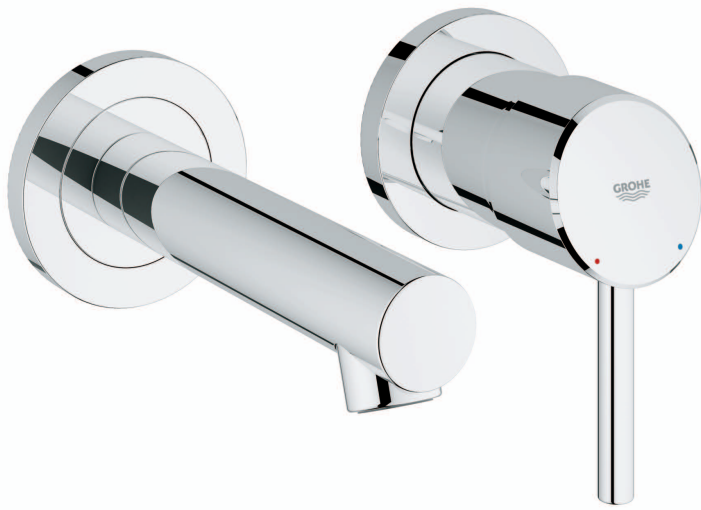

CONCETTO  
WALL BASIN MIXER TRIMSET  
MODEL #19575001

Pure Freude  
an Wasser

Product Specifications

**Product Description:**

Two-Hole Basin Mixer Trimset

S-Size  
Wall Mounted  
Concealed Inwall Body for final installation 32 63 5000  
Without Concealed Body

Metal Escutcheon  
Metal lever

**GROHE StarLight®** chrome finish  
**GROHE AquaGuide** Adjustable Mousseur (Aerator)  
Center distance 110 mm  
Projection 147 mm

Installation instructions

Installation instructions