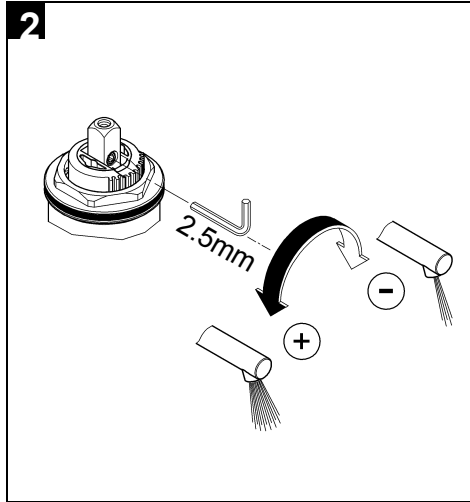

CONCETTO  
WALL BASIN MIXER TRIMSET  
MODEL #19575001

Pure Freude  
an Wasser

Product Specifications

**Product Description:**

Two-Hole Basin Mixer Trimset

S-Size  
Wall Mounted  
Concealed Inwall Body for final installation 32 63 5000  
Without Concealed Body

Metal Escutcheon  
Metal lever

**GROHE StarLight®** chrome finish  
**GROHE AquaGuide** Adjustable Mousseur (Aerator)  
Center distance 110 mm  
Projection 147 mm

Installation instructions

Installation instructions

Shut off hot and cold water supply.

- I. Install escutcheon and lever, see Figs. [3], [4] and [5].
    1. Attach cap (A), see Fig. [3].
    2. Grease seal (B1) and push on escutcheon (B), see Fig. [4].
    3. Attach insulating insert (C) and secure with screw (D), see Fig. [5].
    4. Attach lever (E), screw in set screw (F) using an 3mm allen key and insert plug (G), see Fig. [5].
- If the escutcheon will not slide far enough onto the cap, you must additionally install an extension (see replacement parts fold-out page I, Prod. no.: 46 627 = 25mm).
- II. Install spout, see Figs. [6] and [7].

1. Determine dimension "Y" from the leading edge of built-in fitting housing to face of tiles, see Fig. [6].

2. Cut connection nipple (H) so that the installation dimension is "Y" + 22mm.

3. Using an 12mm allen key, screw connection nipple (H) into the built-in fitting housing until the installation dimension is 10mm. Tighten spout (I) from below using an 2,5mm allen key, see Fig. [7].