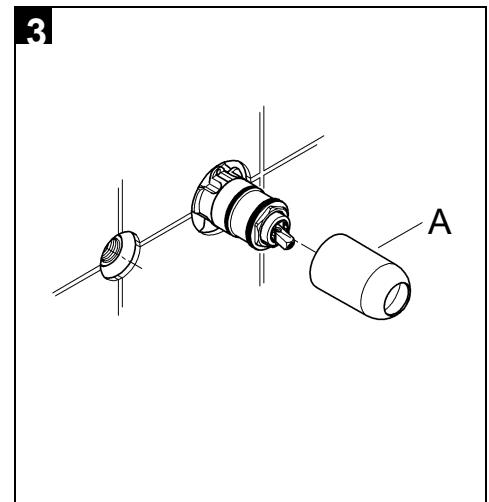

CONCETTO  
WALL BASIN MIXER TRIMSET  
MODEL #19575001

Pure Freude  
an Wasser

Product Specifications

**Product Description:**

Two-Hole Basin Mixer Trimset

S-Size  
Wall Mounted  
Concealed Inwall Body for final installation 32 63 5000  
Without Concealed Body

Metal Escutcheon  
Metal lever

**GROHE StarLight®** chrome finish  
**GROHE AquaGuide** Adjustable Mousseur (Aerator)  
Center distance 110 mm  
Projection 147 mm

Installation instructions

Installation instructions

1. Determine dimension "Y" from the leading edge of built-in fitting housing to face of tiles, see Fig. [6].

2. Cut connection nipple (H) so that the installation dimension is "Y" + 22mm.

3. Using an 12mm allen key, screw connection nipple (H) into the built-in fitting housing until the installation dimension is 10mm. Tighten spout (I) from below using an 2,5mm allen key, see Fig. [7].