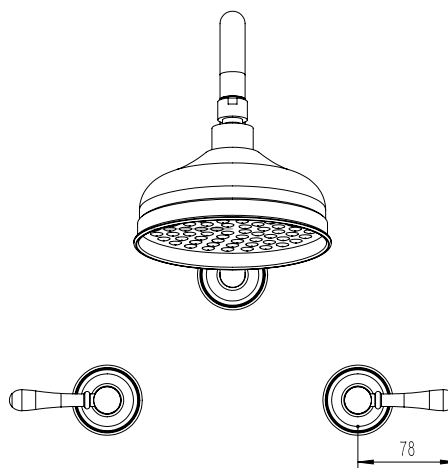

Milli Monument Edit Gooseneck Shower Set Lever Handles Brass Gold (3 Star)

4204474

SPECIFICATIONS

Recommended Use	Domestic, Hotel & Commercial
Colour	Brass Gold
Finish	Polished
Material	DR Brass
Recommended Pressure Range	150 - 500 kPa
Maximum Continuous Working Temperature	80 deg C
Suitable for Storage Tank Hot Water	Yes
Suitable for Continuous Flow Hot Water	Yes
Suitable for Gravity Feed Hot Water	No

WARRANTY

Warranty - Domestic Use	15 Years
Spare Parts & Labour	12 Months

Please refer to Warranty Page for full Terms and Conditions

Dimensions are nominal measurements only.

CLEANING RECOMMENDATIONS:

We recommend the use of soapy water or approved cleaners. This product should not be cleaned with abrasive materials. Damage caused by any improper treatment is not covered by the product warranty. Refer to Warranty Conditions

Disclaimer: Products in this specification manual must by regulation be installed by licensed and registered trade people. The manufacturer/distributor reserves the right to vary specifications or delete models from their range without prior notification. Dimensions are nominal measurements only. Dimensions and set-outs listed are correct at time of publication however the manufacturer/distributor takes no responsibility for printing errors.

Published 05/10/2022

To see the complete Milli range go to www.reece.com.au