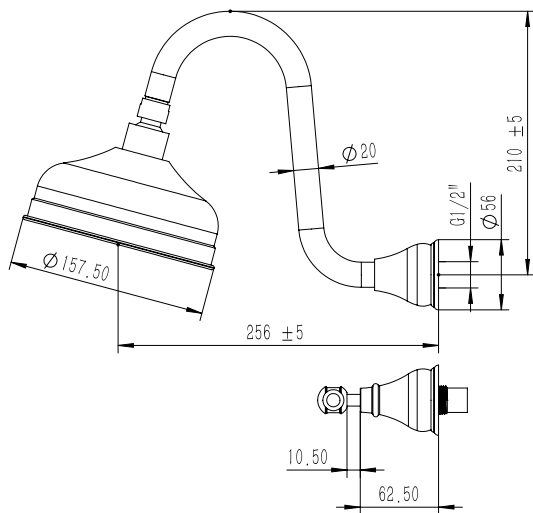

Milli Monument Edit Gooseneck Shower Set Lever Handles Brass Gold (3 Star)

4204474

SPECIFICATIONS

Recommended Use	Domestic, Hotel & Commercial
Colour	Brass Gold
Finish	Polished
Material	DR Brass
Recommended Pressure Range	150 - 500 kPa
Maximum Continuous Working Temperature	80 deg C
Suitable for Storage Tank Hot Water	Yes
Suitable for Continuous Flow Hot Water	Yes
Suitable for Gravity Feed Hot Water	No

WARRANTY

Warranty - Domestic Use	15 Years
Spare Parts & Labour	12 Months

Please refer to Warranty Page for full Terms and Conditions

Dimensions are nominal measurements only.

CLEANING RECOMMENDATIONS:

We recommend the use of soapy water or approved cleaners. This product should not be cleaned with abrasive materials. Damage caused by any improper treatment is not covered by the product warranty. Refer to Warranty Conditions

Disclaimer: Products in this specification manual must by regulation be installed by licensed and registered trade people. The manufacturer/distributor reserves the right to vary specifications or delete models from their range without prior notification. Dimensions are nominal measurements only. Dimensions and set-outs listed are correct at time of publication however the manufacturer/distributor takes no responsibility for printing errors.

Published 05/10/2022

To see the complete Milli range go to www.reece.com.au