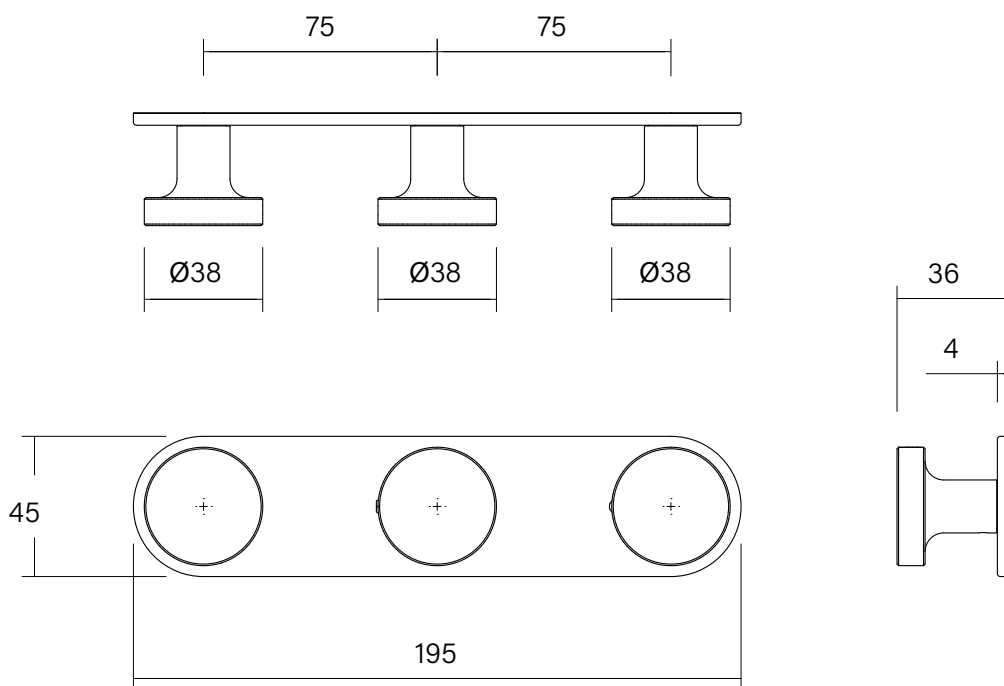

Faucet Strommen Vara Disc Wall Top Assembly with Diverter Trimset Matte Black Lead Free

40386

SPECIFICATIONS

Recommended Use	Domestic; Commercial; Hotel
Colour Finish	Matte Black
Primary Material	DR Brass
Recommended Pressure Range	300 - 500 kPa
Max Continuous Working Temperature (deg C)	65
Min Continuous Working Temperature (deg C)	5
Hot Water Unit Suitability	Storage Tank, Continuous Flow

WARRANTY

Warranty - Domestic Use (Years)	40
Spare Parts & Labour (Years)	10

Please refer to Warranty Page for full Terms and Conditions

Dimensions are nominal measurements only.

CLEANING RECOMMENDATIONS:

We recommend the use of soapy water or approved cleaners. This product should not be cleaned with abrasive materials. Damage caused by any improper treatment is not covered by the product warranty. Refer to Warranty Conditions

Disclaimer: Products in this specification manual must by regulation be installed by licensed and registered trade people. The manufacturer/distributor reserves the right to vary specifications or delete models from their range without prior notification. Dimensions are nominal measurements only. Dimensions and set-outs listed are correct at time of publication however the manufacturer/distributor takes no responsibility for printing errors.

Published 11/02/2026

To see the complete Faucet Strommen Vara range go to www.reece.com.au