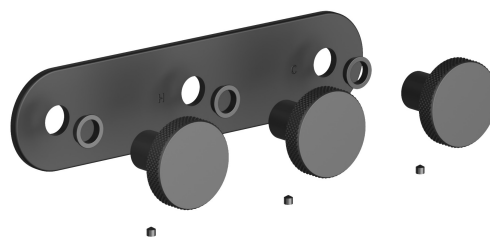

Faucet Strommen Vara Disc Wall Top Assembly with Diverter Trimset Matte Black Lead Free

40386

SPECIFICATIONS

Recommended Use	Domestic; Commercial; Hotel
Colour Finish	Matte Black
Primary Material	DR Brass
Recommended Pressure Range	300 - 500 kPa
Max Continuous Working Temperature (deg C)	65
Min Continuous Working Temperature (deg C)	5
Hot Water Unit Suitability	Storage Tank, Continuous Flow

WARRANTY

Warranty - Domestic Use (Years)	40
Spare Parts & Labour (Years)	10

Please refer to Warranty Page for full Terms and Conditions

Dimensions are nominal measurements only.

CLEANING RECOMMENDATIONS:

We recommend the use of soapy water or approved cleaners. This product should not be cleaned with abrasive materials. Damage caused by any improper treatment is not covered by the product warranty. Refer to Warranty Conditions

Disclaimer: Products in this specification manual must by regulation be installed by licensed and registered trade people. The manufacturer/distributor reserves the right to vary specifications or delete models from their range without prior notification. Dimensions are nominal measurements only. Dimensions and set-outs listed are correct at time of publication however the manufacturer/distributor takes no responsibility for printing errors.

Published 11/02/2026

To see the complete Faucet Strommen Vara range go to www.reece.com.au